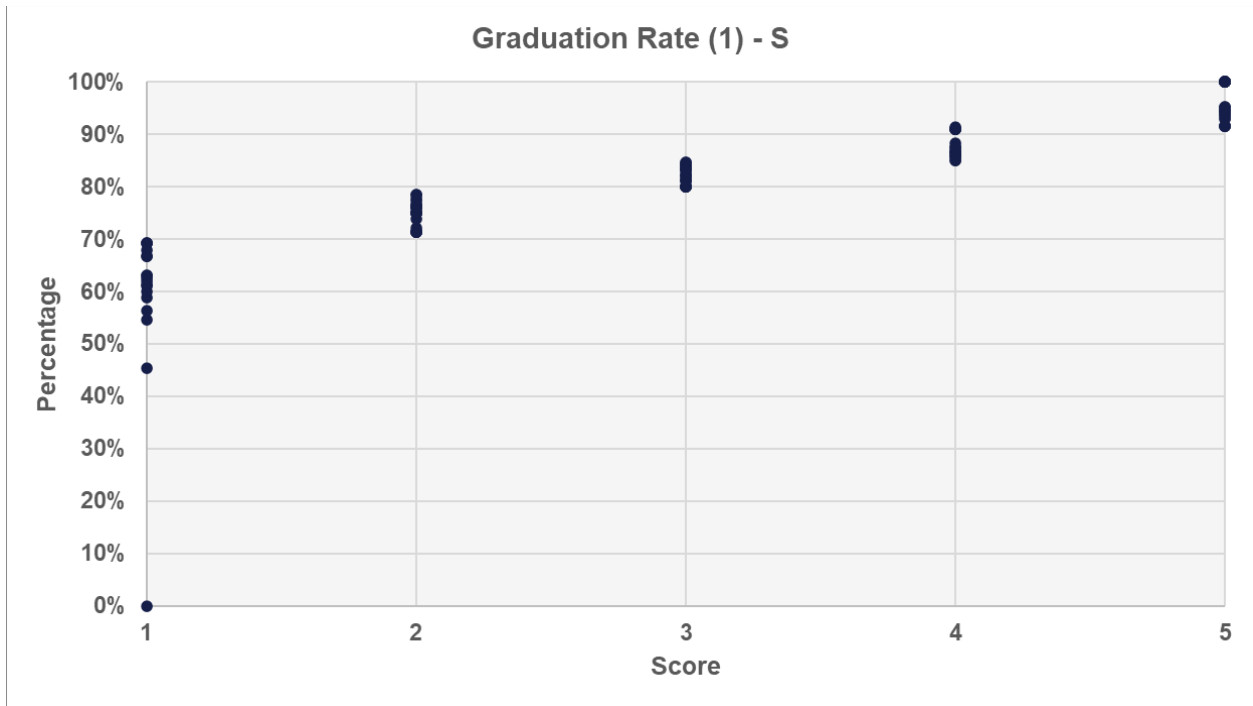

INDIANA
DEPARTMENT *of*
EDUCATION

Office of Special Education
Results Driven Accountability
Local Educational Agency (LEA)
Level Data
1,001 - 2,500 Students

2021 Graduation Rate

Grades 4-8 English/Language Arts (E/LA) ILEARN