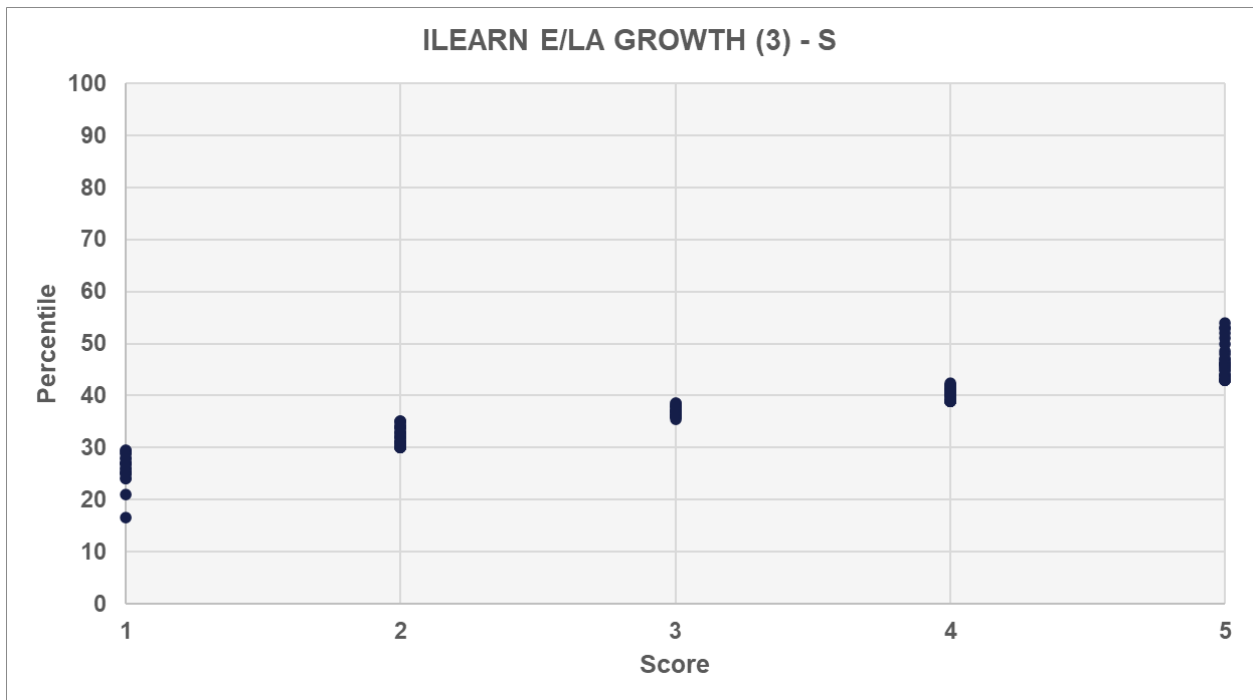

INDIANA
DEPARTMENT *of*
EDUCATION

Office of Special Education
Results Driven Accountability
Local Educational Agency (LEA)
Level Data
1,001 - 2,500 Students

2021 Graduation Rate

Grades 4-8 English/Language Arts (E/LA) ILEARN

Grades 4-8 Math ILEARN

Grades 4-8 E/LA ILEARN Growth

Grades 4-8 Math ILEARN Growth

Educational Environment

Grade 3 IREAD-3