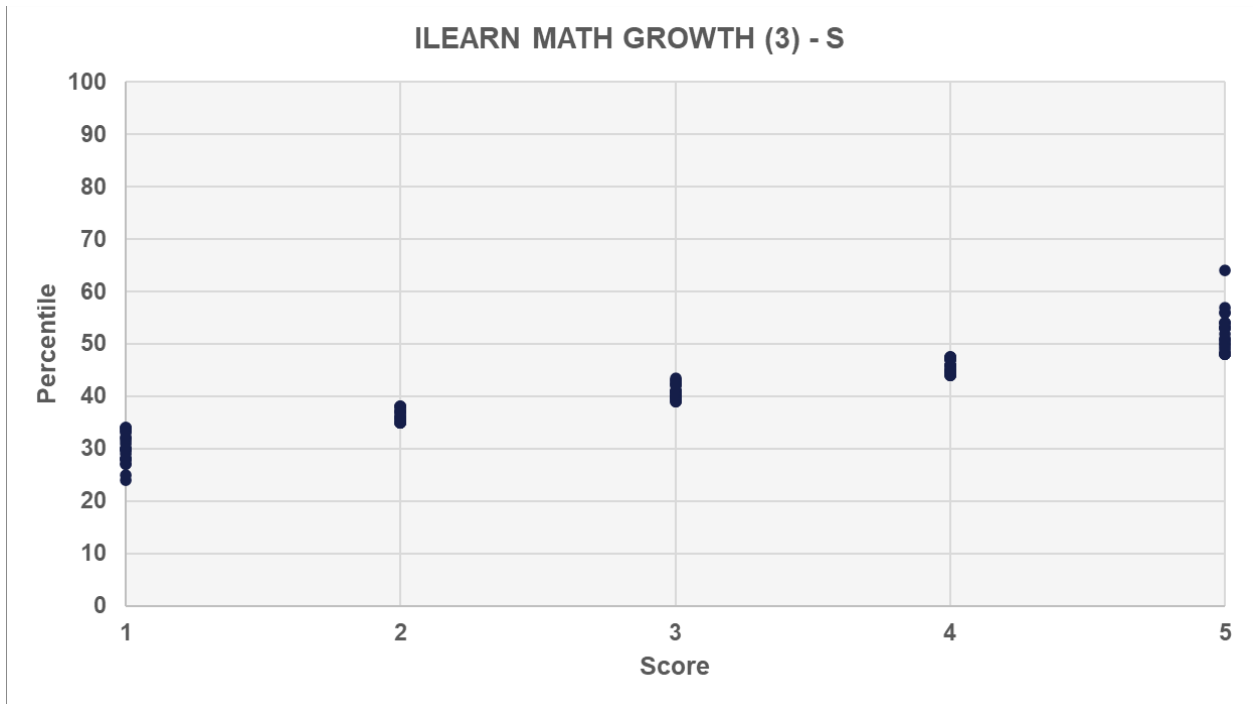

Grades 4-8 Math ILEARN Growth