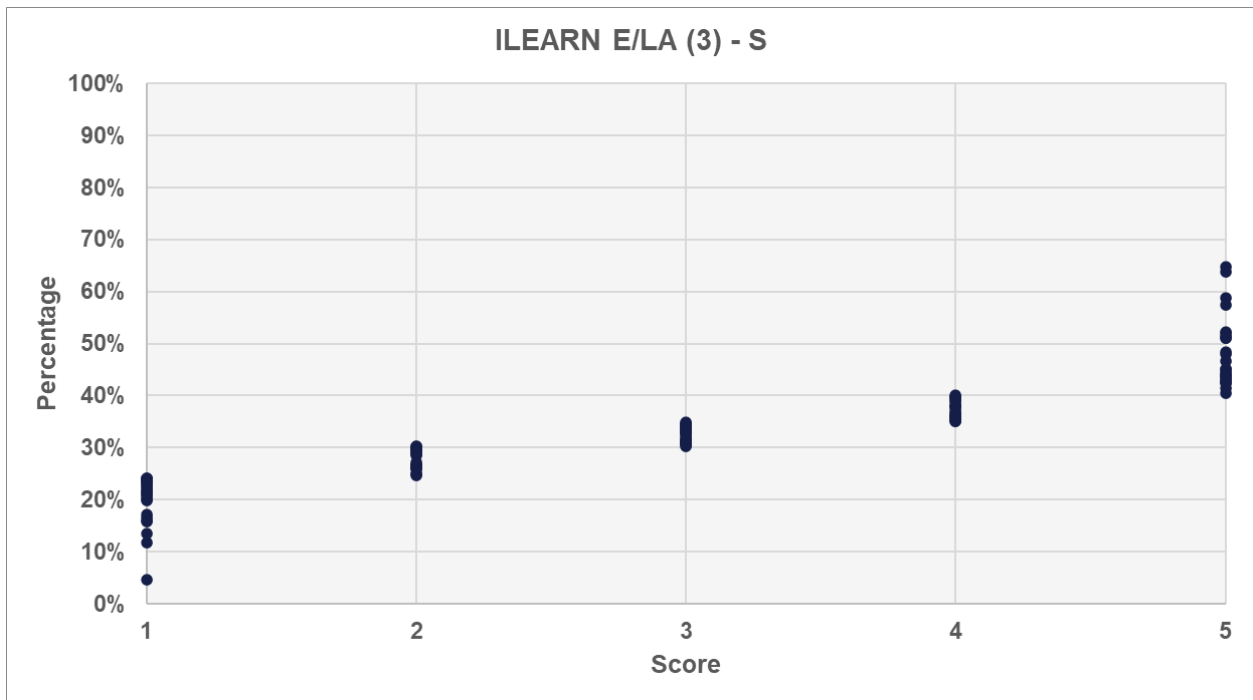

INDIANA
DEPARTMENT *of*
EDUCATION

Office of Special Education
Results Driven Accountability
Local Educational Agency (LEA)
Level Data
1,001 - 2,500 Students

2021 Graduation Rate

Grades 4-8 English/Language Arts (E/LA) ILEARN