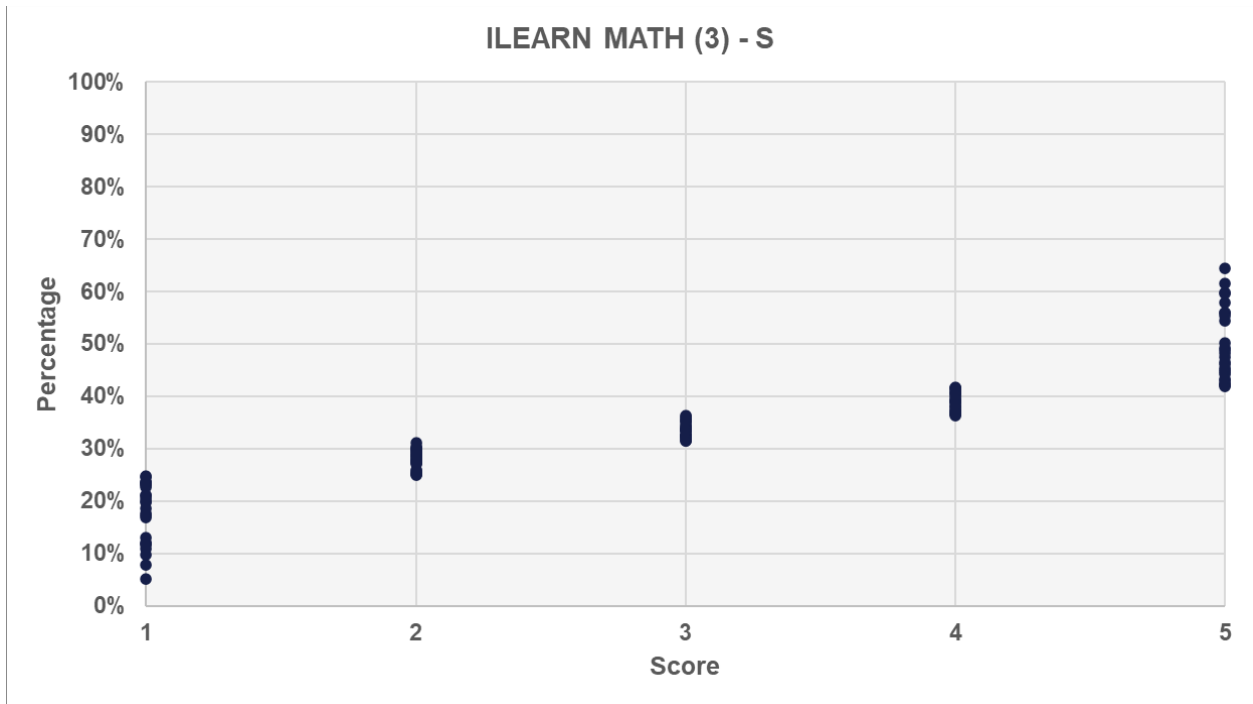

Grades 4-8 Math ILEARN