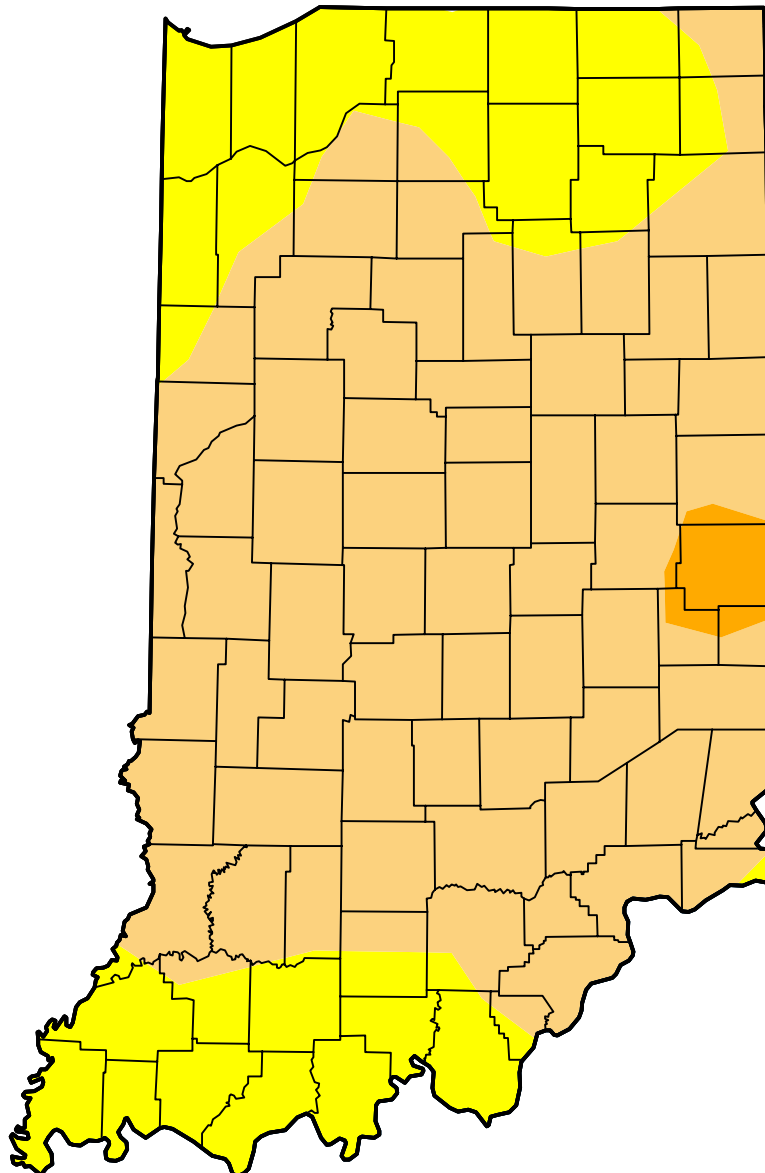

U.S. Drought Monitor

Indiana

December 27, 2022
(Released Thursday, Dec. 29, 2022)
Valid 7 a.m. EST

Intensity:

-  None
-  D0 Abnormally Dry
-  D1 Moderate Drought
-  D2 Severe Drought
-  D3 Extreme Drought
-  D4 Exceptional Drought

The Drought Monitor focuses on broad-scale conditions. Local conditions may vary. For more information on the Drought Monitor, go to <https://droughtmonitor.unl.edu/About.aspx>

Author:

Richard Heim
NCEI/NOAA