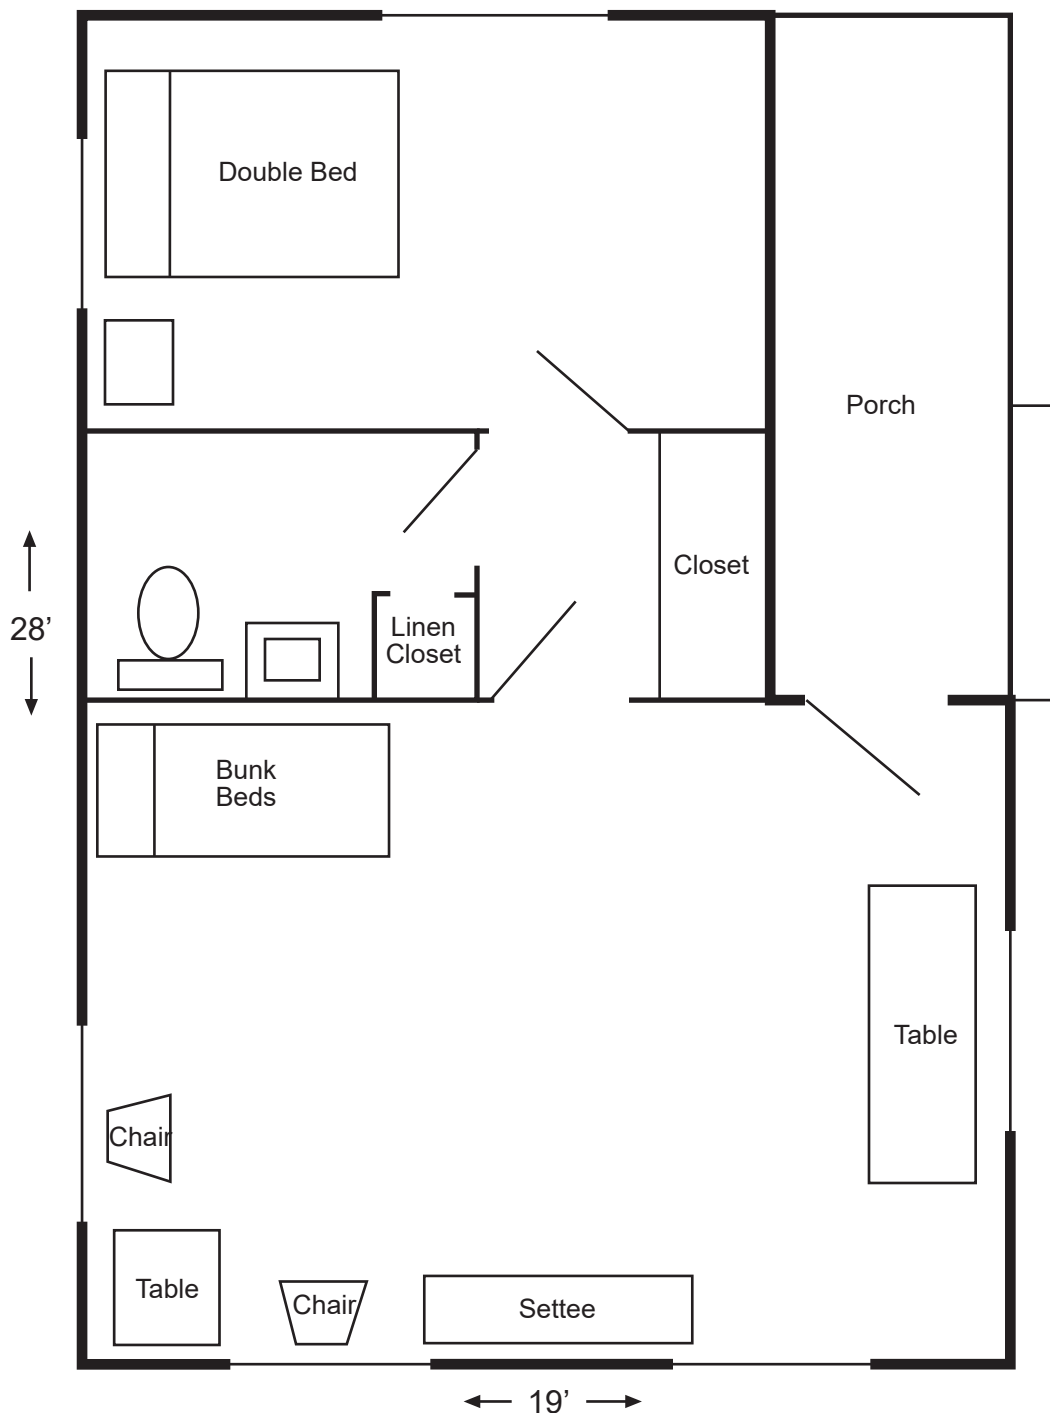

LINCOLN STATE PARK

Cottage Floorplan 1

Cottage 1 is not in a grouping of cottages and is at the entrance of the cottage area and will sleep 4 guests. It has a lavatory and toilet. There is a picnic table, fire ring and parking.