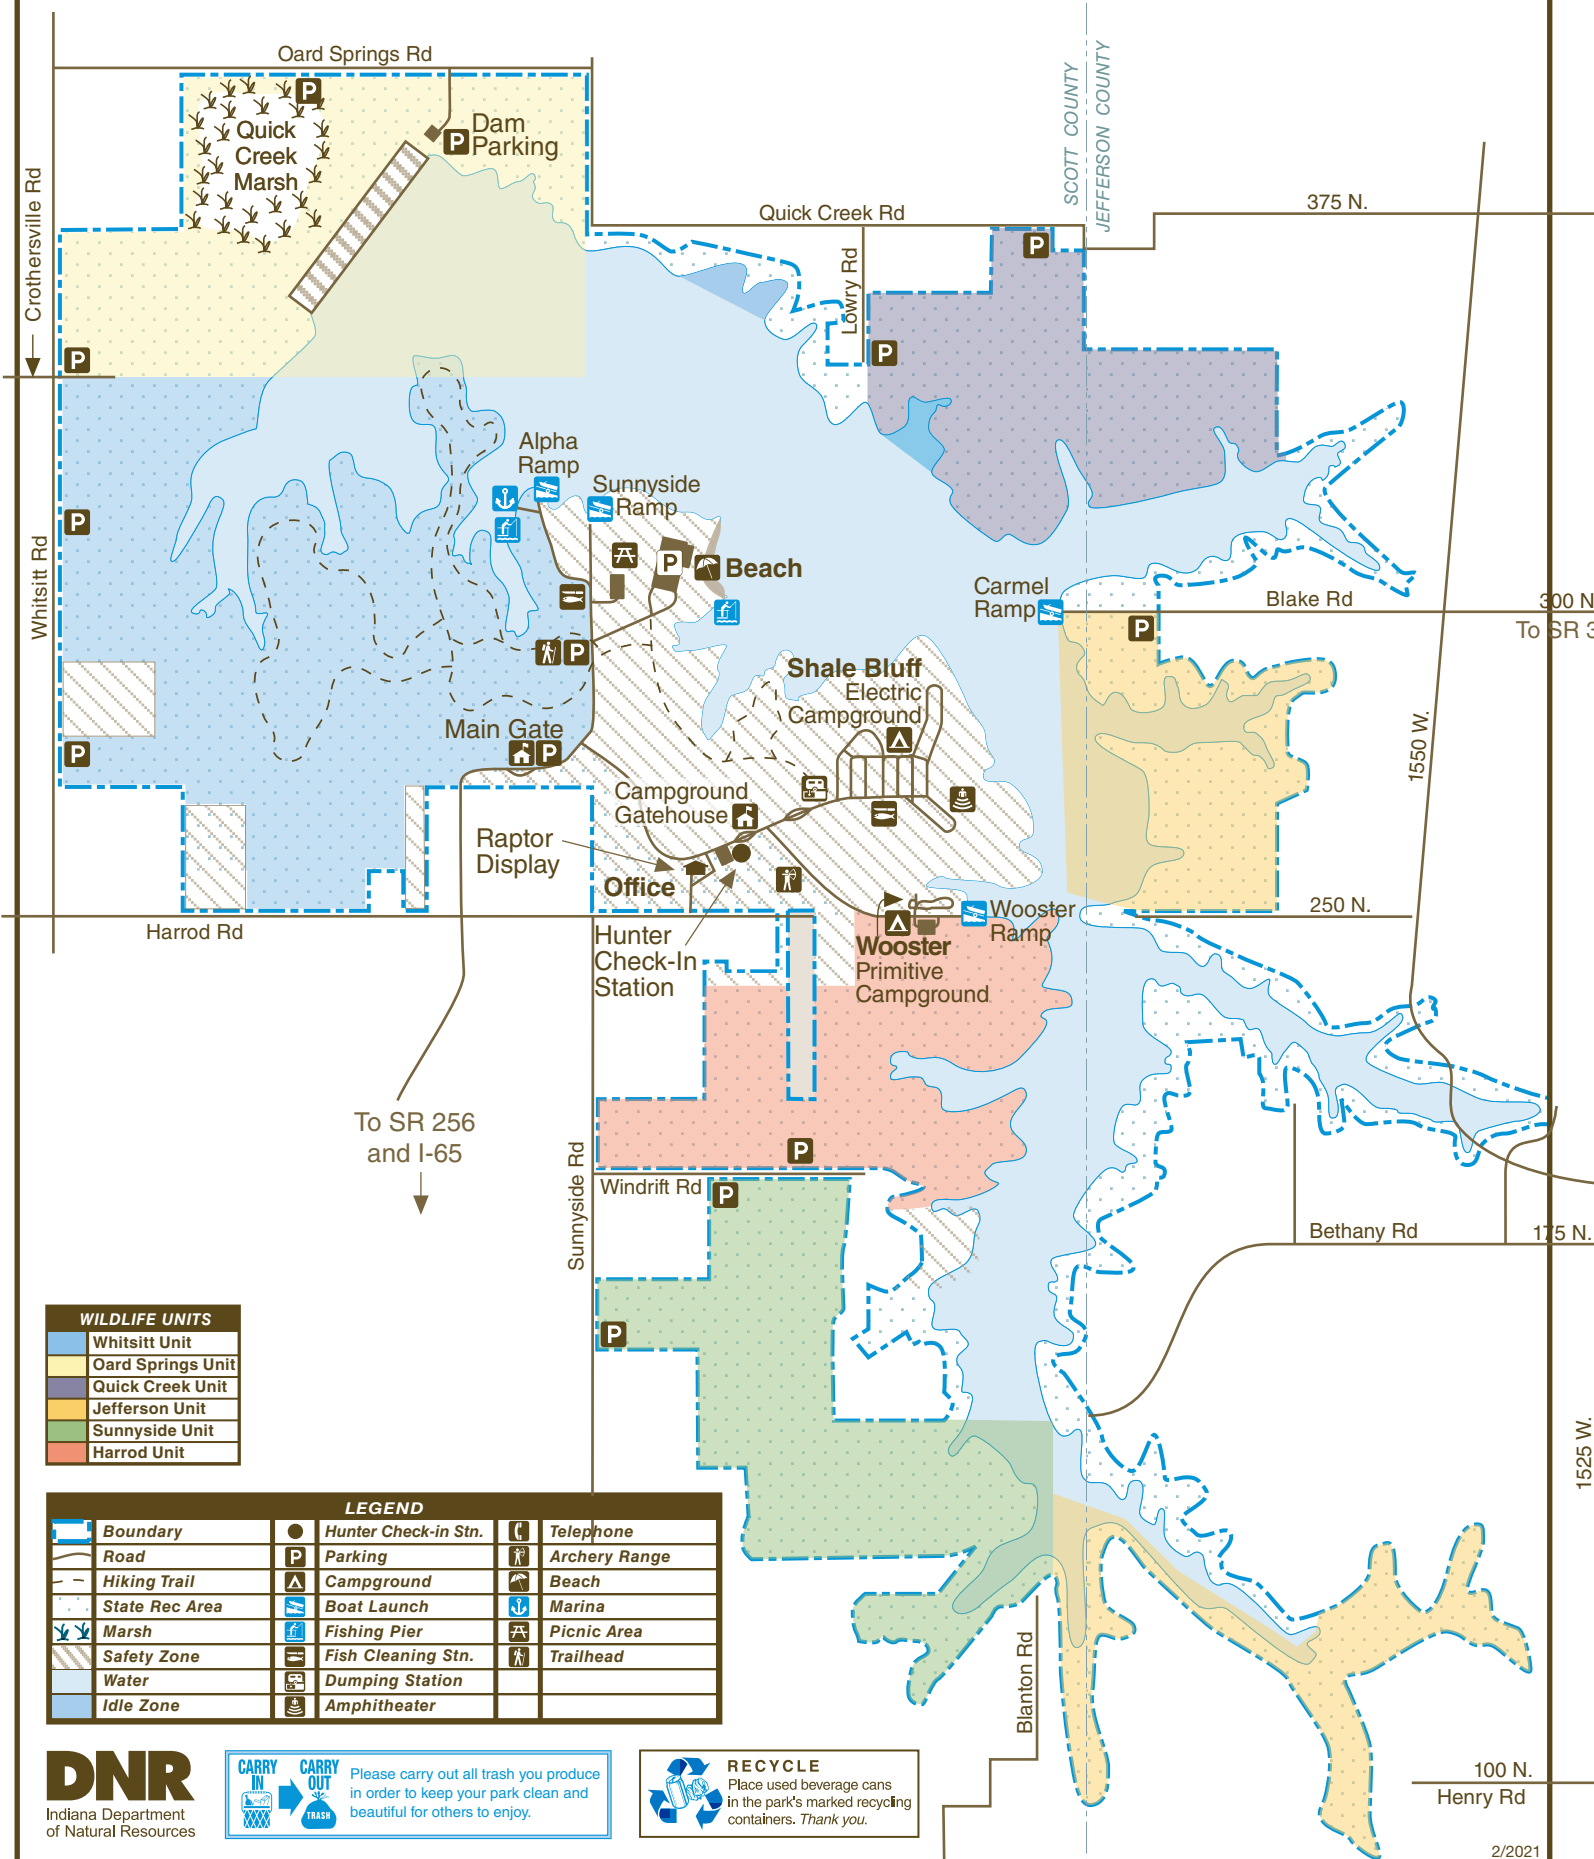

# HARDY LAKE

# Wildlife Units

WILDLIFE UNITS	
	Whitsitt Unit
	Oard Springs Unit
	Quick Creek Unit
	Jefferson Unit
	Sunnyside Unit
	Harrod Unit

LEGEND					
	Boundary		Hunter Check-in Stn.		Telephone
	Road		Parking		Archery Range
	Hiking Trail		Campground		Beach
	State Rec Area		Boat Launch		Marina
	Marsh		Fishing Pier		Picnic Area
	Safety Zone		Fish Cleaning Stn.		Trailhead
	Water		Dumping Station		
	Idle Zone		Amphitheater		

**DNR**  
Indiana Department of Natural Resources

**CARRY IN CARRY OUT TRASH**  
Please carry out all trash you produce in order to keep your park clean and beautiful for others to enjoy.

**RECYCLE**  
Place used beverage cans in the park's marked recycling containers. Thank you.