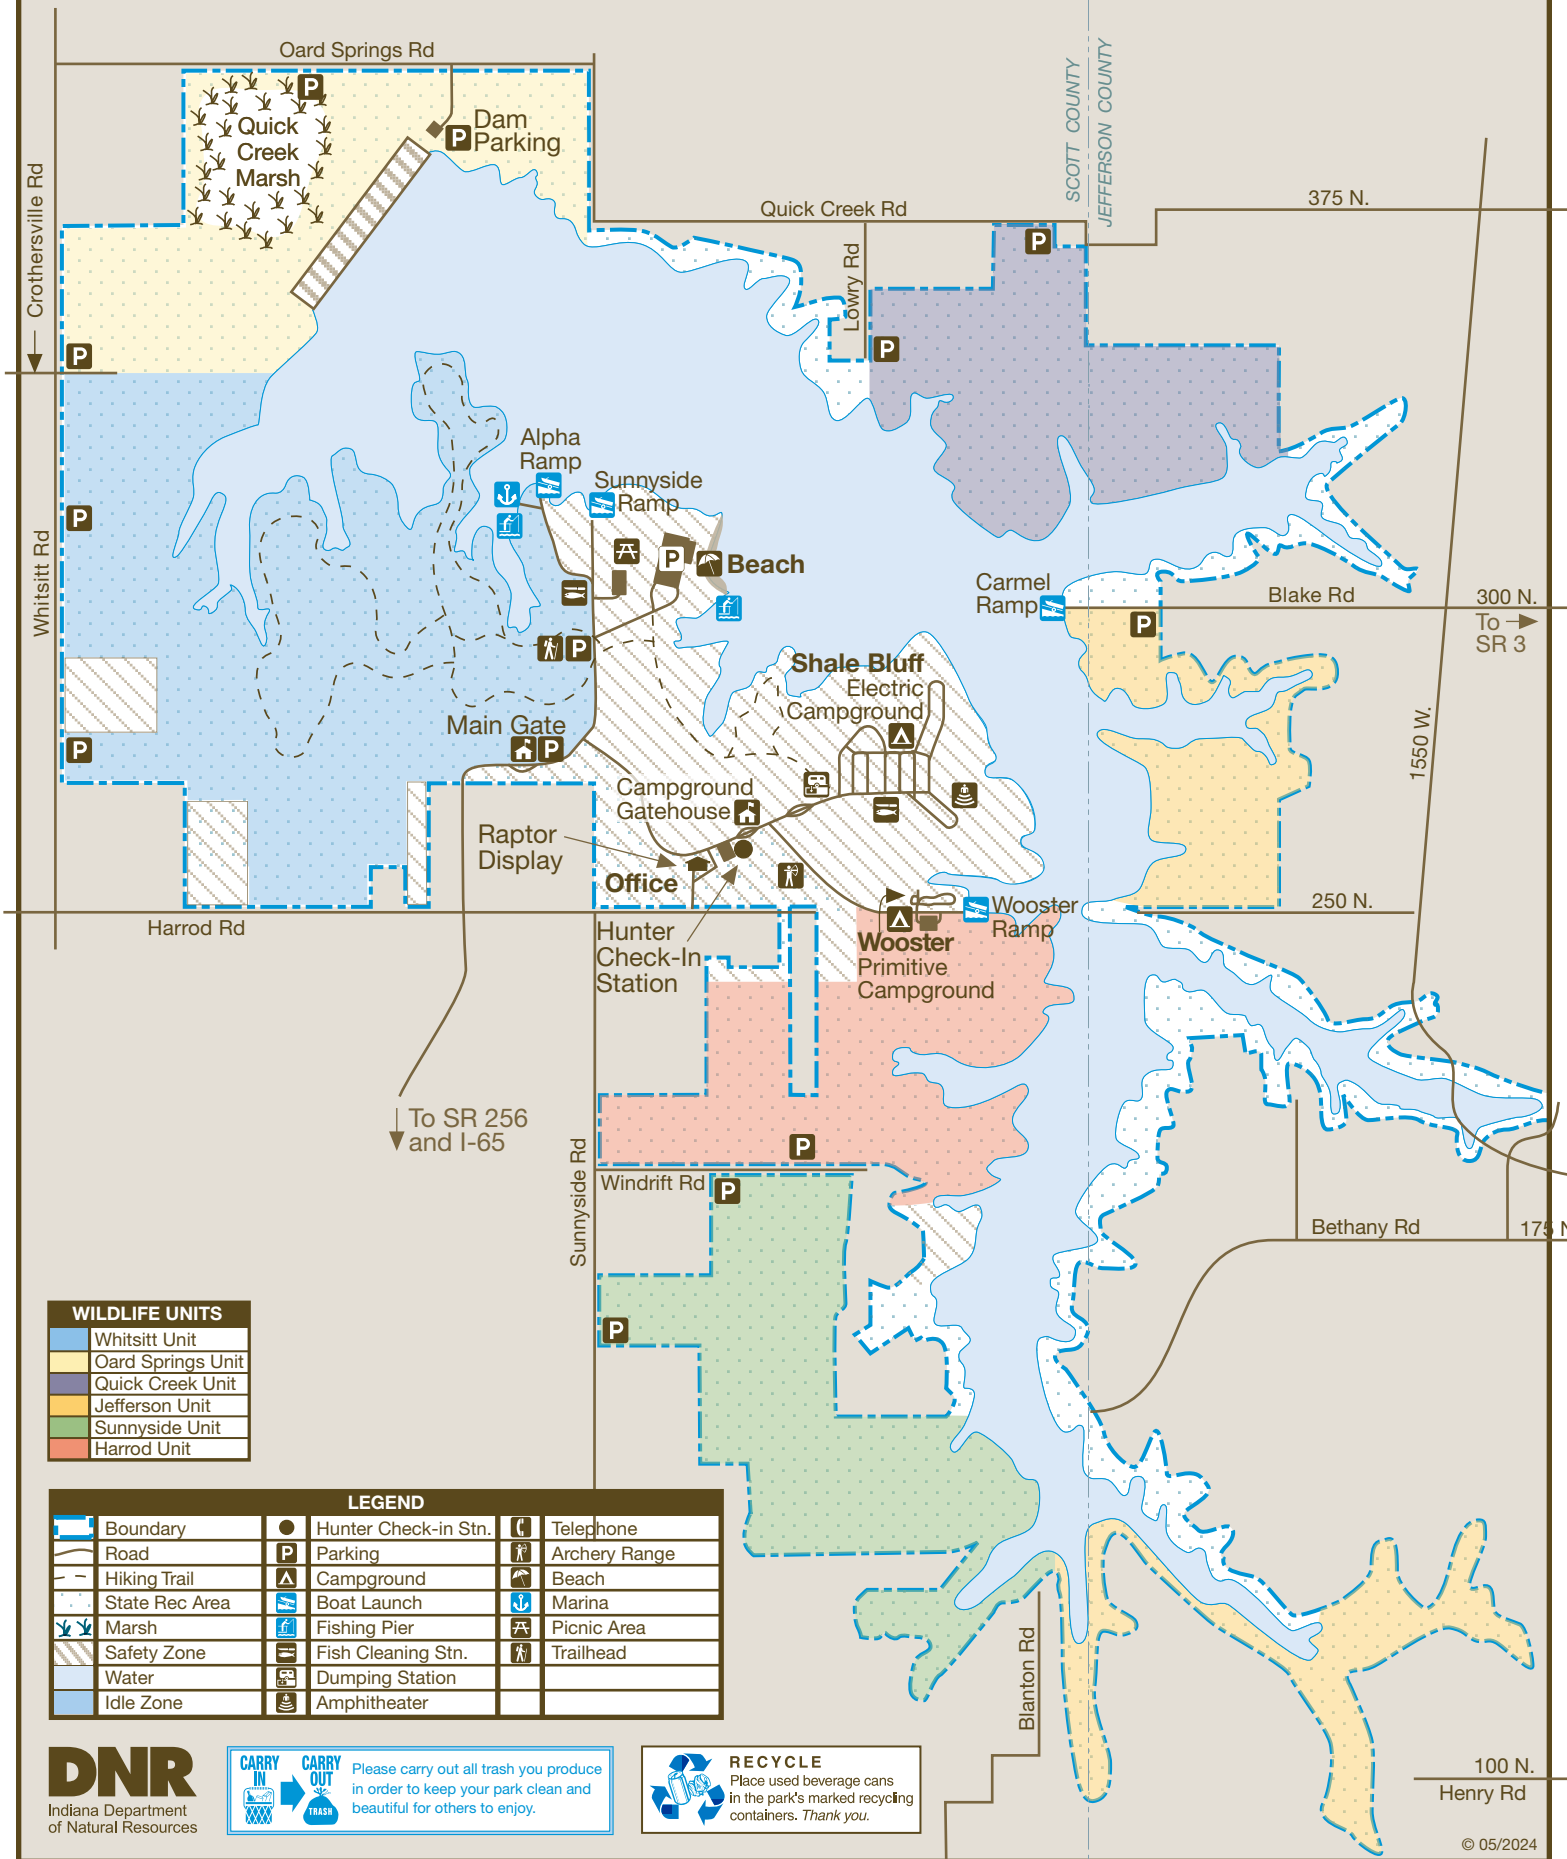

HARDY LAKE

Wildlife Units

WILDLIFE UNITS	
	Whittsitt Unit
	Oard Springs Unit
	Quick Creek Unit
	Jefferson Unit
	Sunnyside Unit
	Harrod Unit

LEGEND			
	Boundary		Hunter Check-in Stn.
	Road		Parking
	Hiking Trail		Archery Range
	State Rec Area		Campground
	Marsh		Boat Launch
	Safety Zone		Fishing Pier
	Water		Fish Cleaning Stn.
	Idle Zone		Dumping Station
			Amphitheater
			Telephone
			Beach
			Picnic Area
			Trailhead

DNR
Indiana Department of Natural Resources

CARRY IN CARRY OUT
Please carry out all trash you produce in order to keep your park clean and beautiful for others to enjoy.

RECYCLE
Place used beverage cans in the park's marked recycling containers. Thank you.

100 N.
Henry Rd