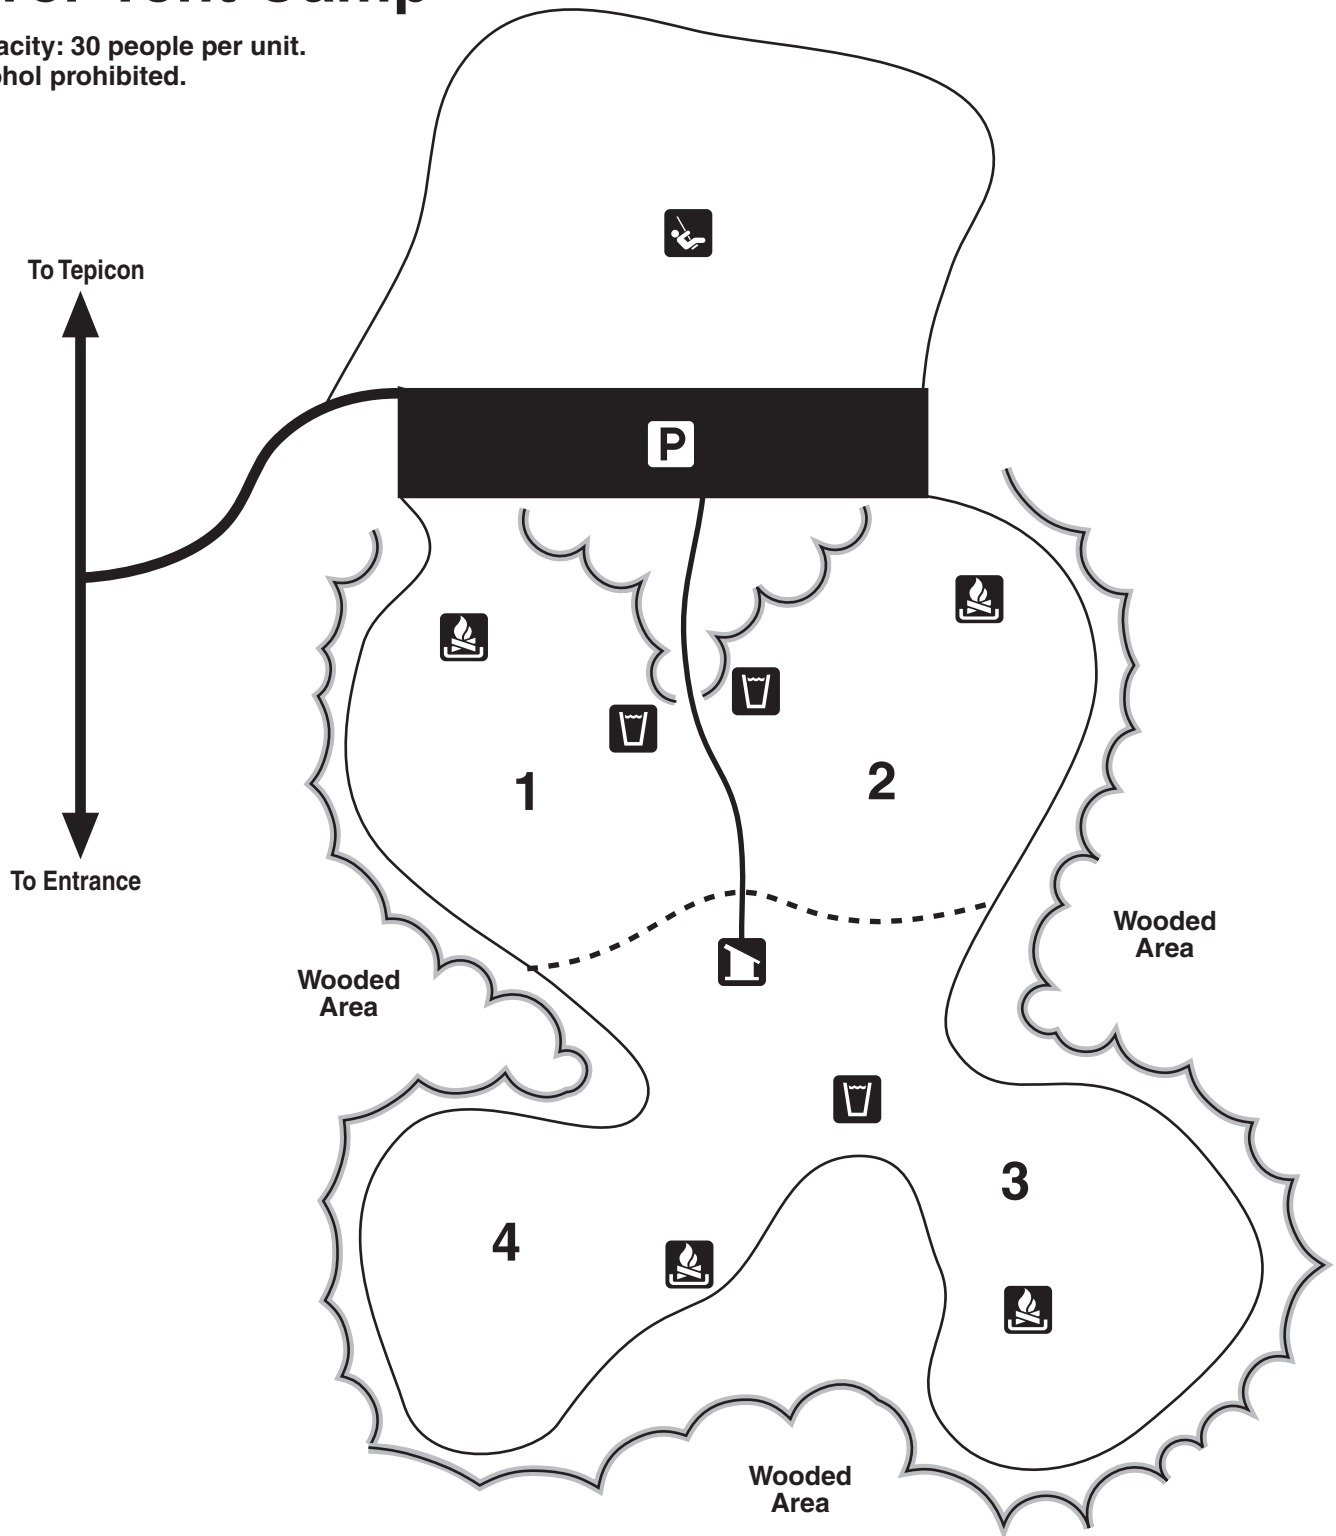

TIPPECANOE RIVER STATE PARK

River Tent Camp

- Capacity: 30 people per unit.
- Alcohol prohibited.

LEGEND			
	Road		Playground
	Vault Toilet		Water
	Fire Pit		Parking

NEED ASSISTANCE DURING YOUR STAY?

Please contact the park office, gatehouse or other DNR personnel.

Park Office: (574) 946-3213

Dial 911 for all emergencies.

PARK OFFICE HOURS:

Mon.-Fri. 8:30 a.m.-4:00 p.m.

Weekend & seasonal hours vary.

CHECK IN/OUT TIMES (by local time)

Campgrounds Check in/out: 2:00 p.m.

Sundays and designated holidays
check in/out is 5:00 p.m.