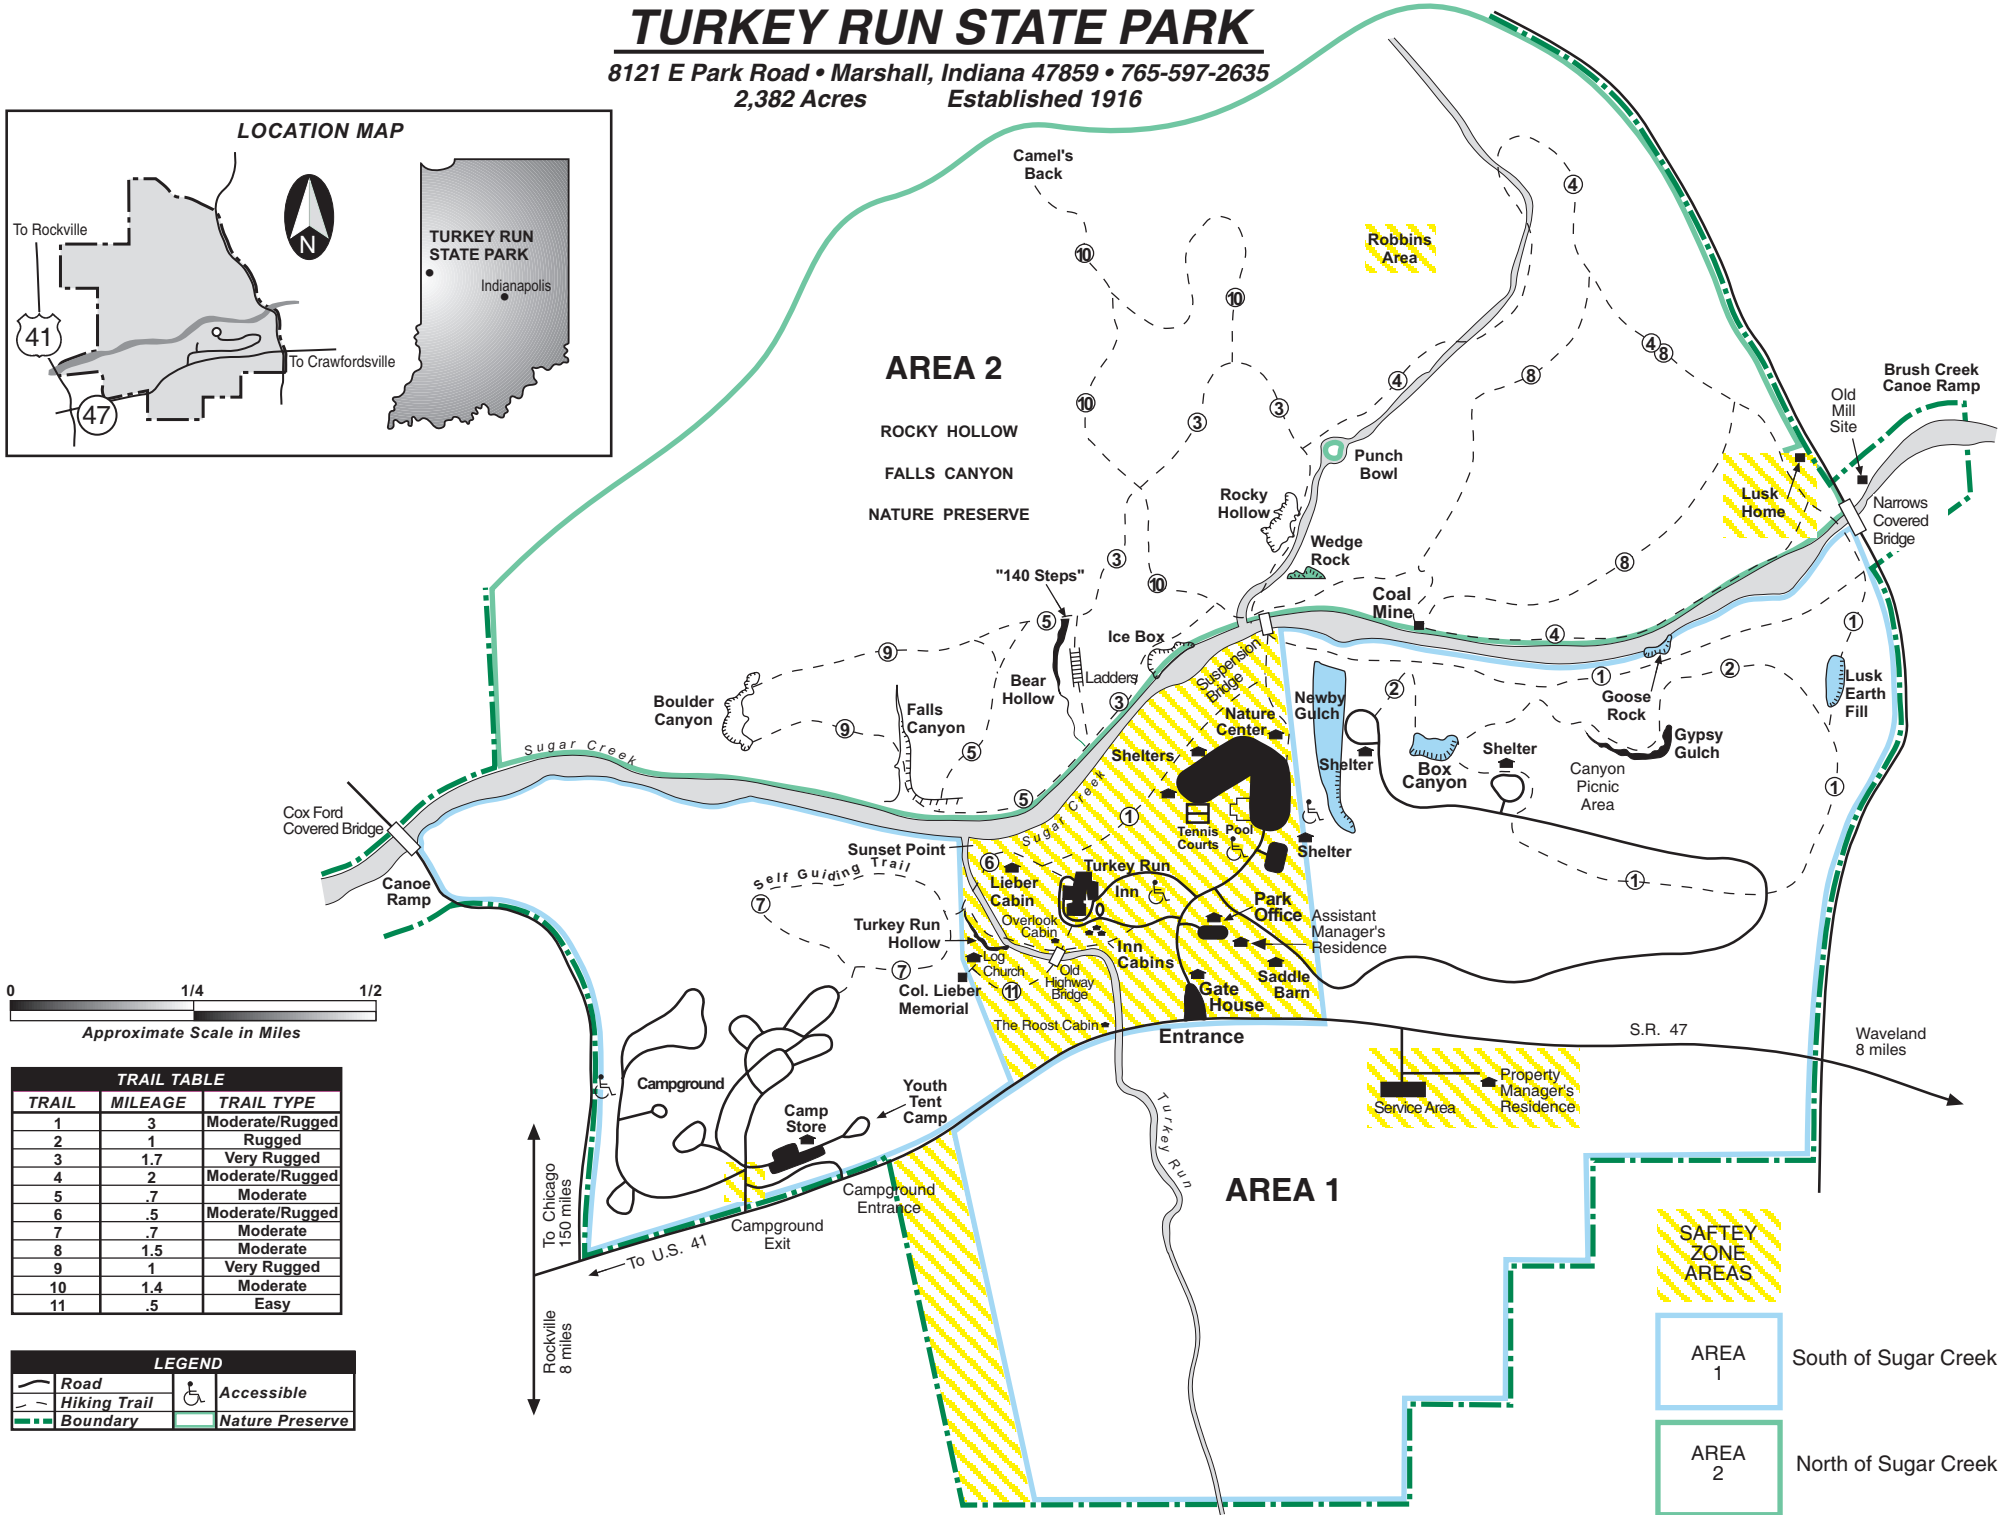

TURKEY RUN STATE PARK

8121 E Park Road • Marshall, Indiana 47859 • 765-597-2635
2,382 Acres Established 1916

TRAIL TABLE		
TRAIL	MILEAGE	TRAIL TYPE
1	3	Moderate/Rugged
2	1	Rugged
3	1.7	Very Rugged
4	2	Moderate/Rugged
5	.7	Moderate
6	.5	Moderate/Rugged
7	.7	Moderate
8	1.5	Moderate
9	1	Very Rugged
10	1.4	Moderate
11	.5	Easy

LEGEND	
	Road
	Hiking Trail
	Boundary
	Accessible
	Nature Preserve