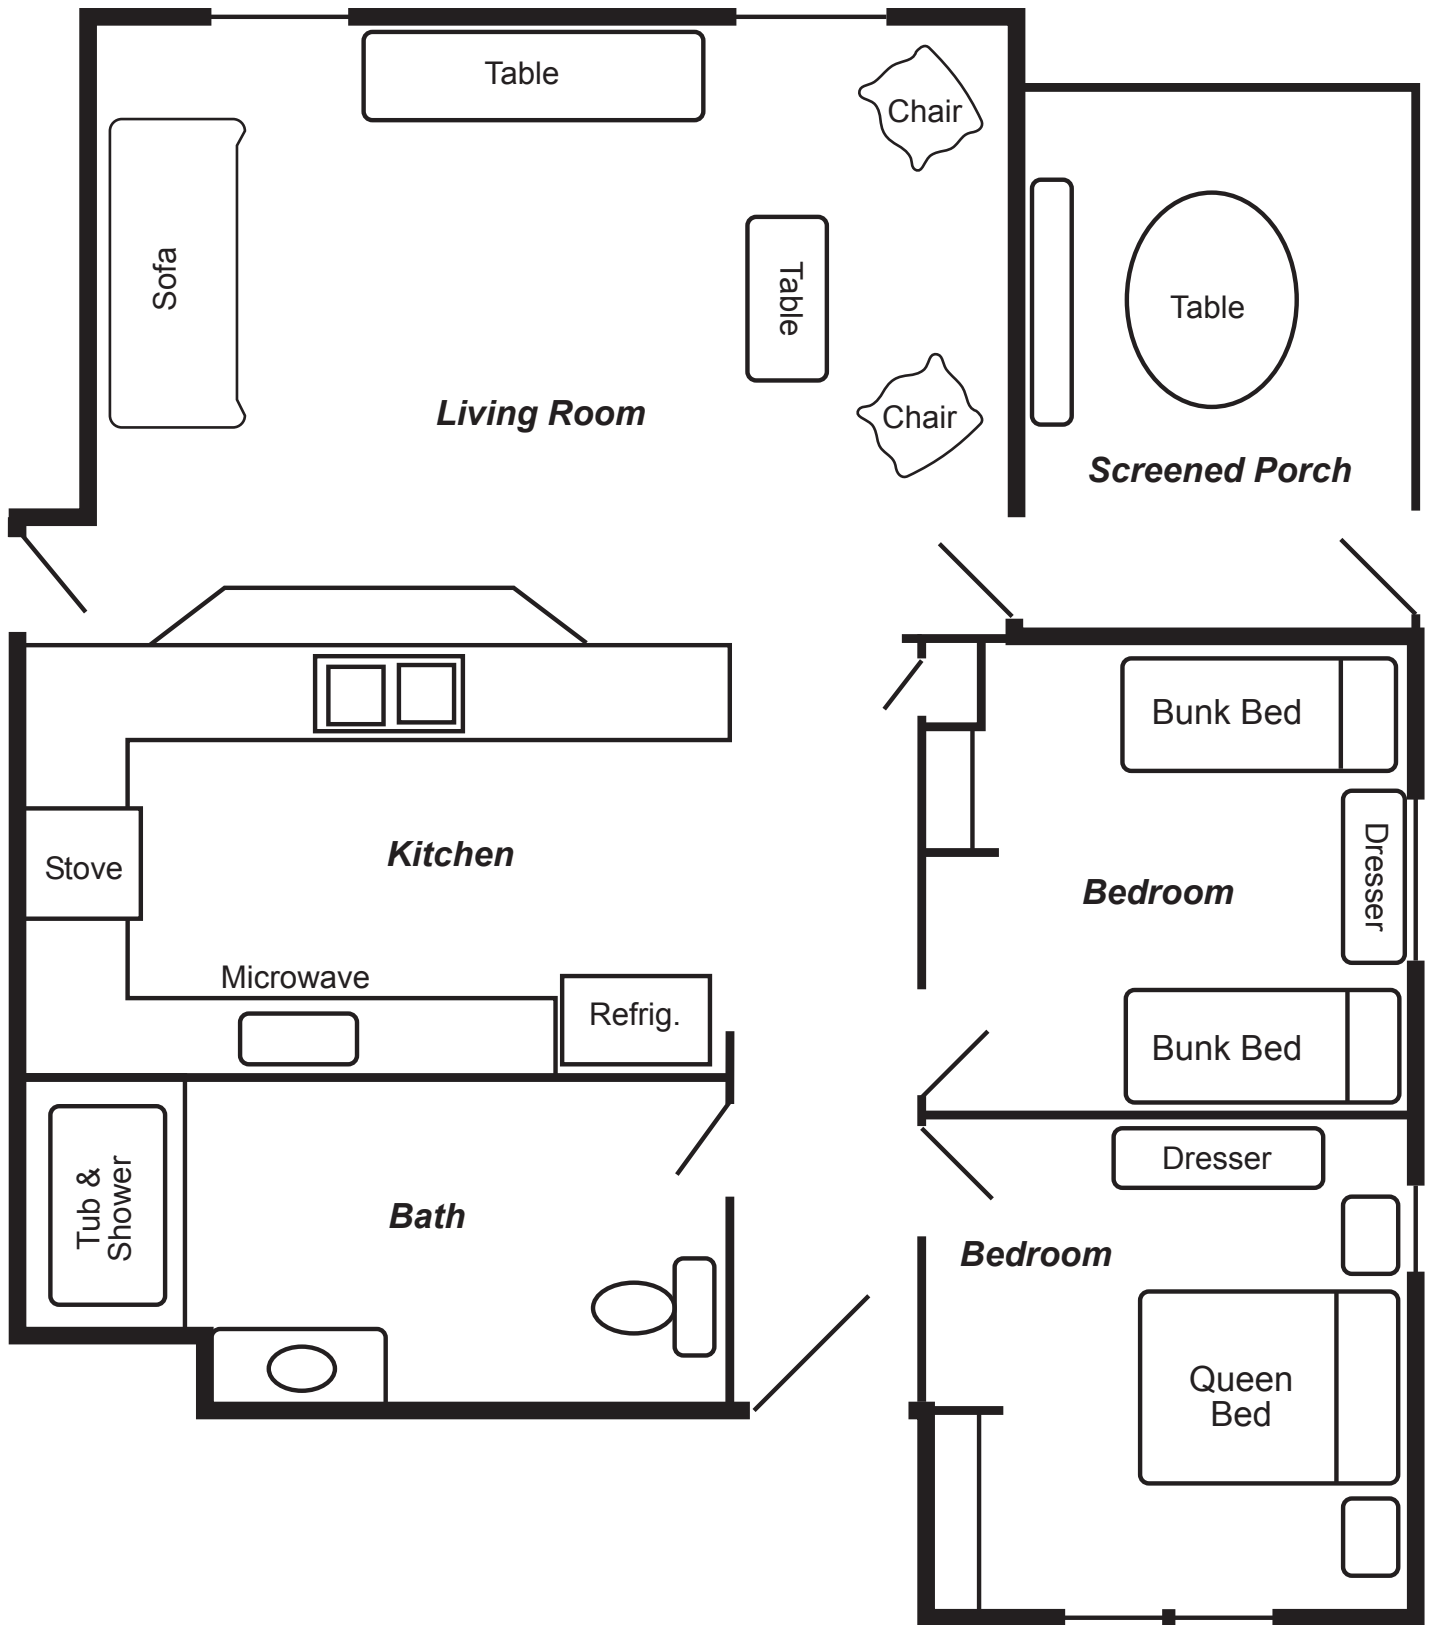

## Lakewview Cabin A

### CHECK IN/OUT TIMES (by local time)

**Cabins** Mon.-Sun. & holidays

Check-in: 4:00 p.m.

Check-out: 11:00 a.m.