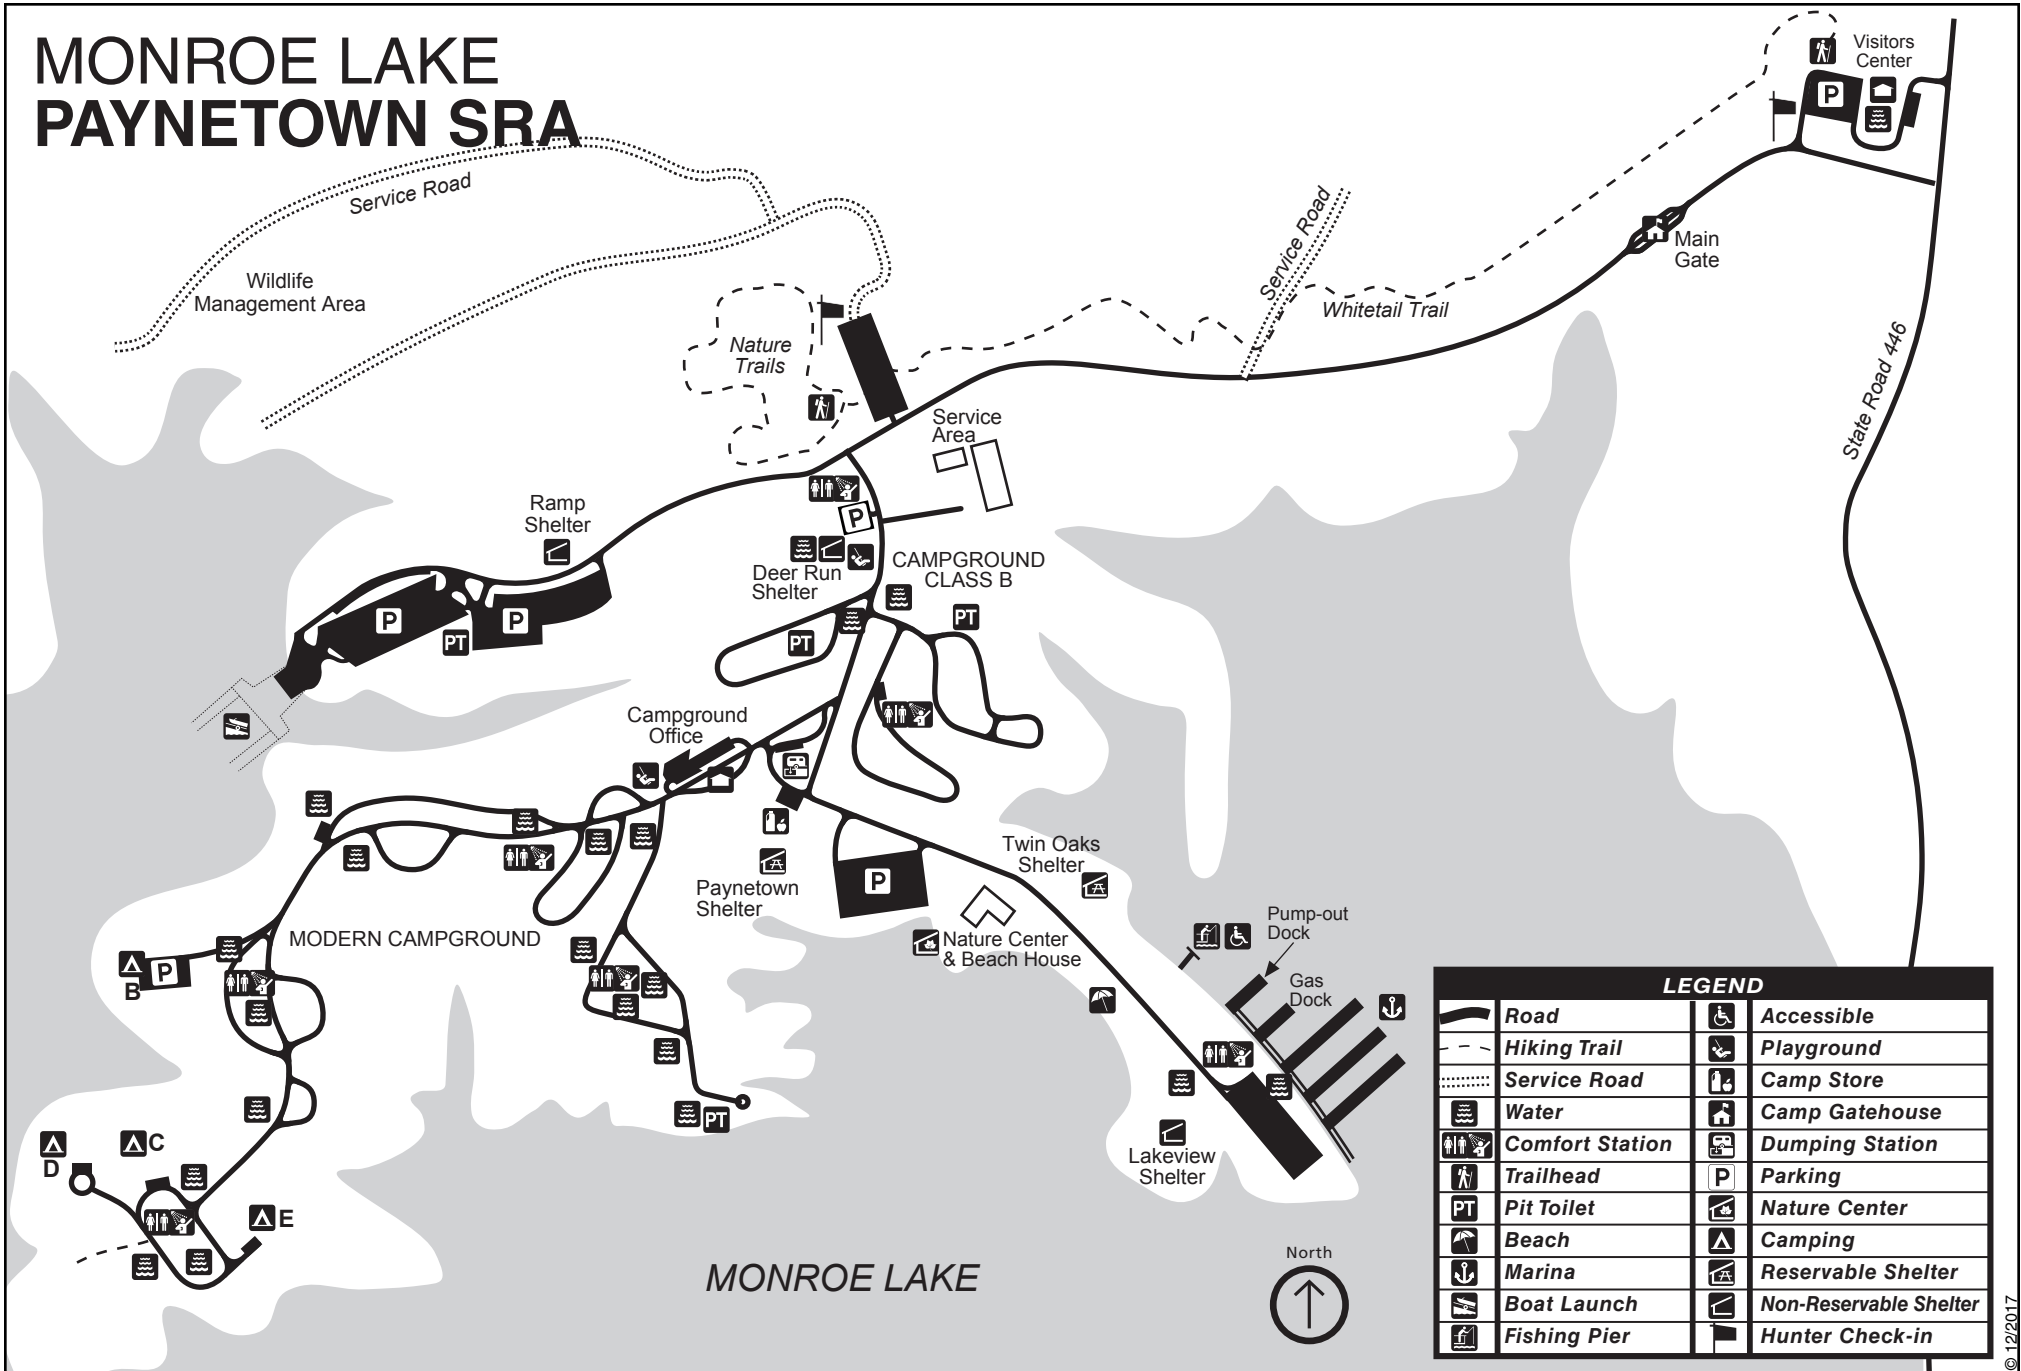

MONROE LAKE PAYNETOWN SRA

LEGEND			
	Road		Accessible
	Hiking Trail		Playground
	Service Road		Camp Store
	Water		Camp Gatehouse
	Comfort Station		Dumping Station
	Trailhead		Parking
	Pit Toilet		Nature Center
	Beach		Camping
	Marina		Reservable Shelter
	Boat Launch		Non-Reservable Shelter
	Fishing Pier		Hunter Check-in

NEED ASSISTANCE DURING YOUR STAY?

Please contact the park office, gatehouse or other DNR personnel.
Park Office: (812) 837-9564
 Dial 911 for all emergencies.

PARK OFFICE HOURS:

Mon.-Fri. 8:00 a.m.-4:00 p.m.
 Weekend & seasonal hours vary.

CHECK IN/OUT TIMES (by local time)

Campgrounds
 Check in/out: 2:00 p.m.
 Sundays and designated holidays check in/out is 5:00 p.m.