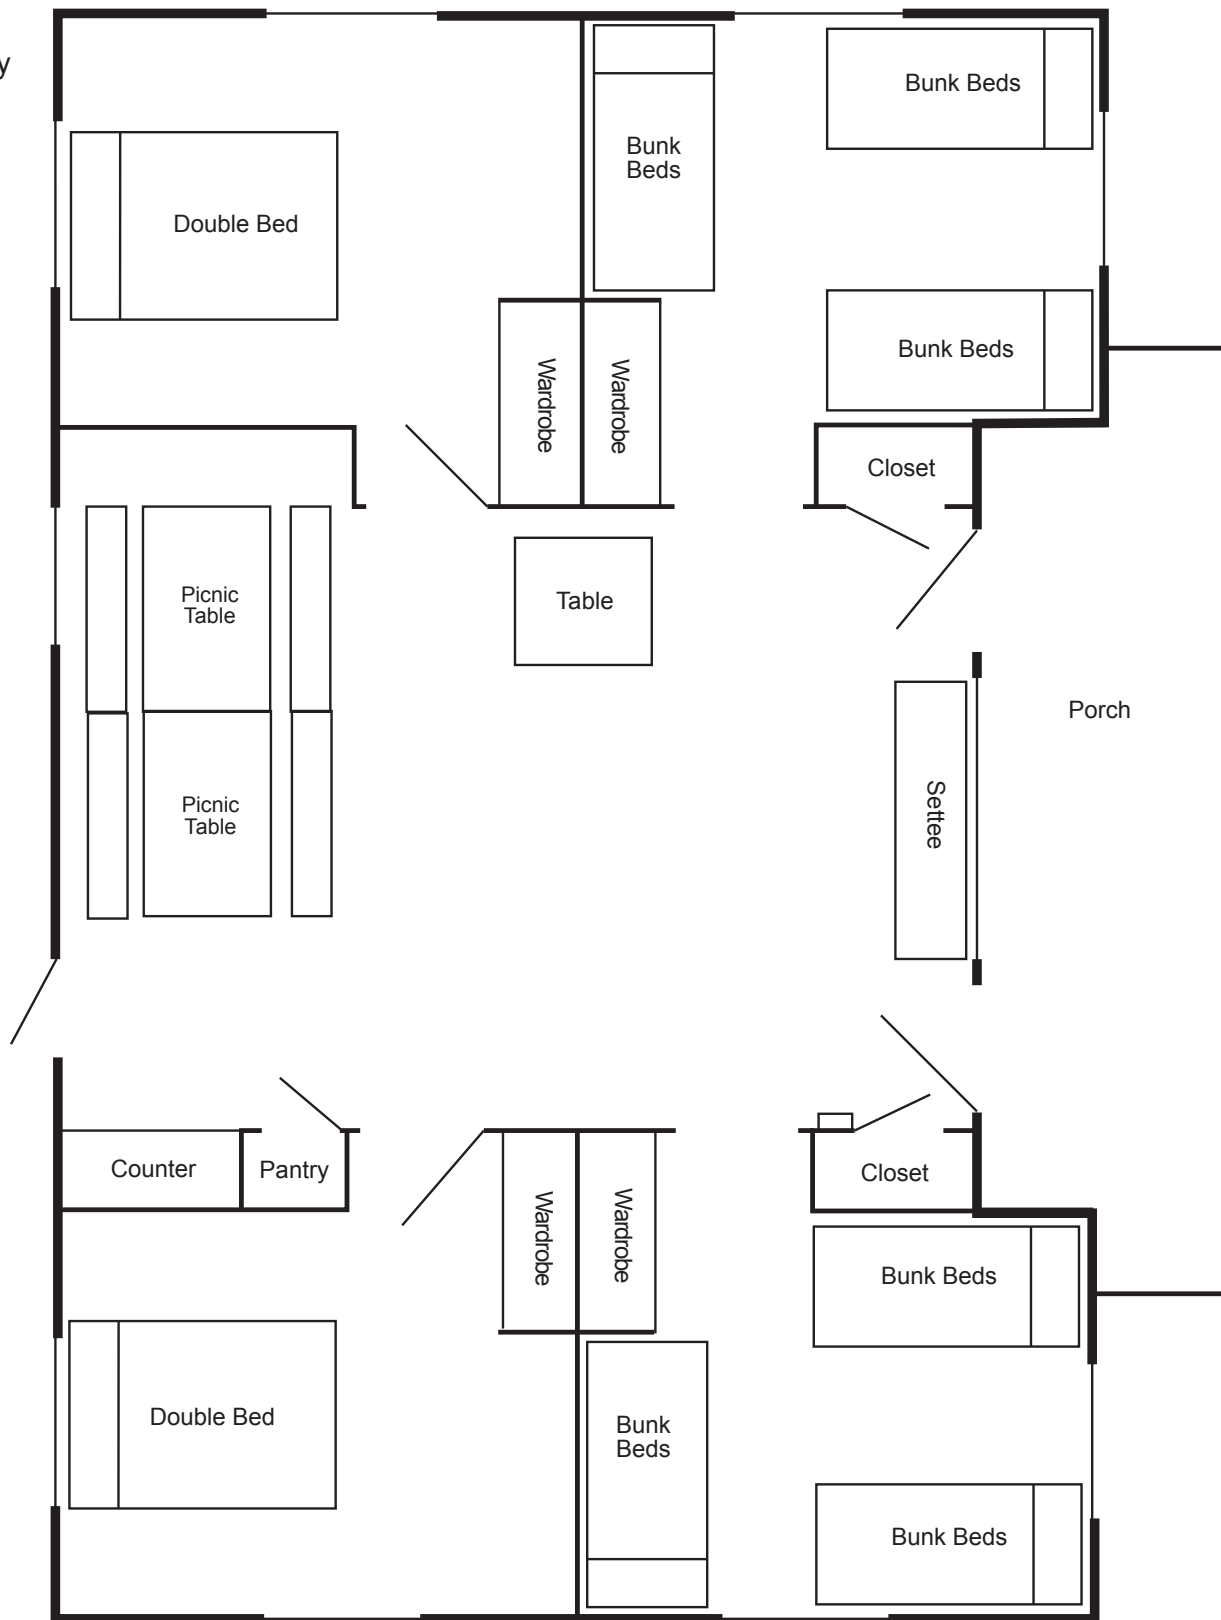

LINCOLN STATE PARK

Cottage Floorplan 2, 3, 4, 13, 14, 15

- Sleeps 16
- Furniture may vary
- Each cabin includes picnic table and fire ring
- 3 parking spaces per cabin
- All cabins have a deck

NEED ASSISTANCE DURING YOUR STAY?

Cabins Mon.-Sun. & holidays

Check-in: 4:00 p.m.

Check-out: 11:00 a.m.