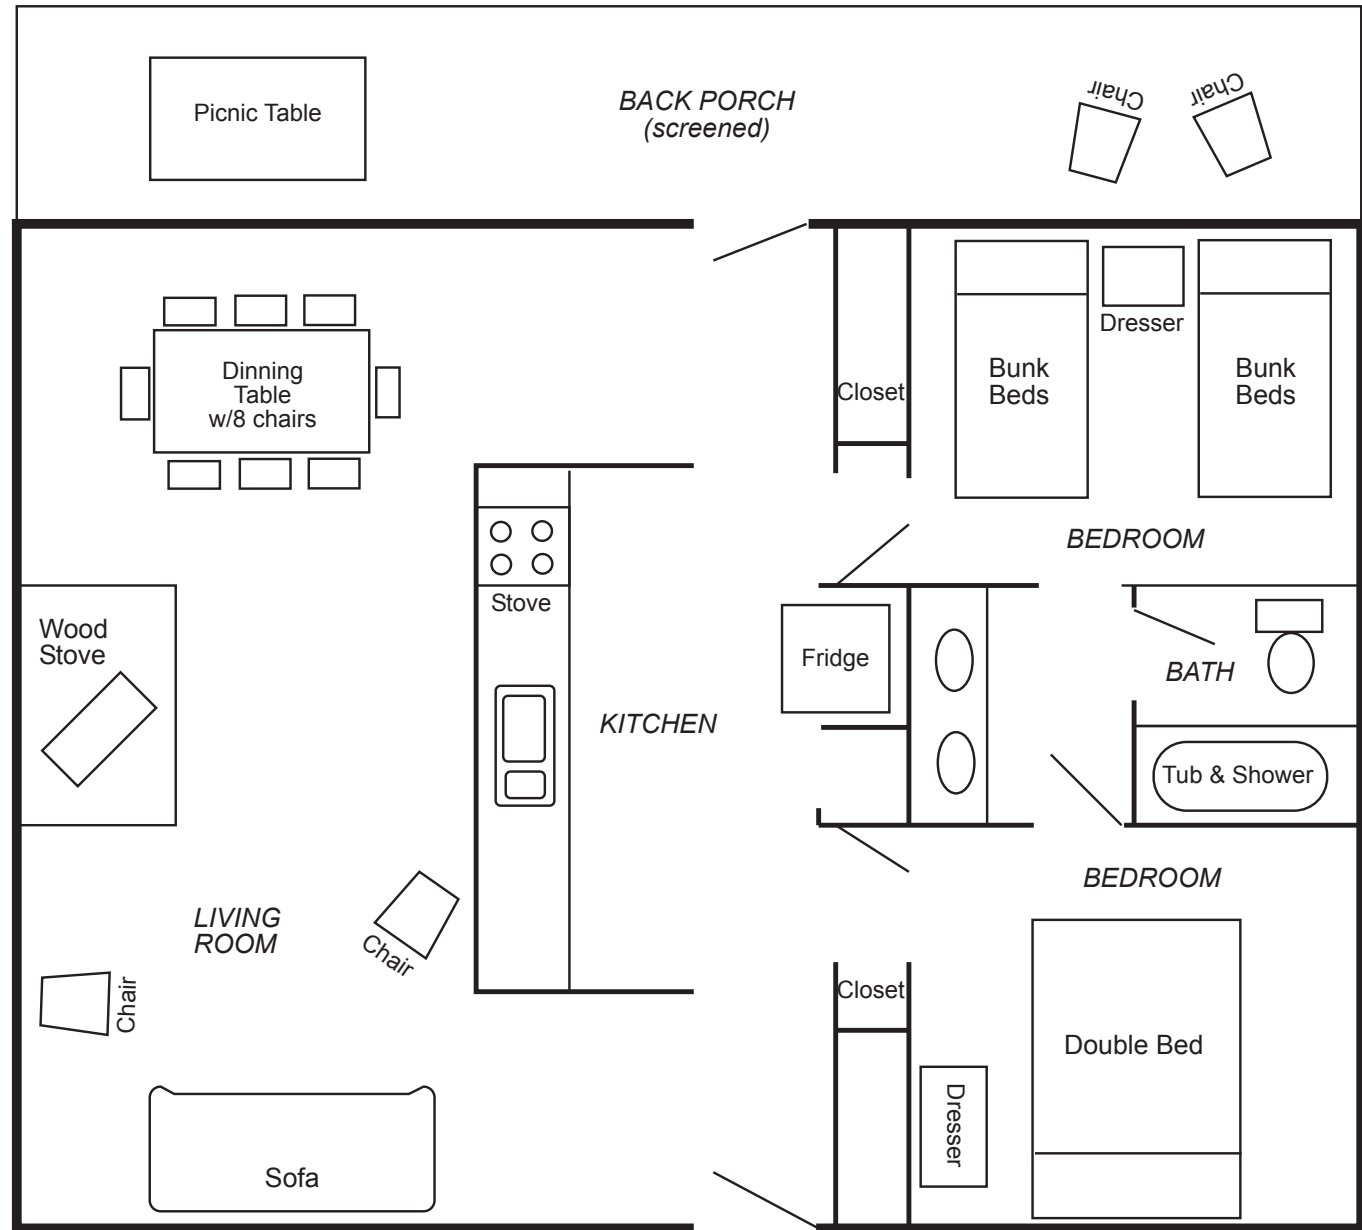

HARMONIE STATE PARK

Family Cabins

NEED ASSISTANCE DURING YOUR STAY?

Please contact the park office, gatehouse or other DNR personnel.

Park Office: (812) 682-4821

Dial 911 for all emergencies.

PARK OFFICE HOURS:

Mon.-Fri. 8:00 a.m.-4:00 p.m.

Weekend & seasonal hours vary.

CHECK IN/OUT TIMES (by local time)

Cabins Mon.-Sun. & holidays

Check-in: 4:00 p.m.

Check-out: 11:00 a.m.