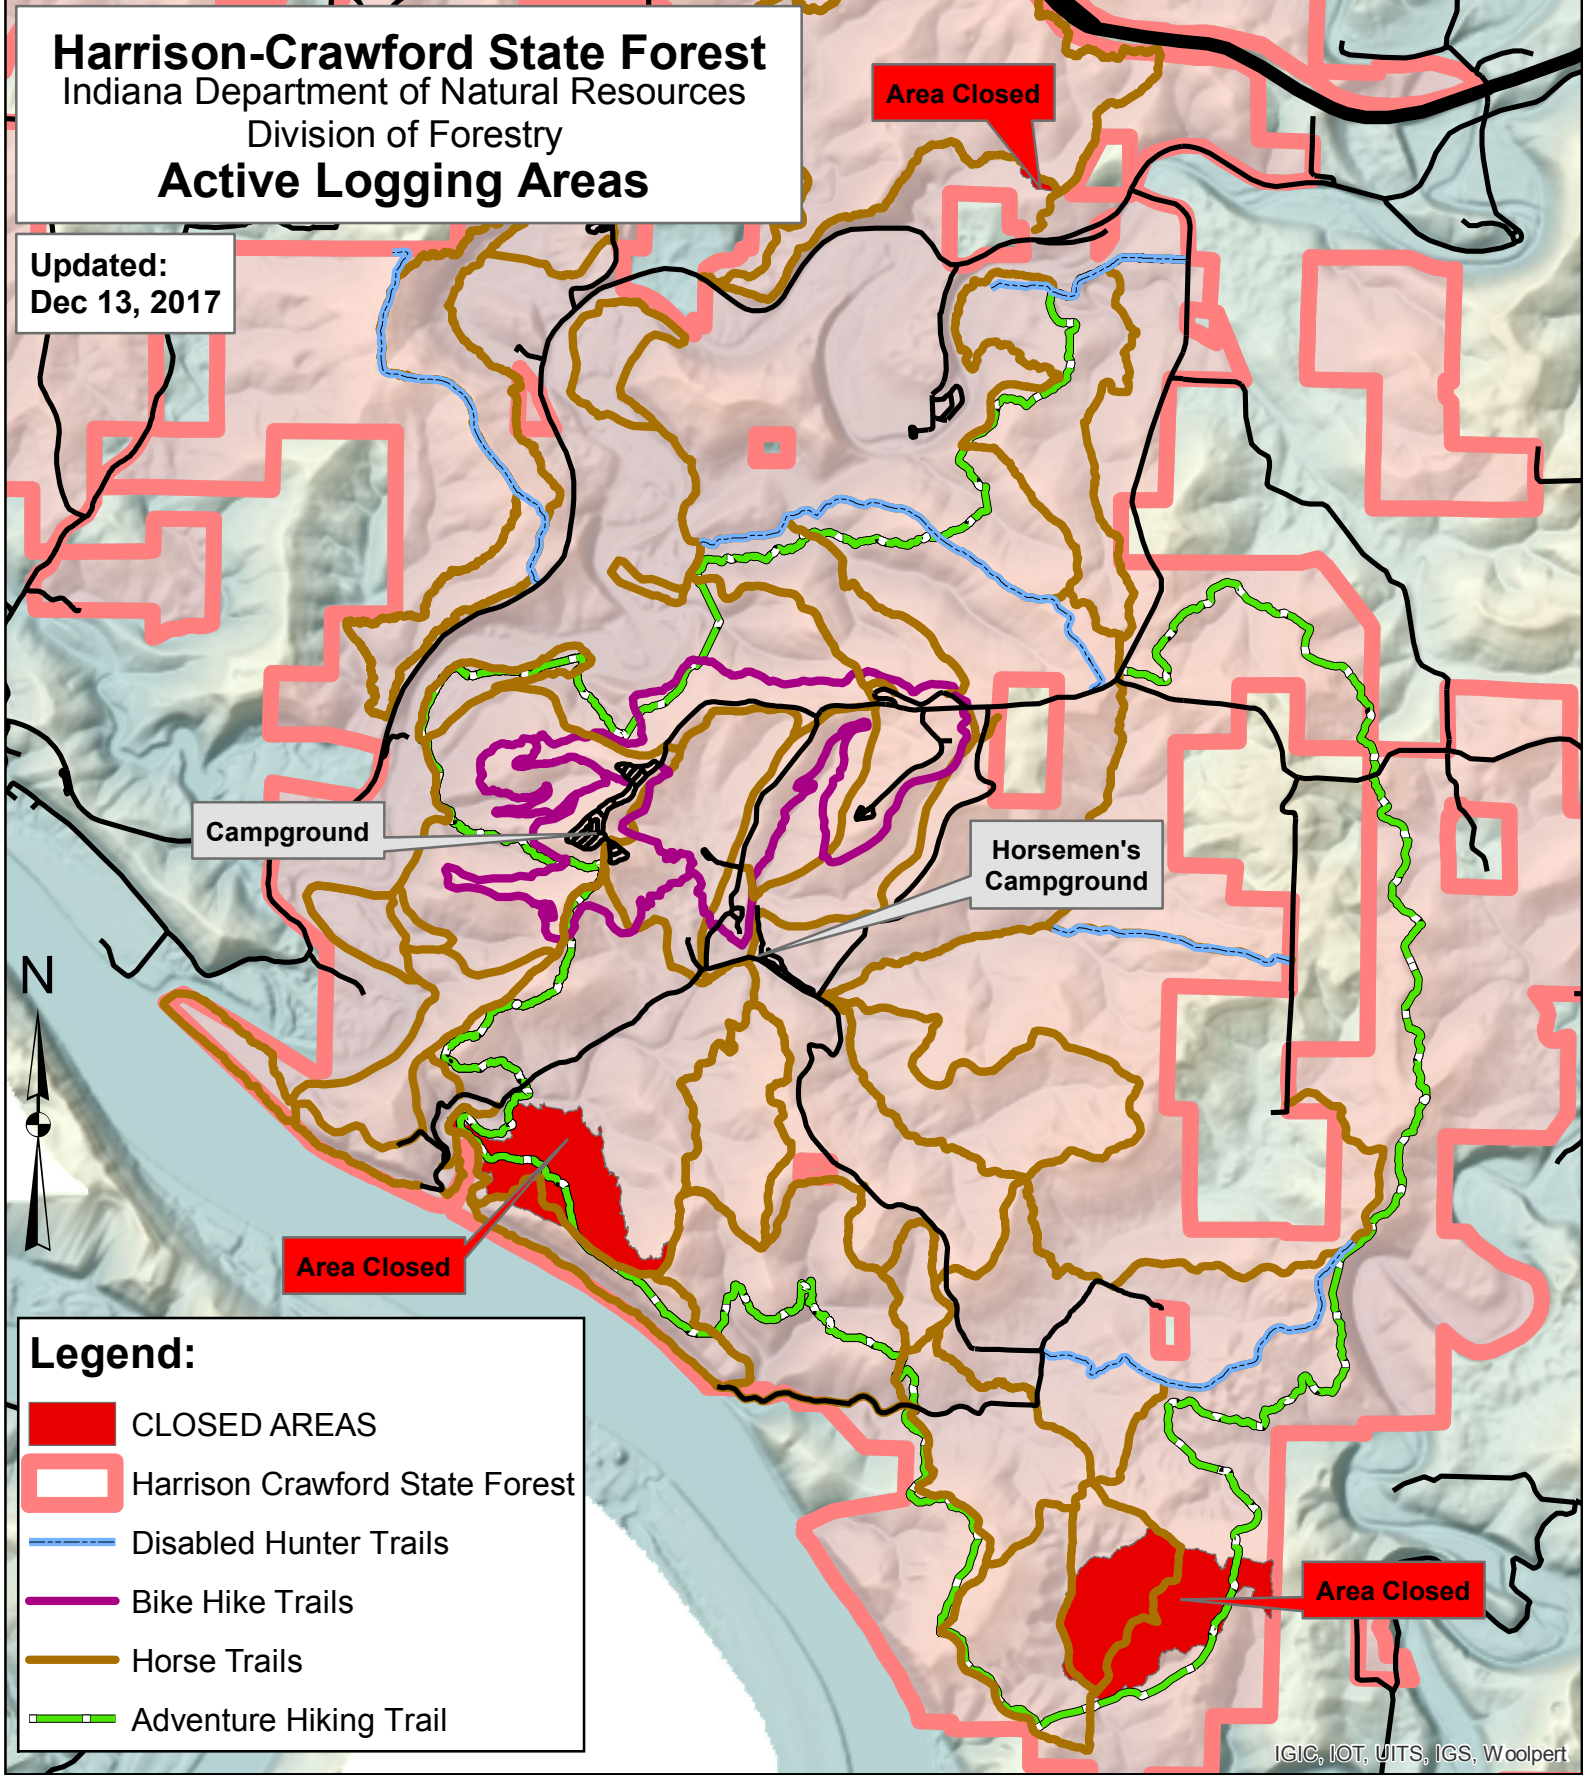

Harrison-Crawford State Forest
 Indiana Department of Natural Resources
 Division of Forestry
Active Logging Areas

Updated:
 Dec 13, 2017

Legend:

- CLOSED AREAS
- Harrison Crawford State Forest
- Disabled Hunter Trails
- Bike Hike Trails
- Horse Trails
- Adventure Hiking Trail

IGIC, IOT, UITS, IGS, Woolpert

Trail Closures

- Horse Trails - Wyandotte Cave, Greenbrier, Voyle's Pass, Ohio River Loop, Blue River
- Adventure Hiking Trail - No Closures, Re-Routes flagged in Pink and Black
- Bike Trails - None
- Disabled Hunter Trails - None