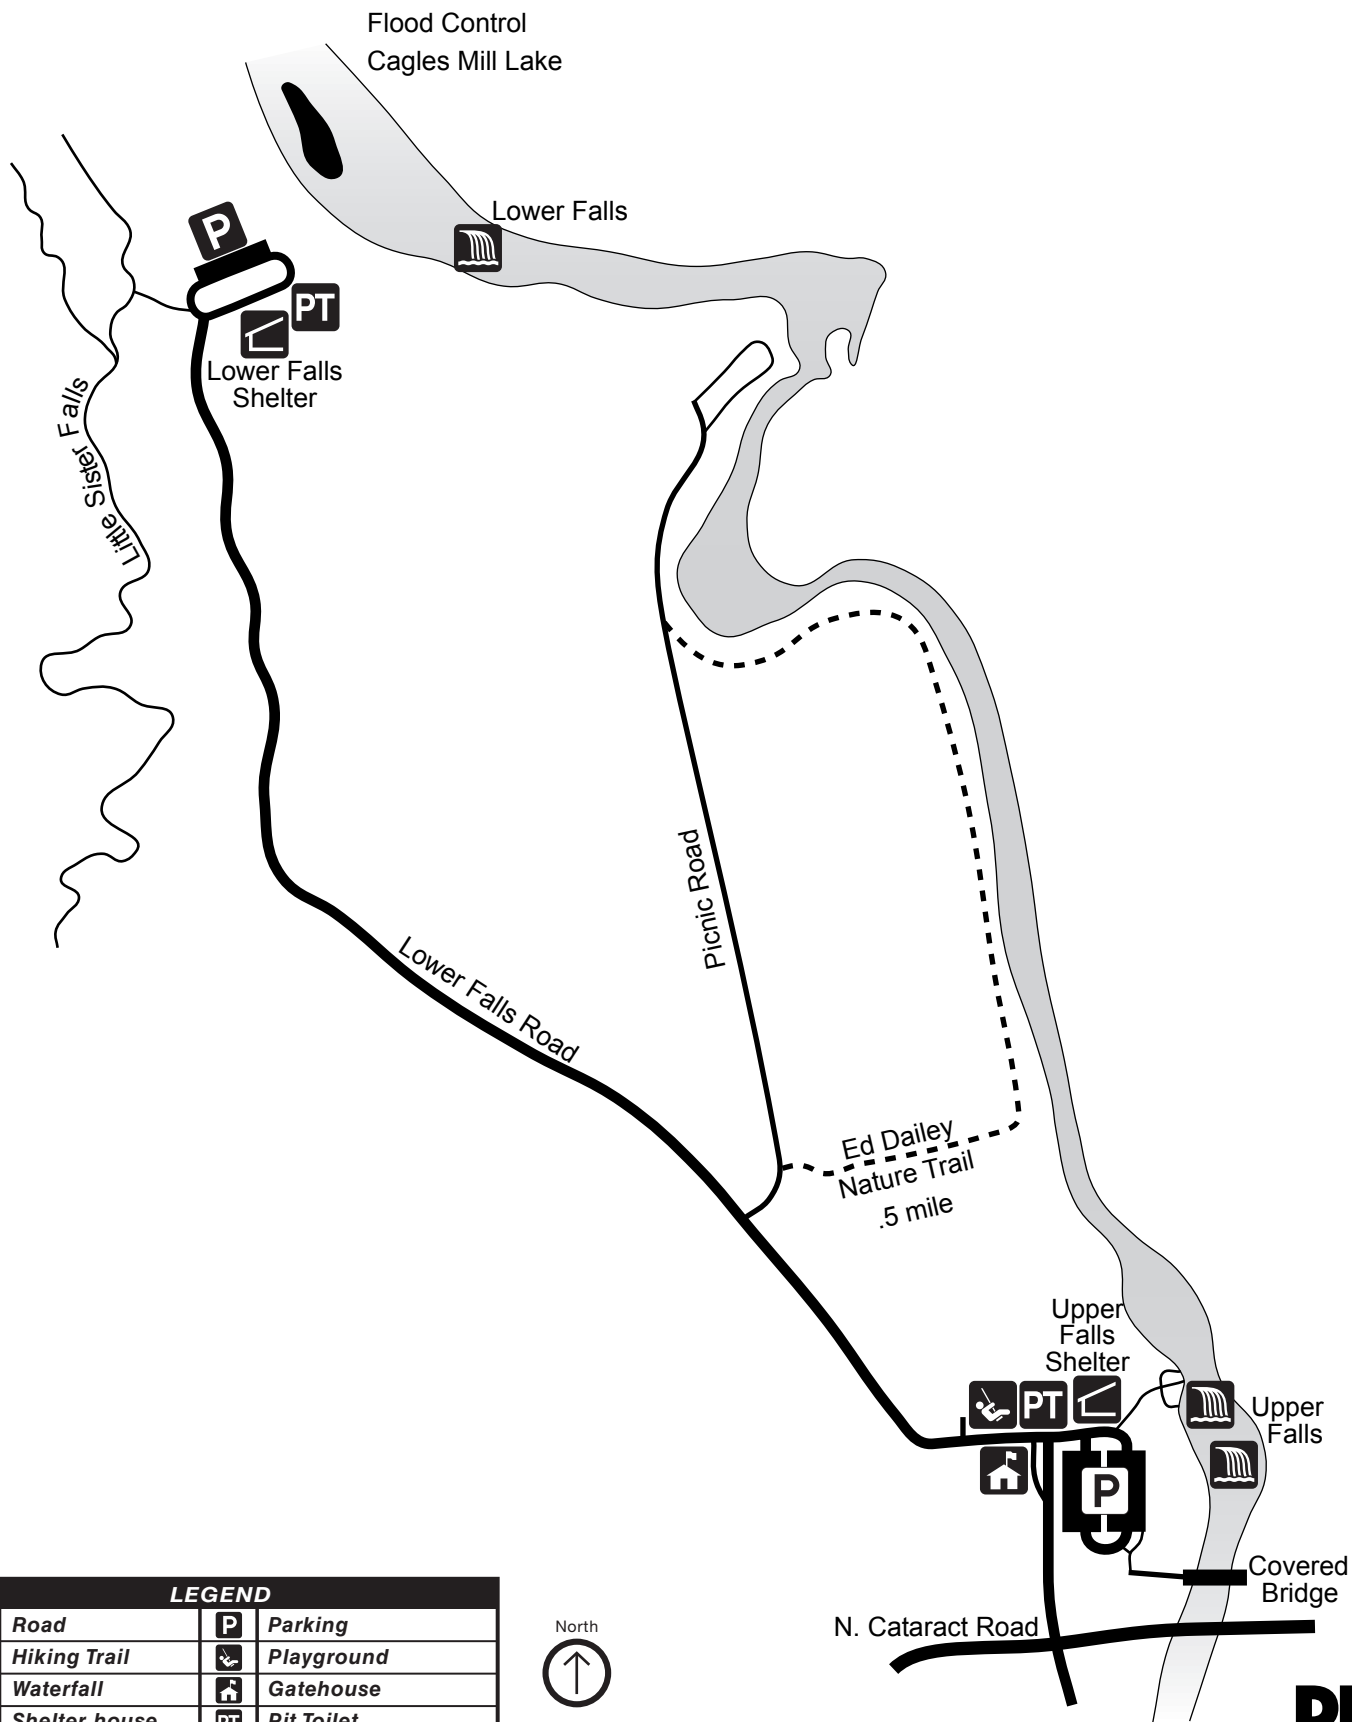

CAGLES MILL LAKE Cataract Falls State Recreation Area

LEGEND			
	Road		Parking
	Hiking Trail		Playground
	Waterfall		Gatehouse
	Shelter house		Pit Toilet