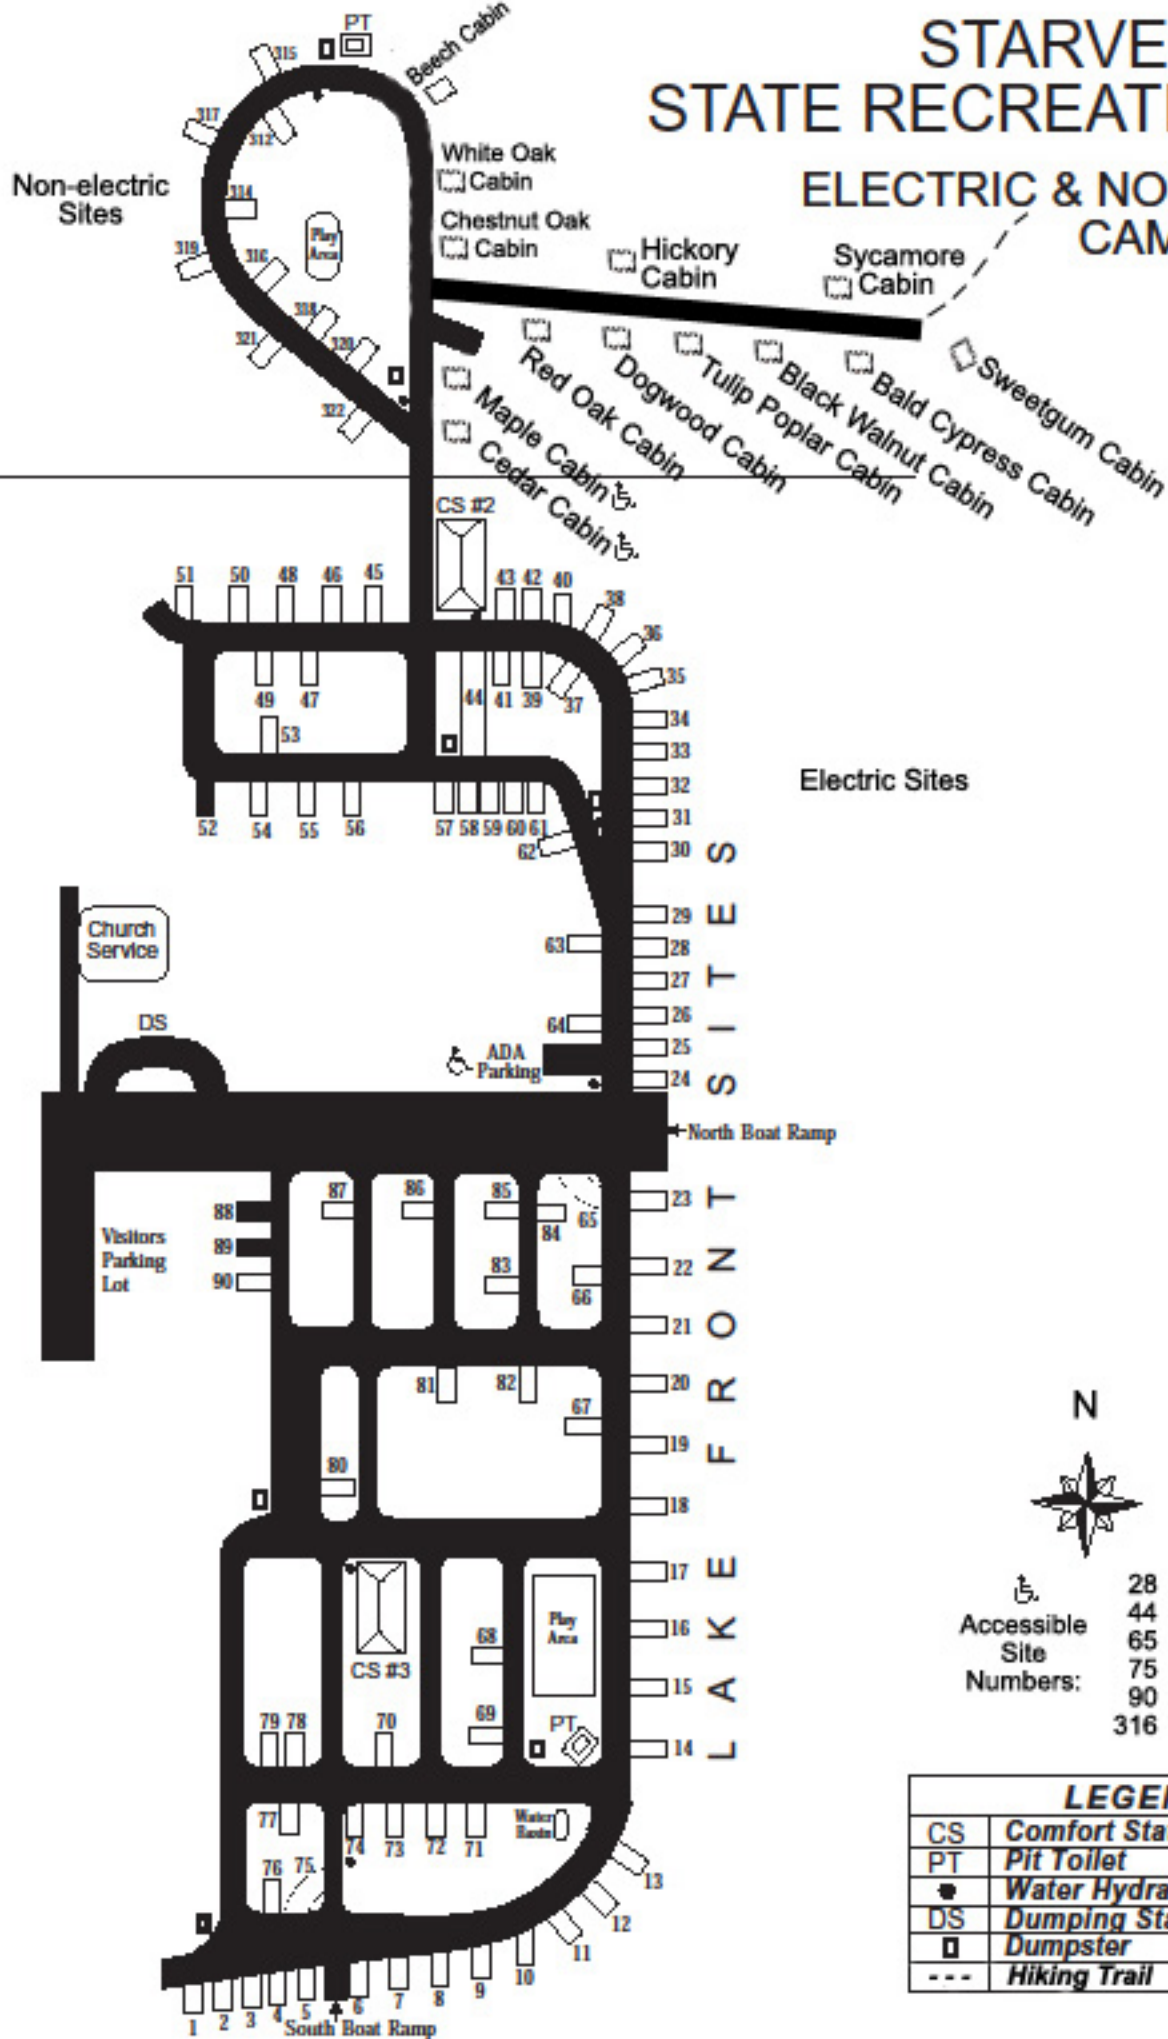

STARVE HOLLOW STATE RECREATION AREA

ELECTRIC & NON-ELECTRIC CAMPGROUNDS

- ♿ Accessible Site Numbers: 28, 44, 65, 75, 90, 316
- ♿ Accessible Cabins: Cedar, Maple

LEGEND	
CS	Comfort Station
PT	Pit Toilet
●	Water Hydrant
DS	Dumping Station
□	Dumpster
---	Hiking Trail