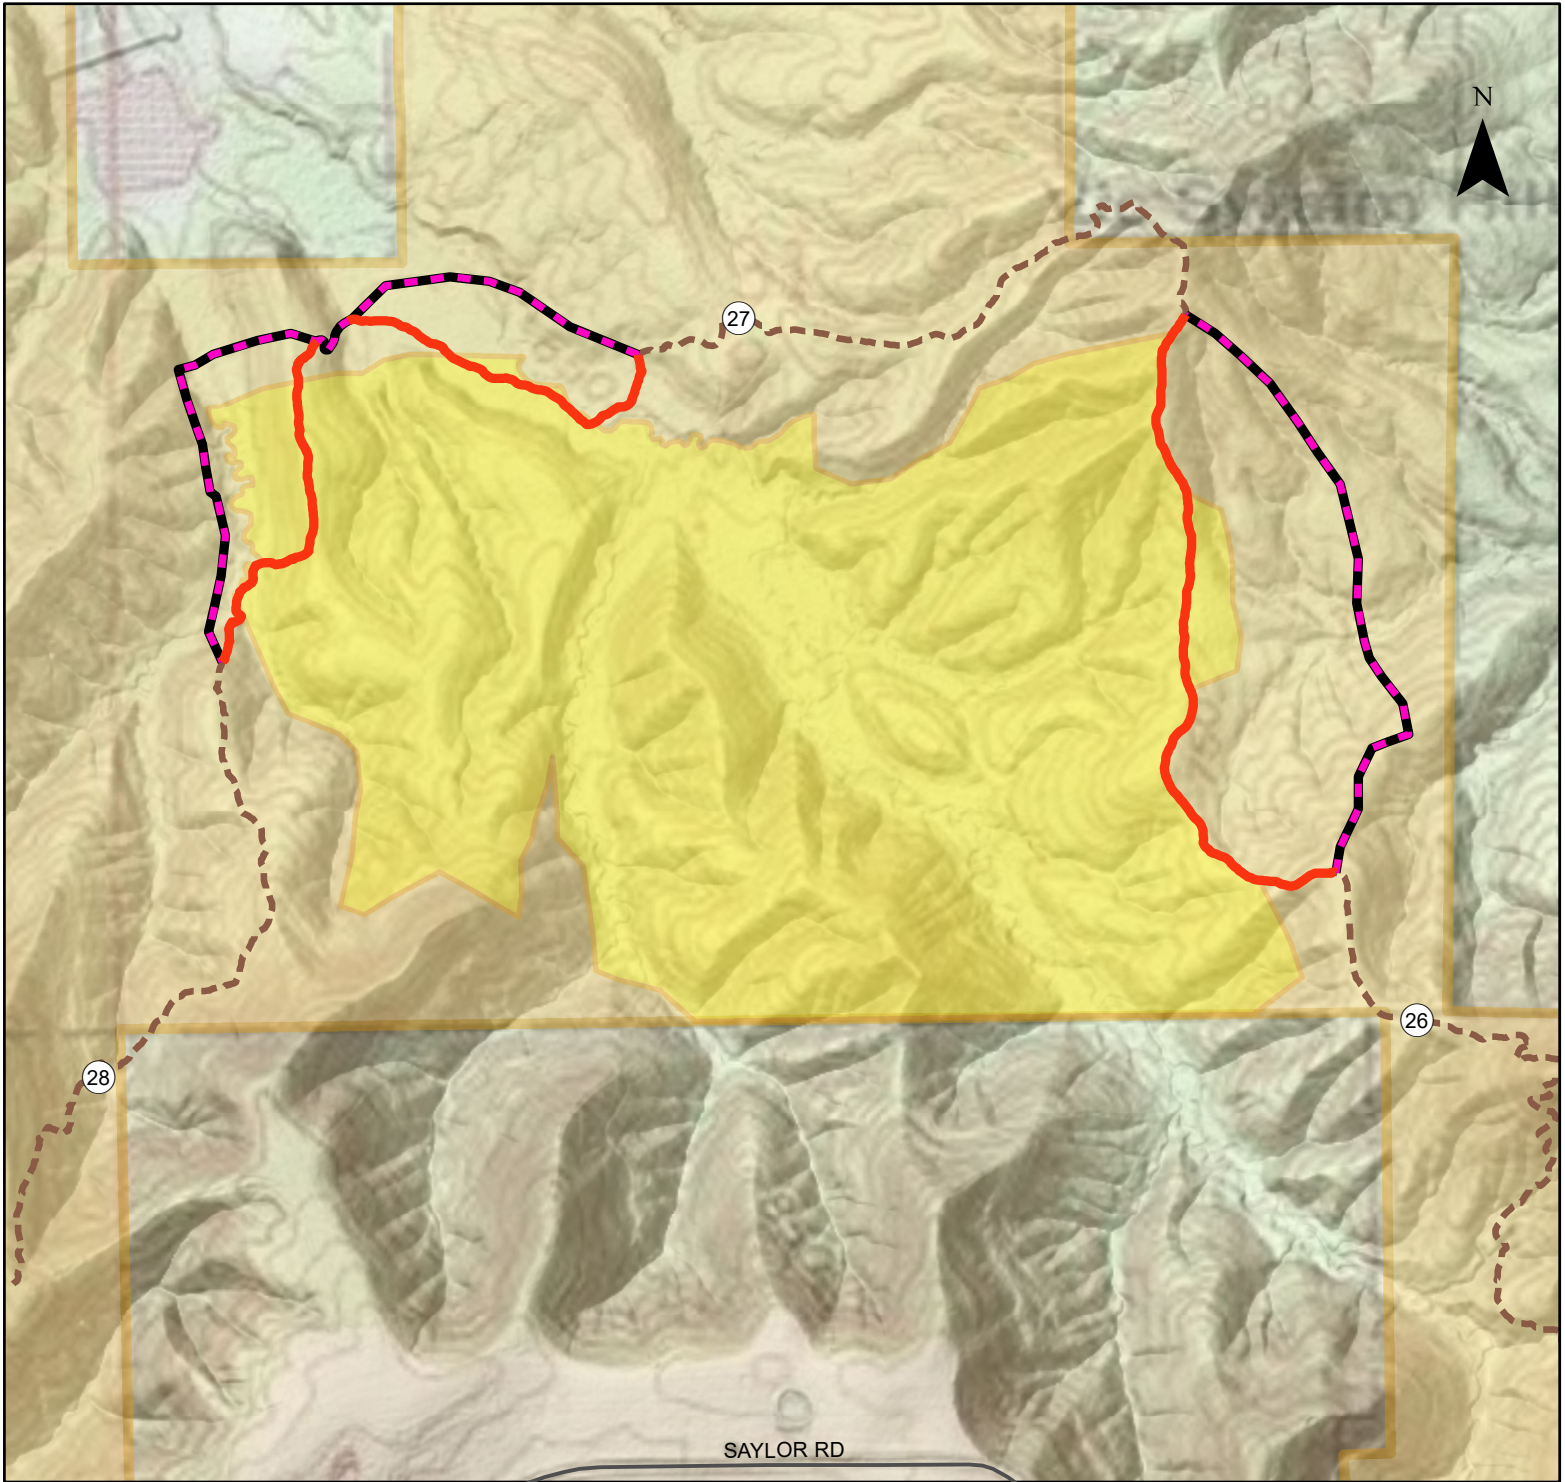

Clark State Forest Temporary Trail Closure

- Temporary Trail Closure
- - - Temporary Trail Reroute
- - - Knobstone Trail
- Restricted Area
- State Forest

0 0.125 0.25 0.5 Miles

Beginning on or shortly after December 13, 2021 the Restricted Area noted on the map will be temporarily closed for public safety. This includes access to a portion of the Knobstone Trail labeled in red. The sections of trail labeled in black and purple are the temporary reroutes.