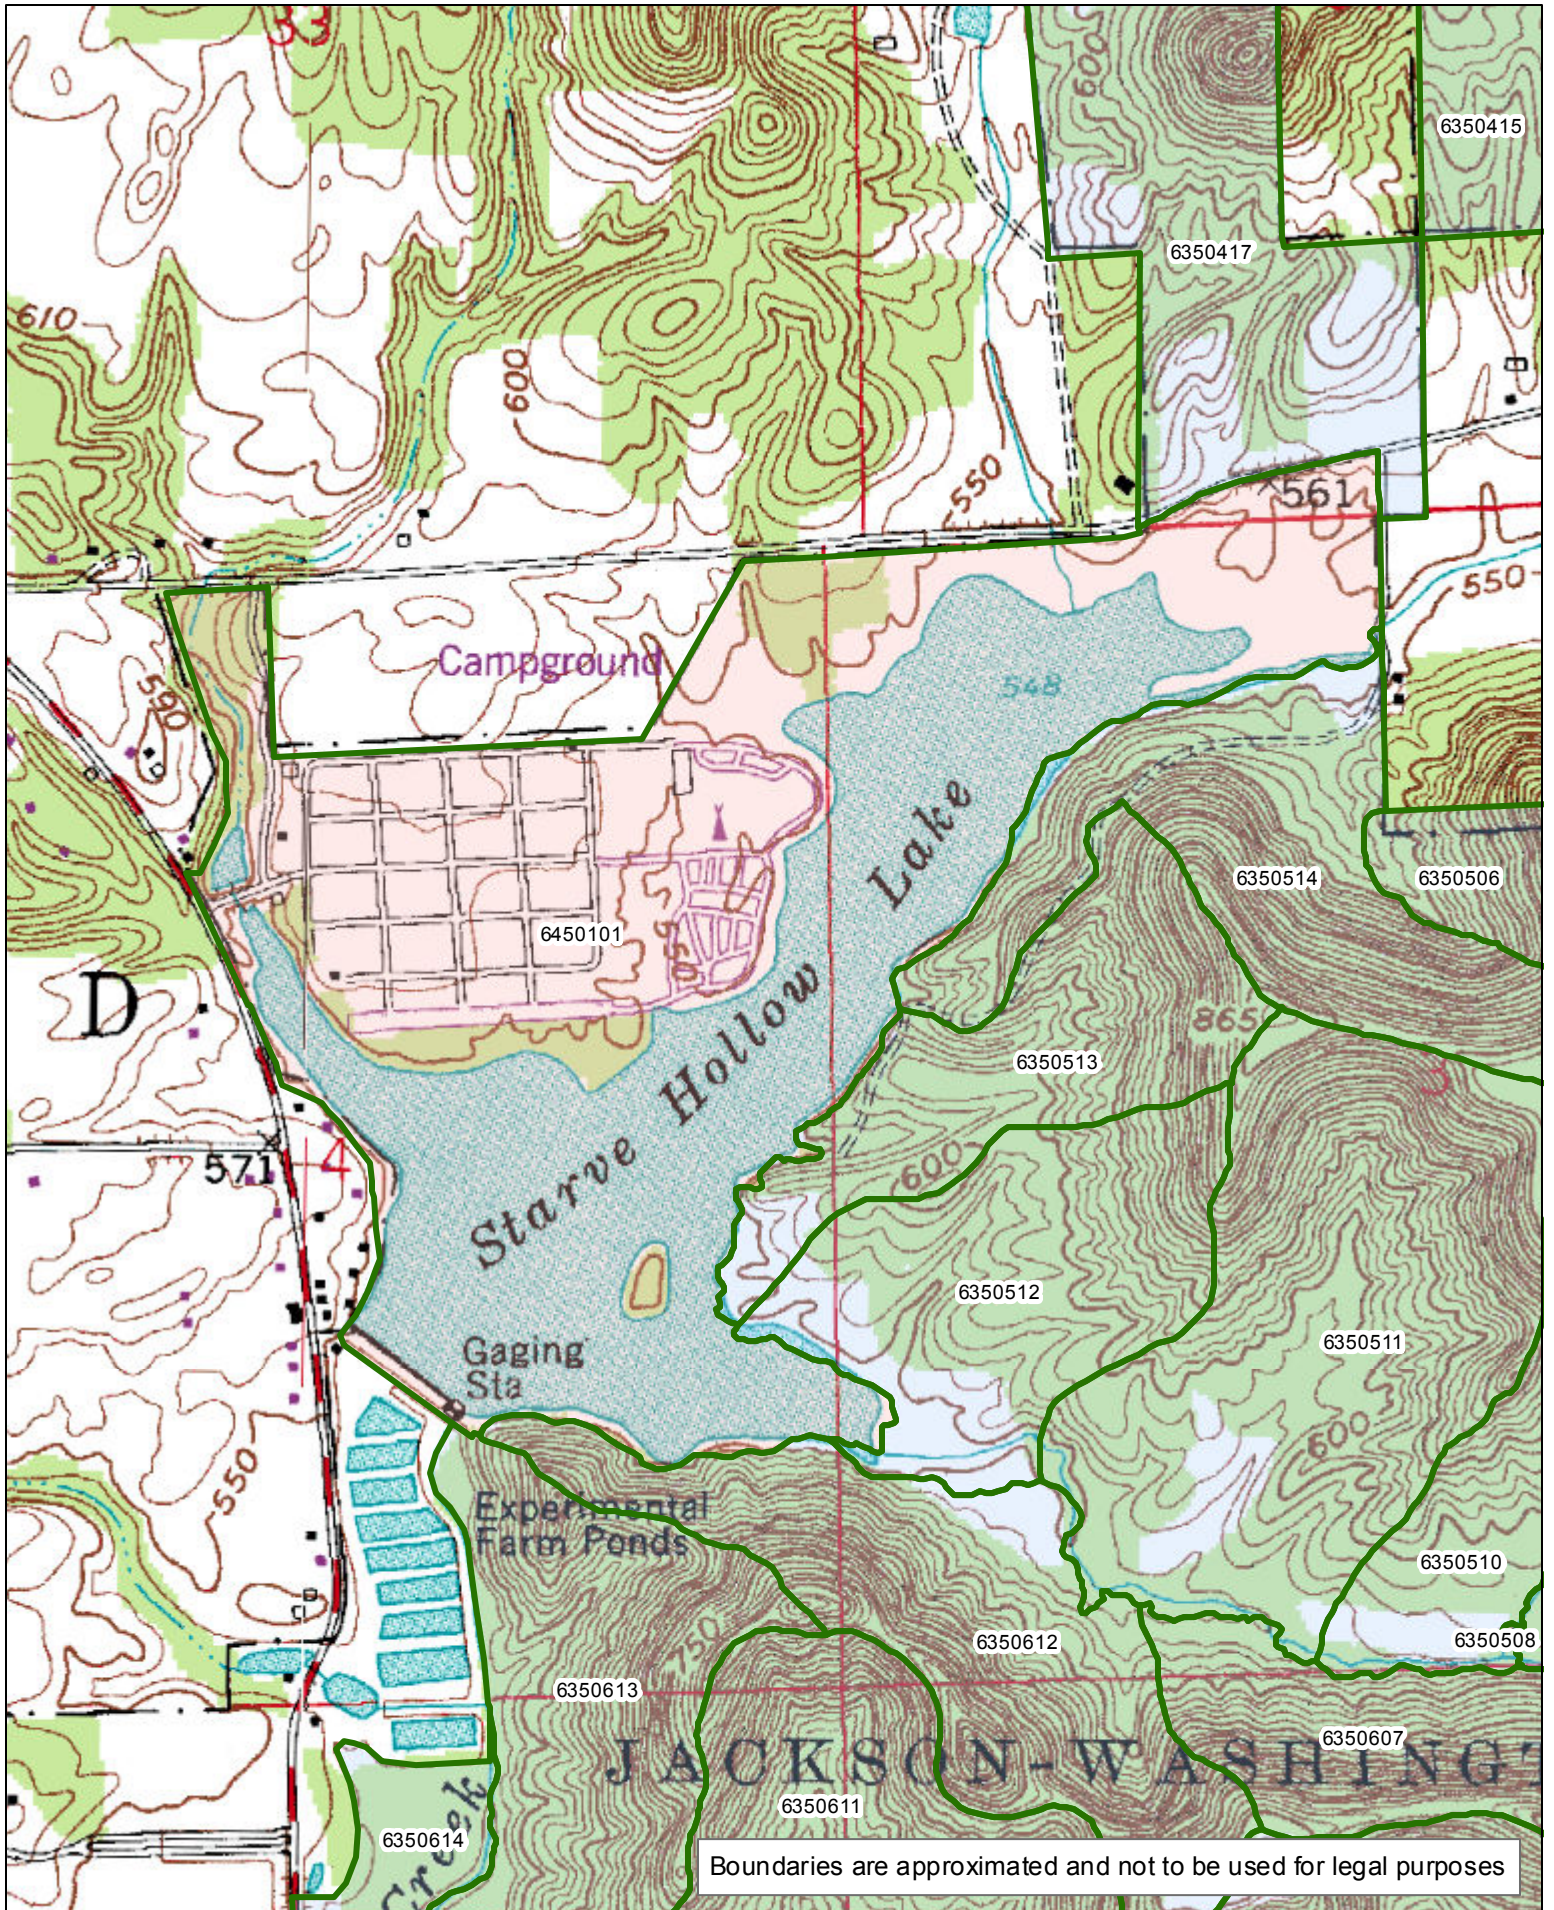

STARVE HOLLOW STATE RECREATION AREA

Compartment 01

1:10,890

Boundaries are approximated and not to be used for legal purposes