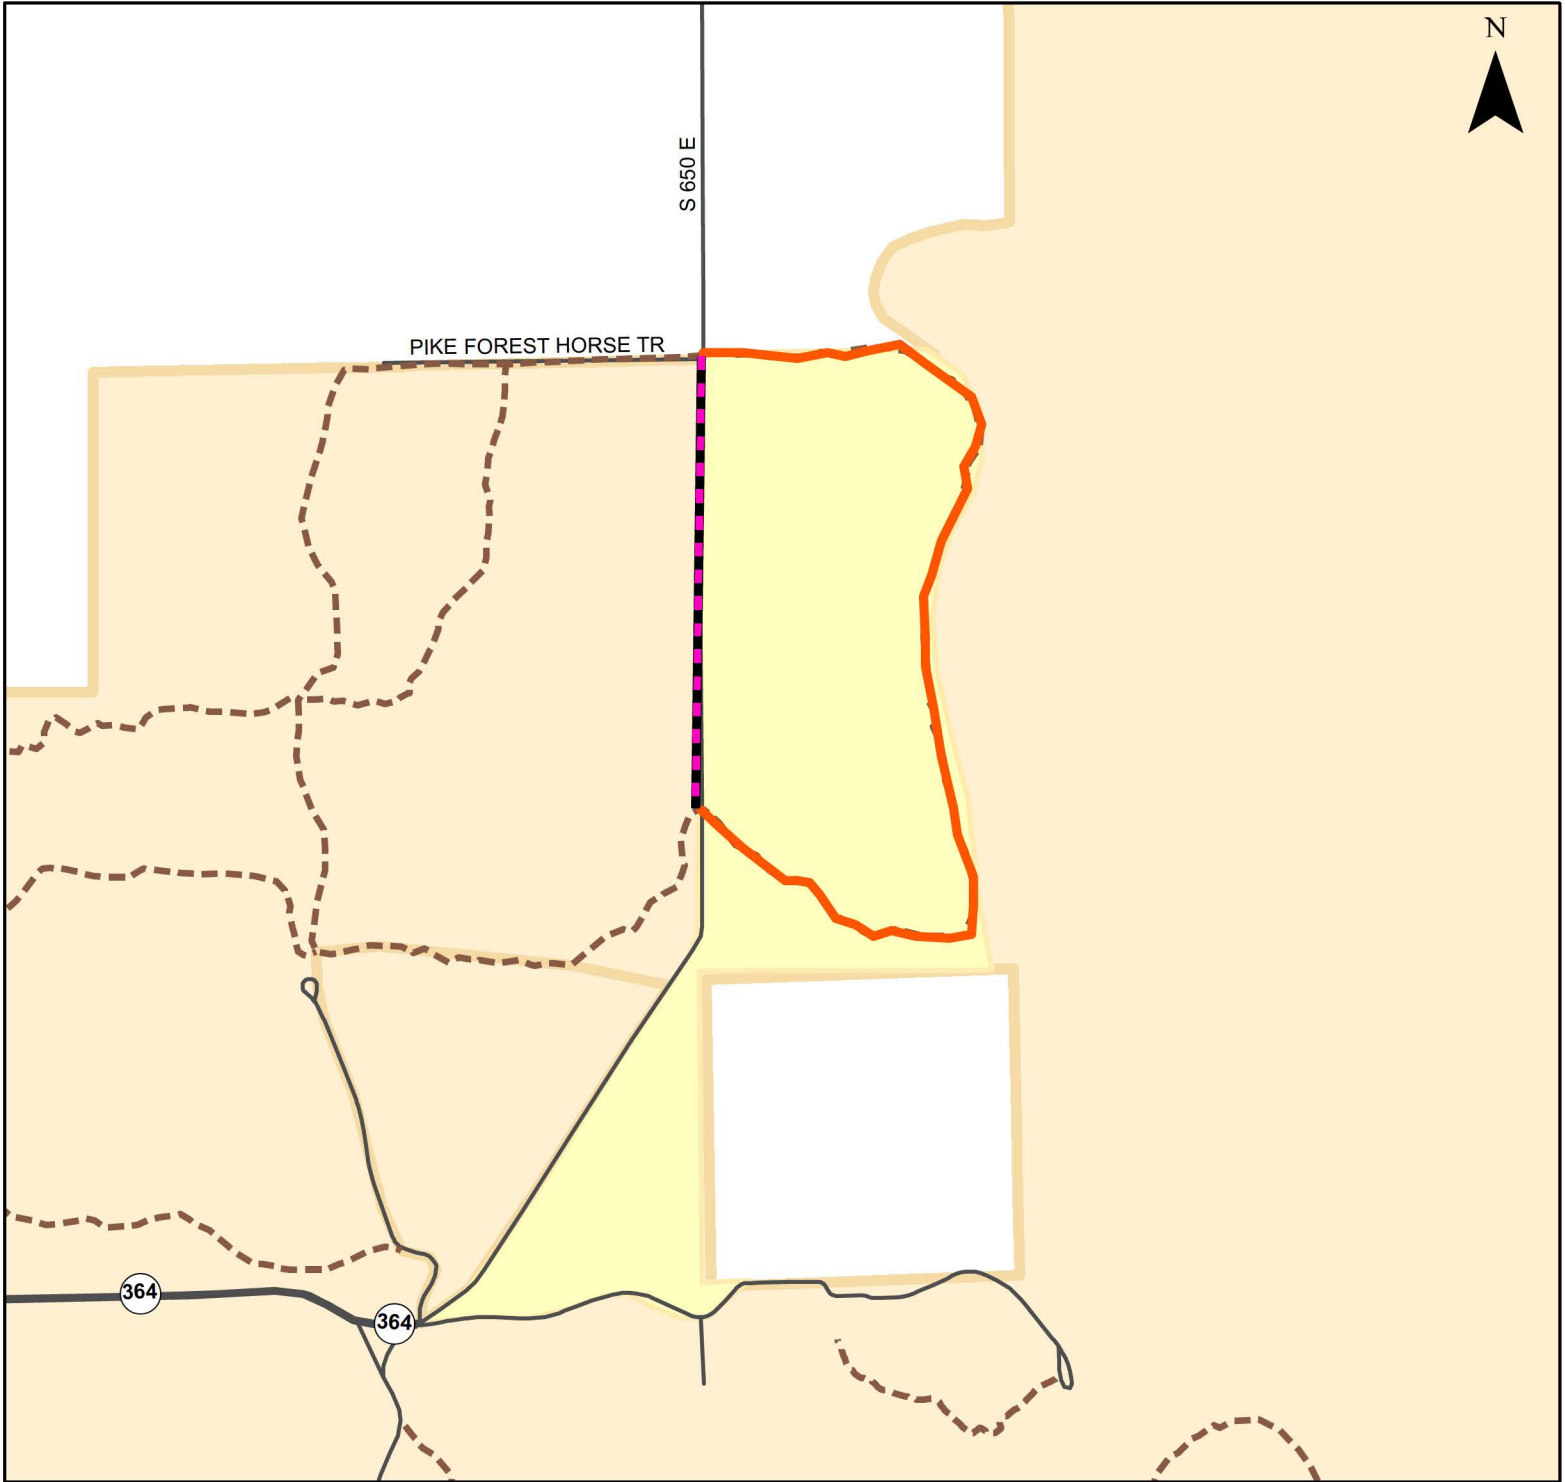

Pike State Forest Temporary Trail Closure

Legend:

-  Temporary Trail Closure
-  Temporary Trail Reroute
-  Recreational Trails
-  Restricted Area
-  State Forest

0 0.125 0.25 0.5
Miles

Beginning on June 26, 2023, a portion of the River Trail will be temporarily closed for public safety. The route will utilize County Road 650 East.