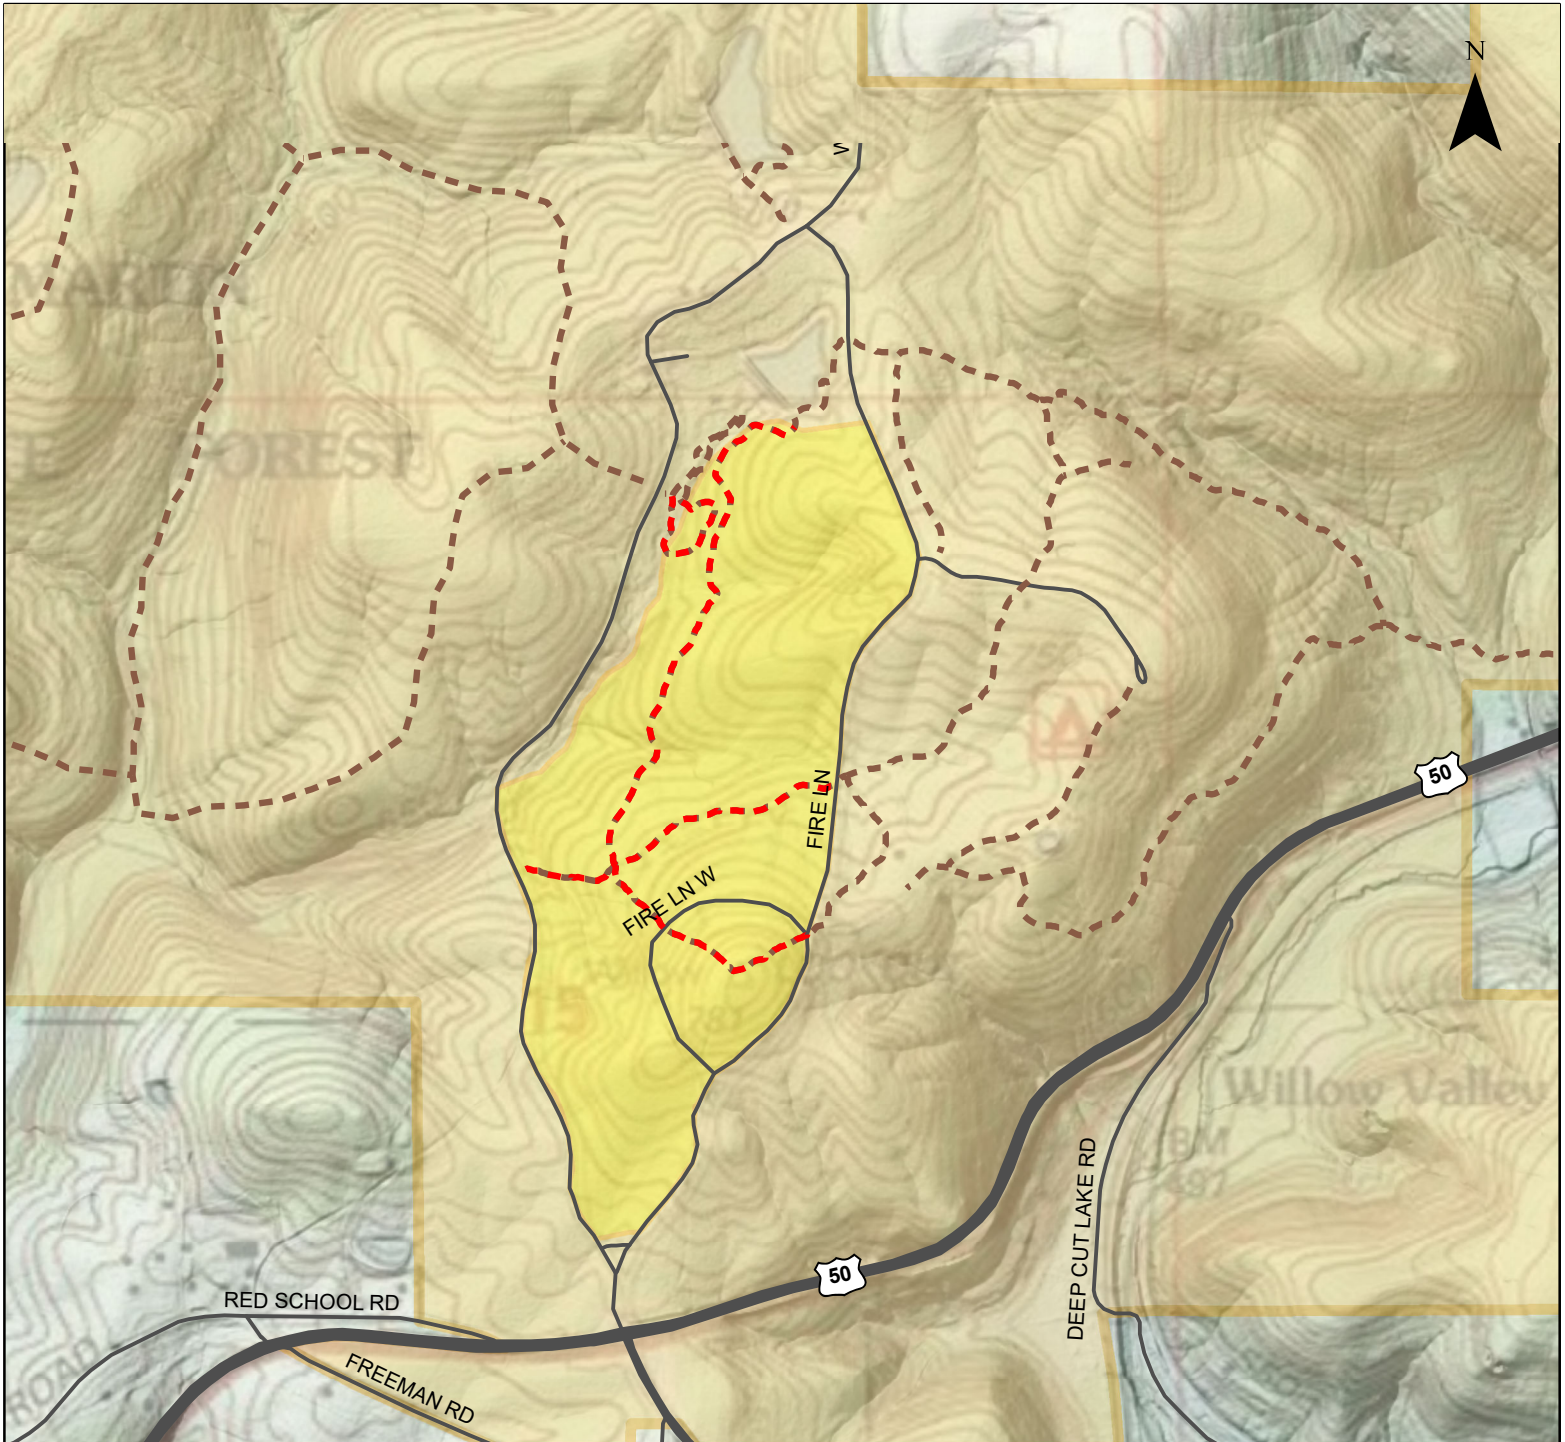

# Martin State Forest Temporary Trail Closure

- Recreational Trails
- Temporarily Closed Trails
- Restricted Area
- State Forest

0 0.125 0.25 0.5 Miles

Beginning on or shortly after February 28, 2022 the area highlighted as restricted will be temporarily closed for public safety. This includes a portion of the Woodland Education Trail, Arboretum Trail and the firetower located within the restricted area.