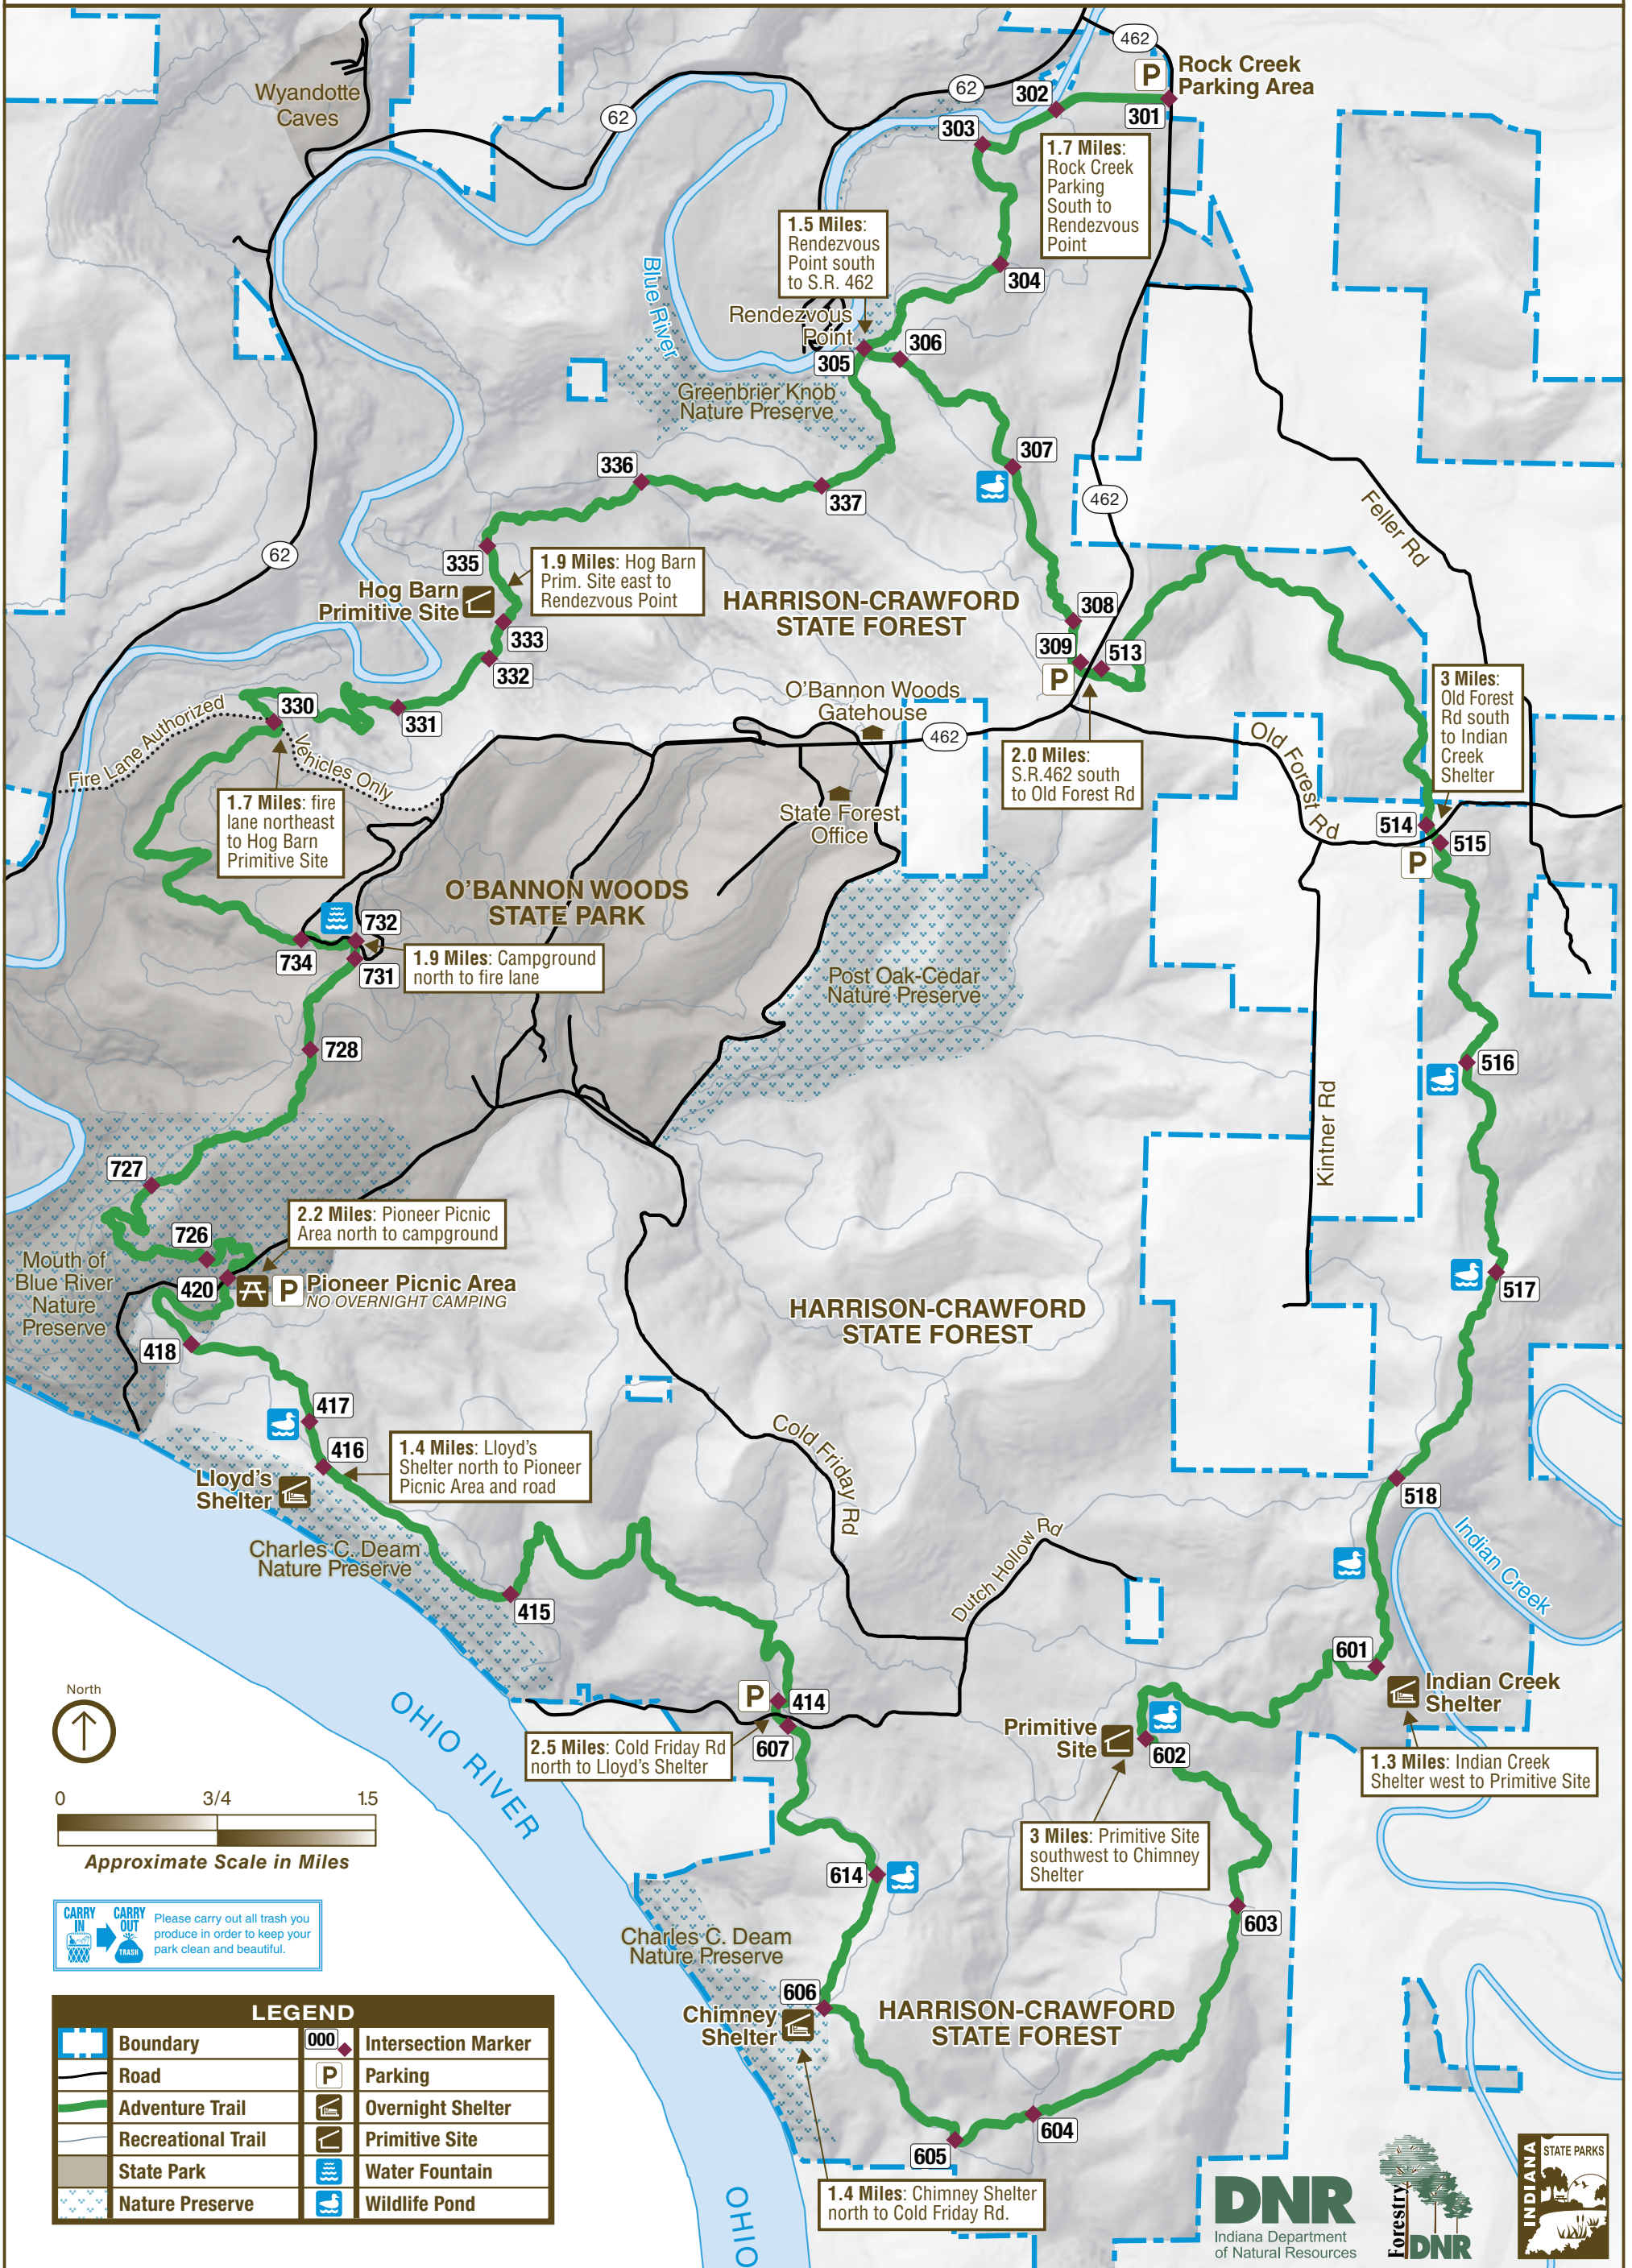

# ADVENTURE TRAIL

HARRISON-CRAWFORD STATE FOREST  
& O'BANNON WOODS STATE PARK

Overnight shelters are first come, first serve.  
Overnight camping is permitted along the AT.

State Forest Office: 812-738-7694

State Park Office: 812-738-8232

State Forest Office Hours: Mon-Fri, 8:00-4:30  
Closed weekends and holidays

**CARRY IN** **CARRY OUT**  
Please carry out all trash you produce in order to keep your park clean and beautiful.

LEGEND			
	Boundary		Intersection Marker
	Road		Parking
	Adventure Trail		Overnight Shelter
	Recreational Trail		Primitive Site
	State Park		Water Fountain
	Nature Preserve		Wildlife Pond