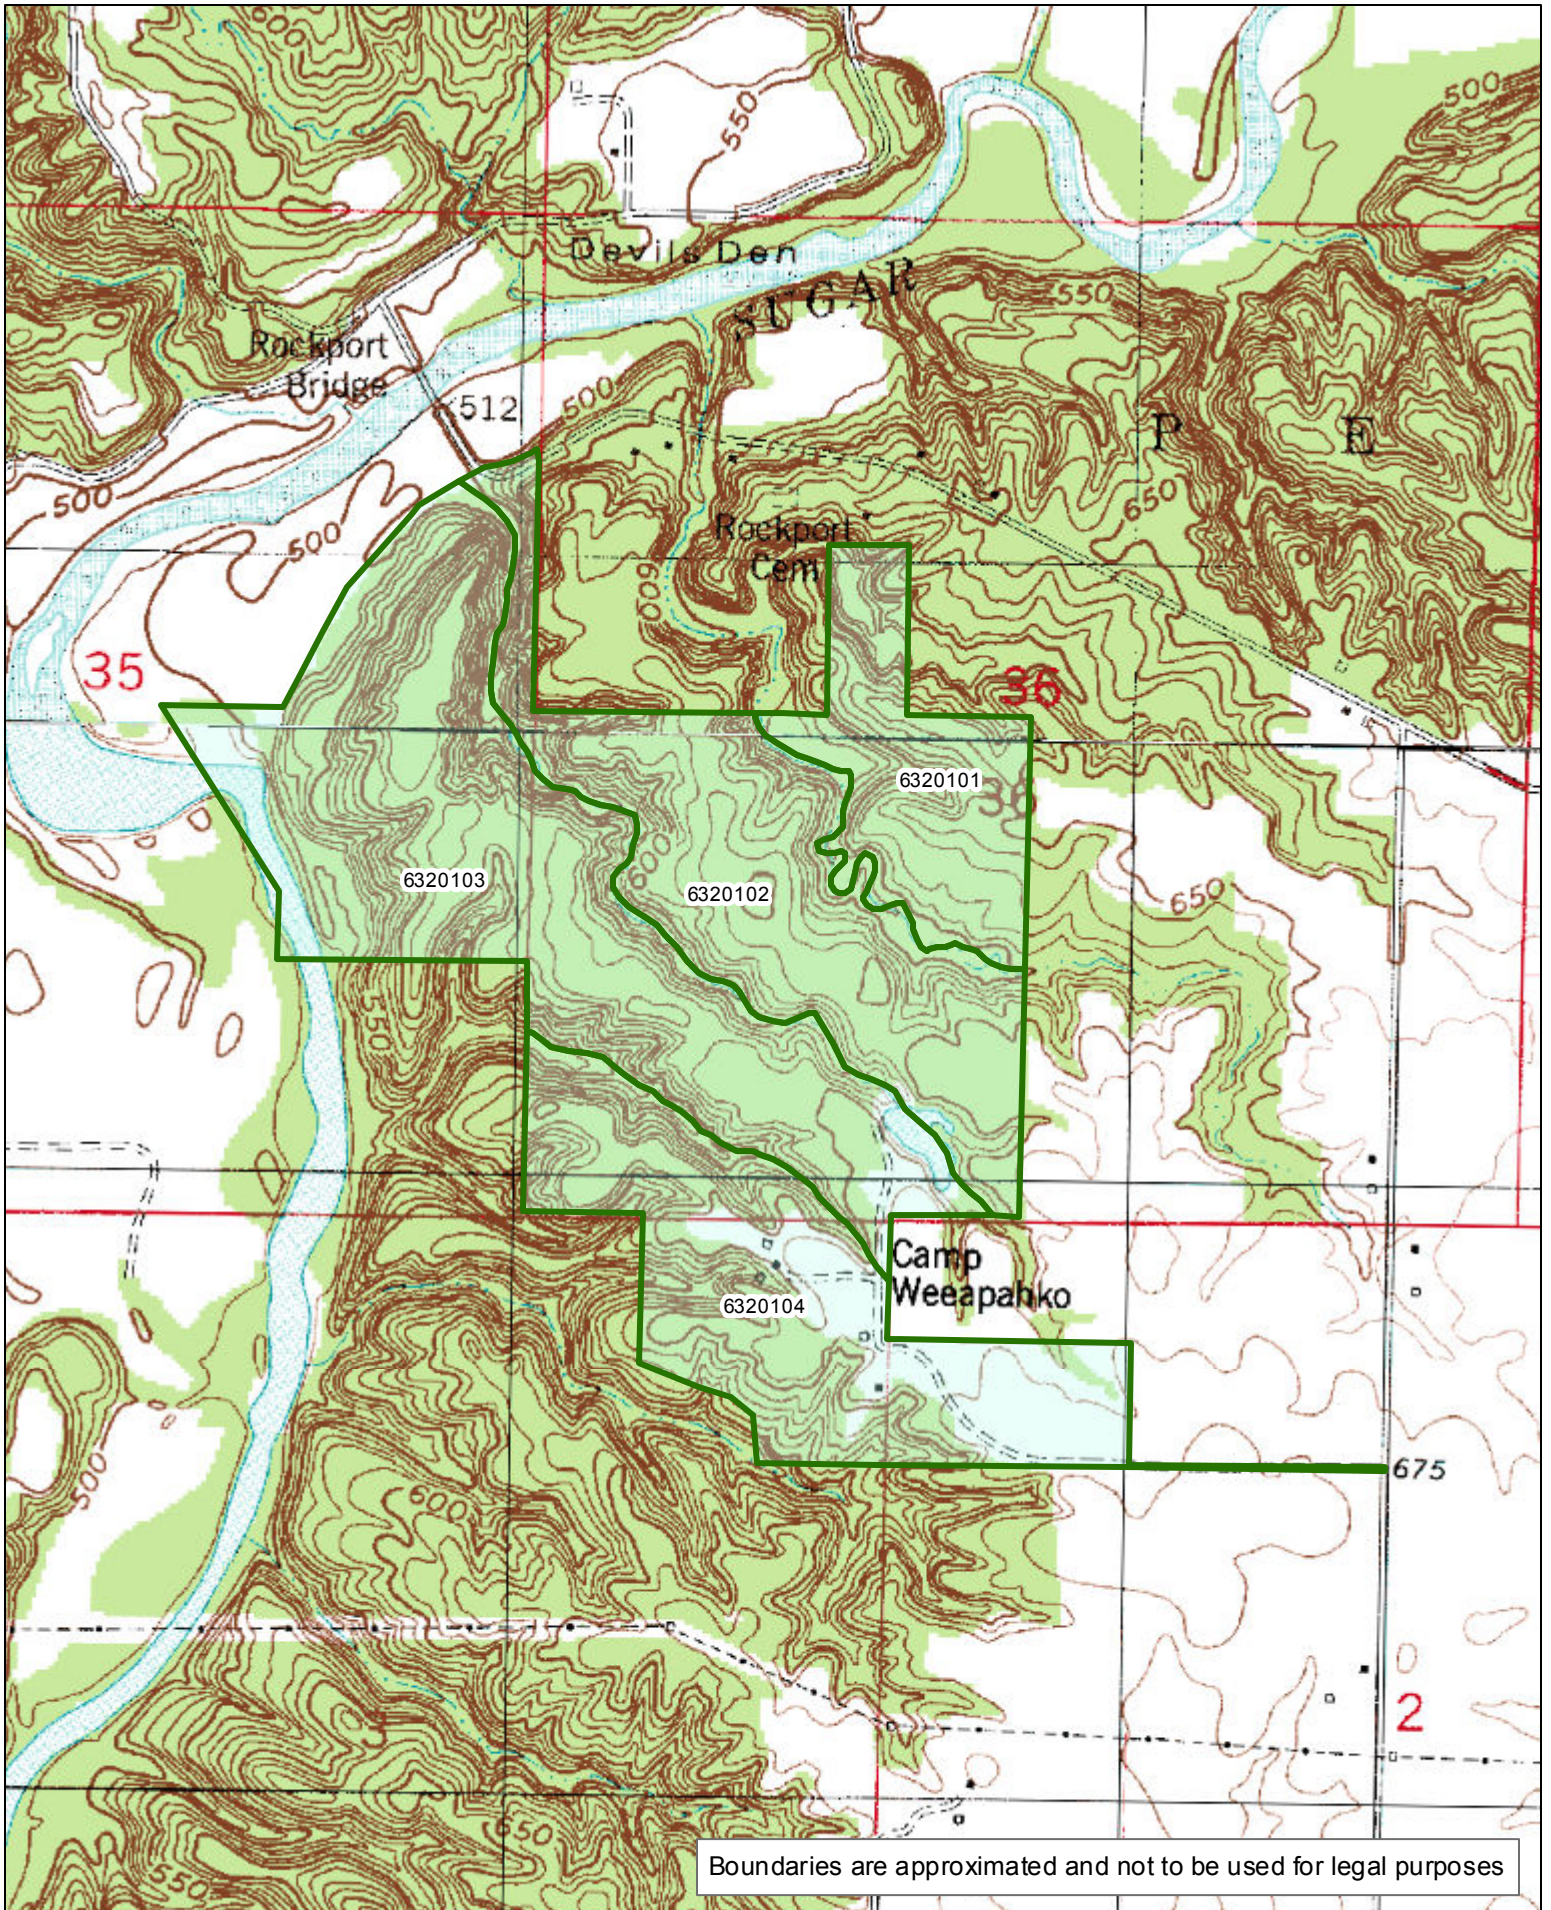

COVERED BRIDGE STATE FOREST

Compartment 01

1:12,210

Boundaries are approximated and not to be used for legal purposes