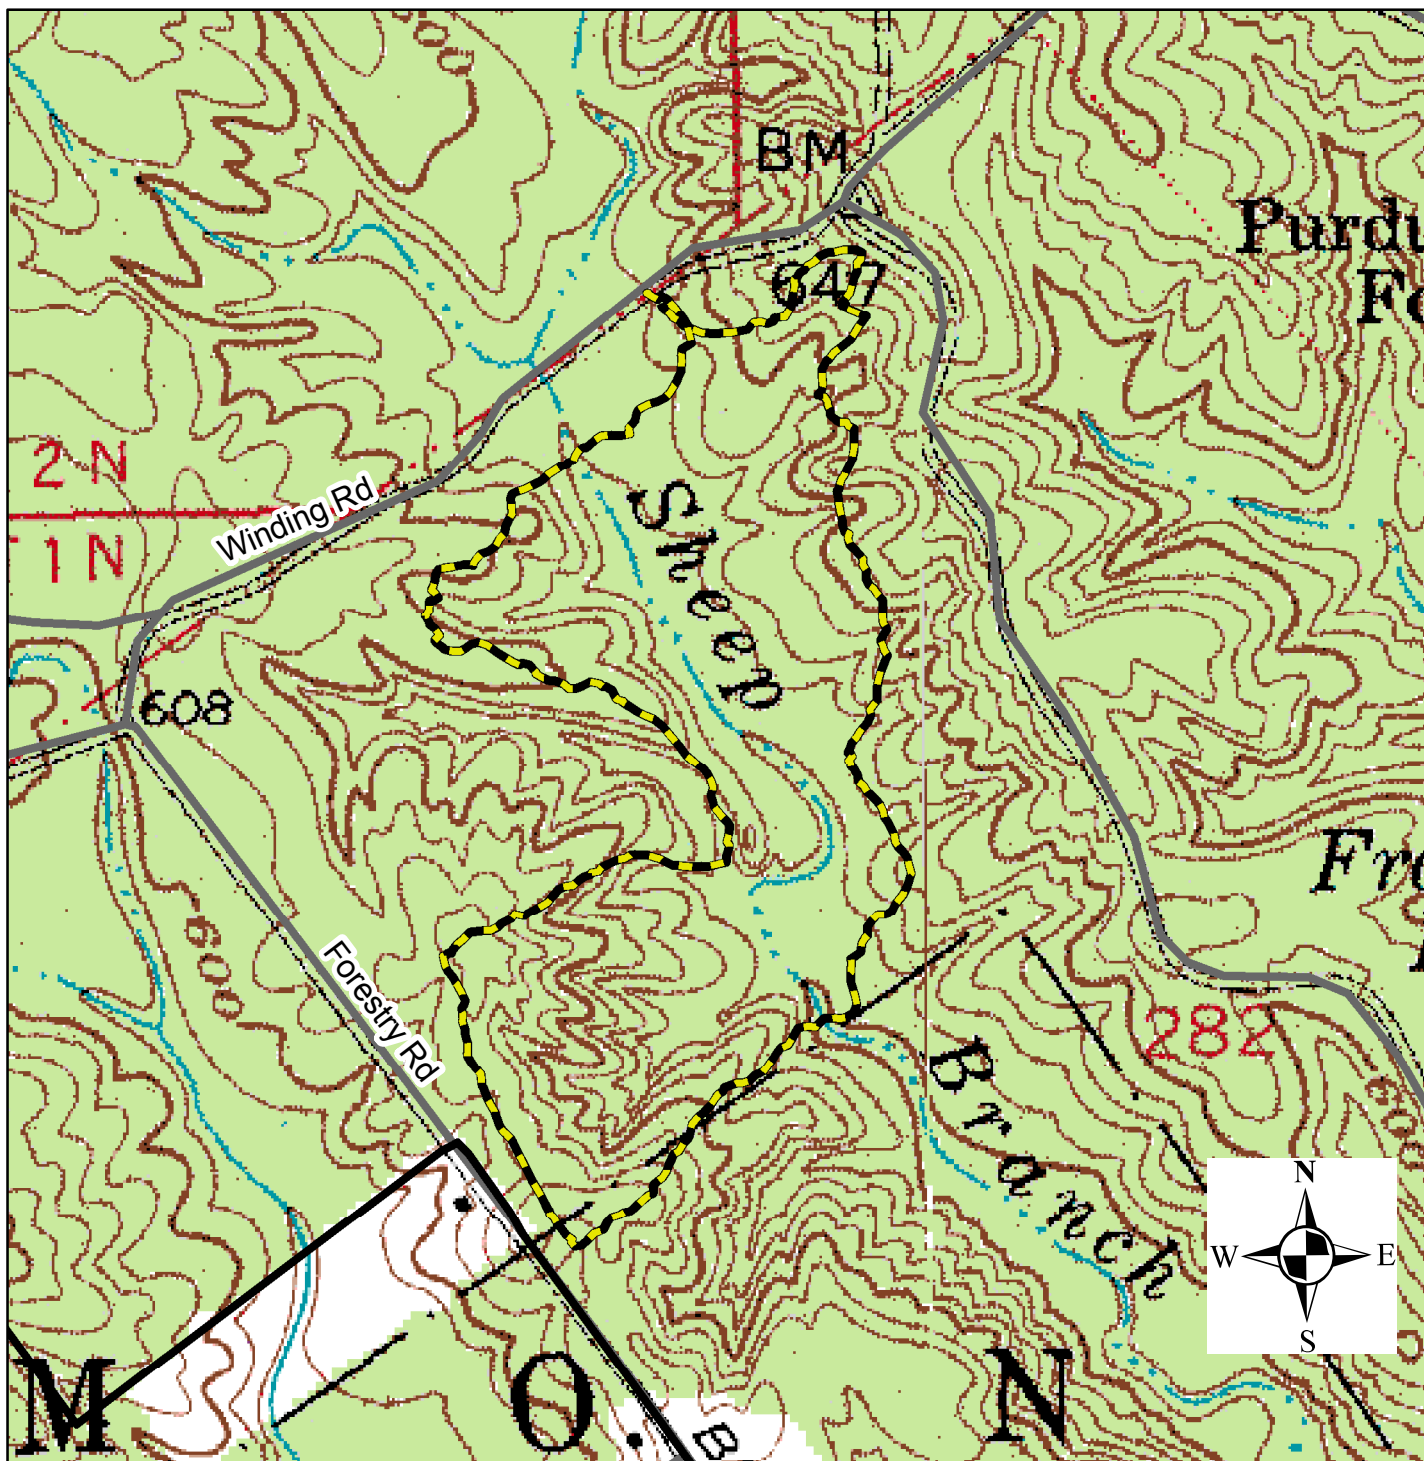

Trail Closed for Rehabilitation

The Beginner Loop horse trail at Clark SF is closed until further notice for rehabilitation.

CSF: April 2017

Legend

-  Closed Trail
-  Clark SF Property Boundary
-  Roads