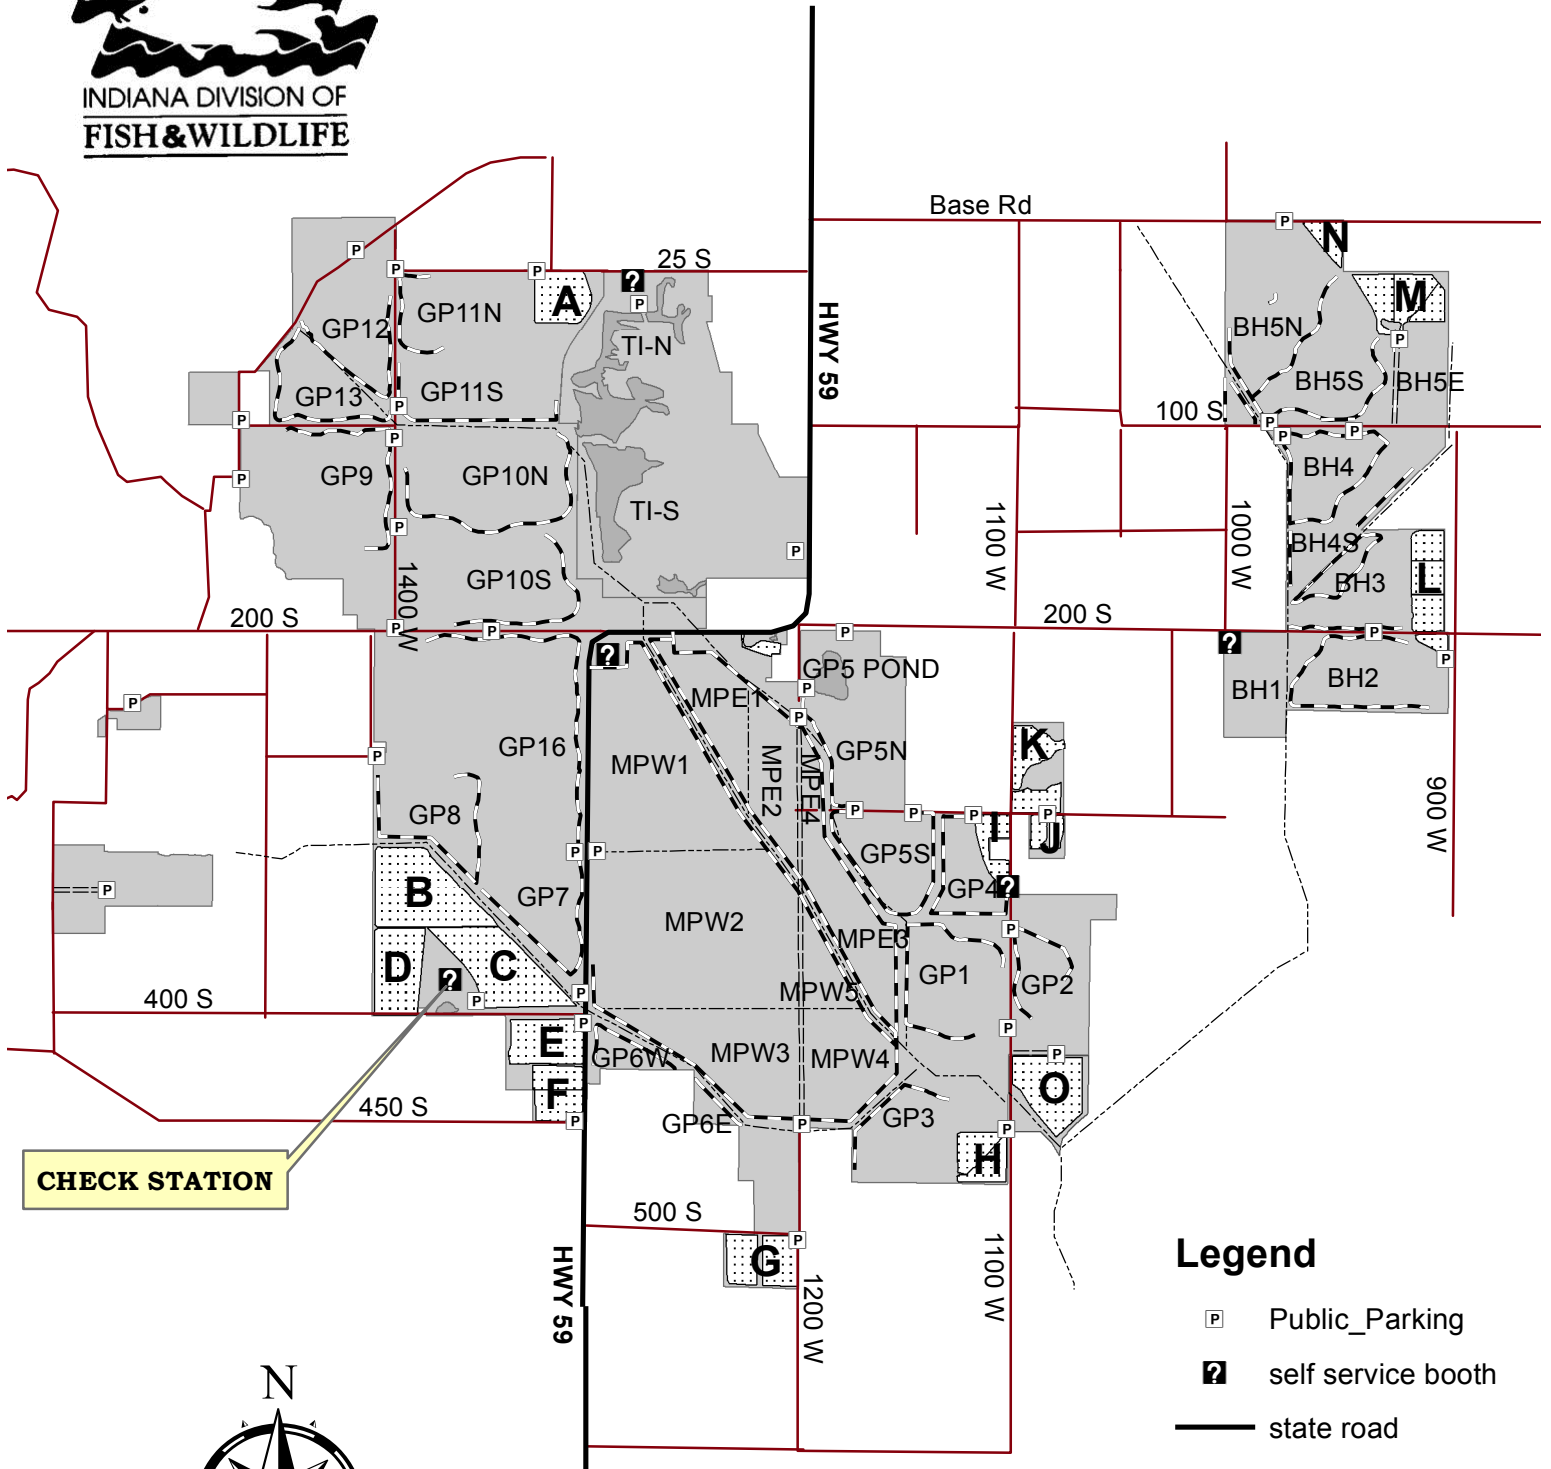

INDIANA DIVISION OF
FISH & WILDLIFE

Goose Pond FWA Waterfowl Draw Map

Legend

- Public_Parking
- self service booth
- state road
- county roads
- waterways
- OWNER**
- S/DNR FW
- Wetland Units
- Fields