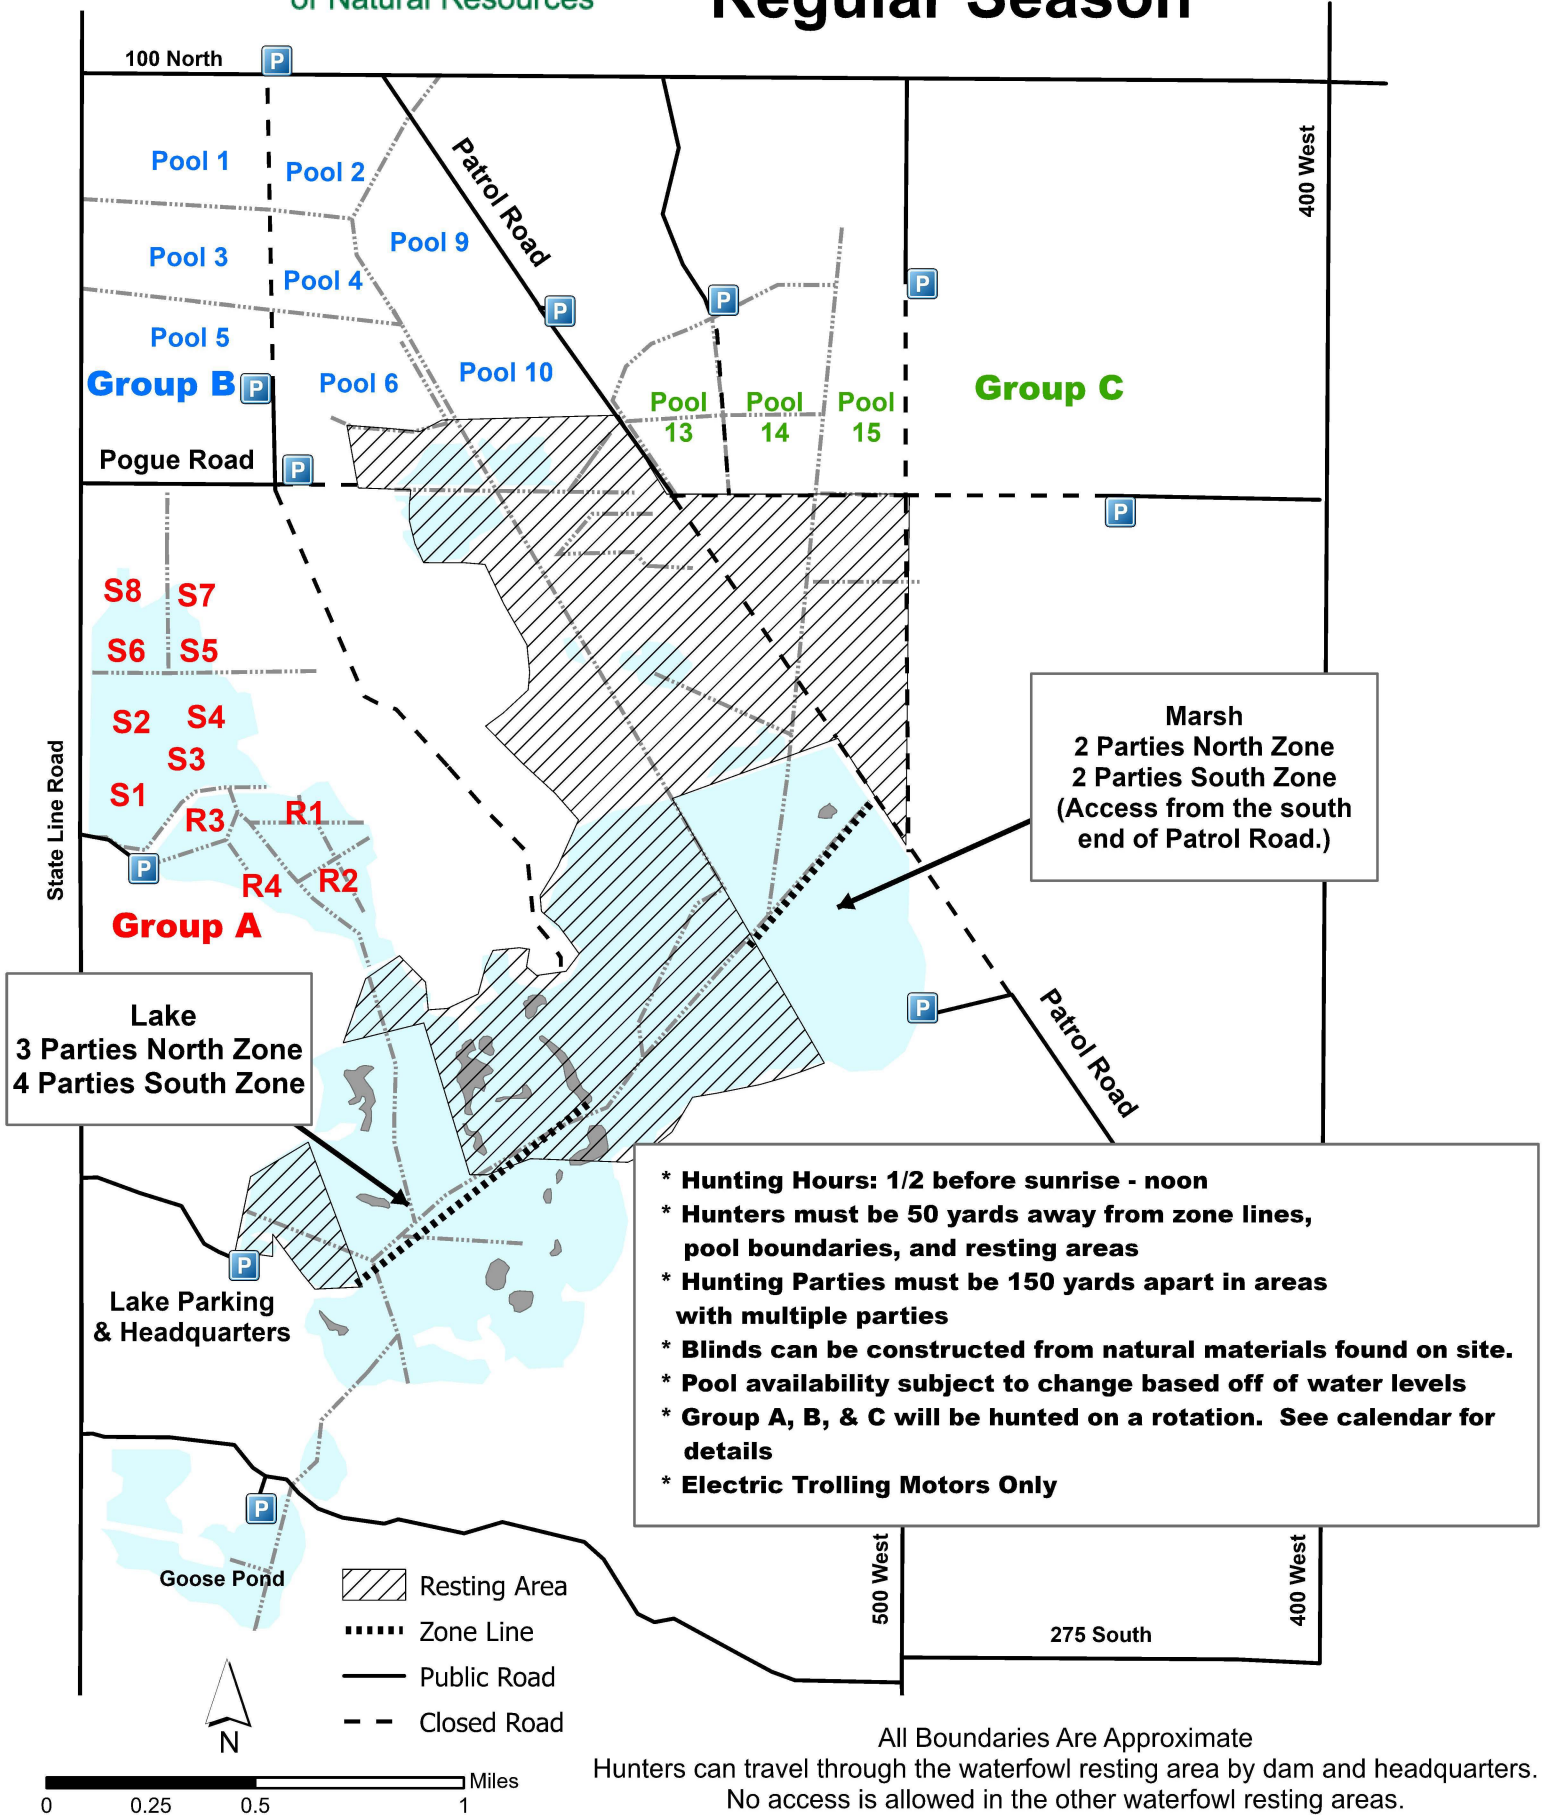

Willow Slough FWA Waterfowl Unit Map Regular Season

All Boundaries Are Approximate
Hunters can travel through the waterfowl resting area by dam and headquarters.
No access is allowed in the other waterfowl resting areas.