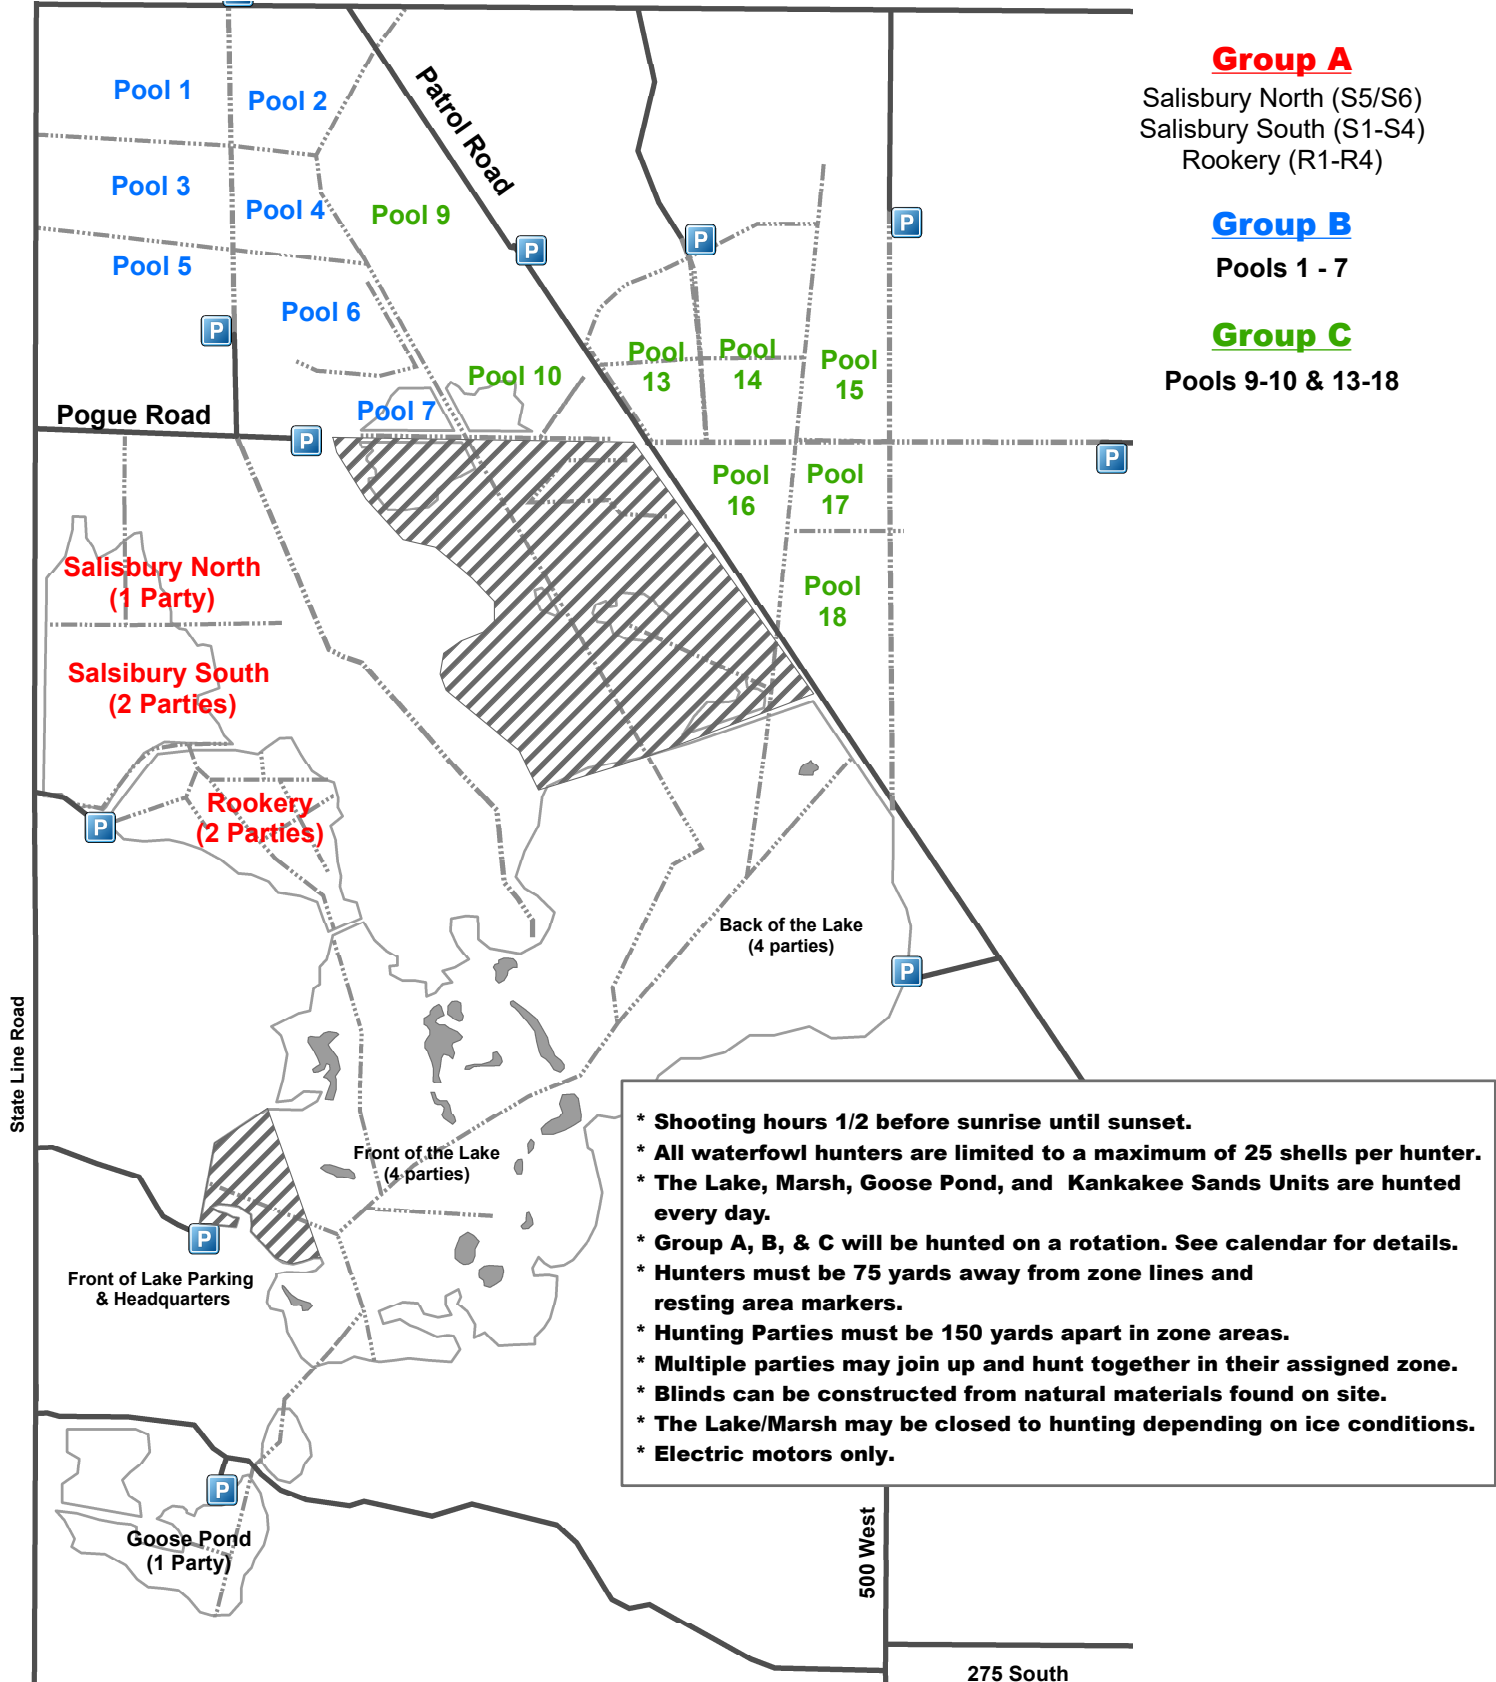

# Willow Slough FWA Late Goose Season Map 2022-23

All Stake Locations and Boundaries Are Approximate  
Hunters can travel through the waterfowl resting area by dam and headquarters.  
No access is allowed in the other waterfowl resting areas.