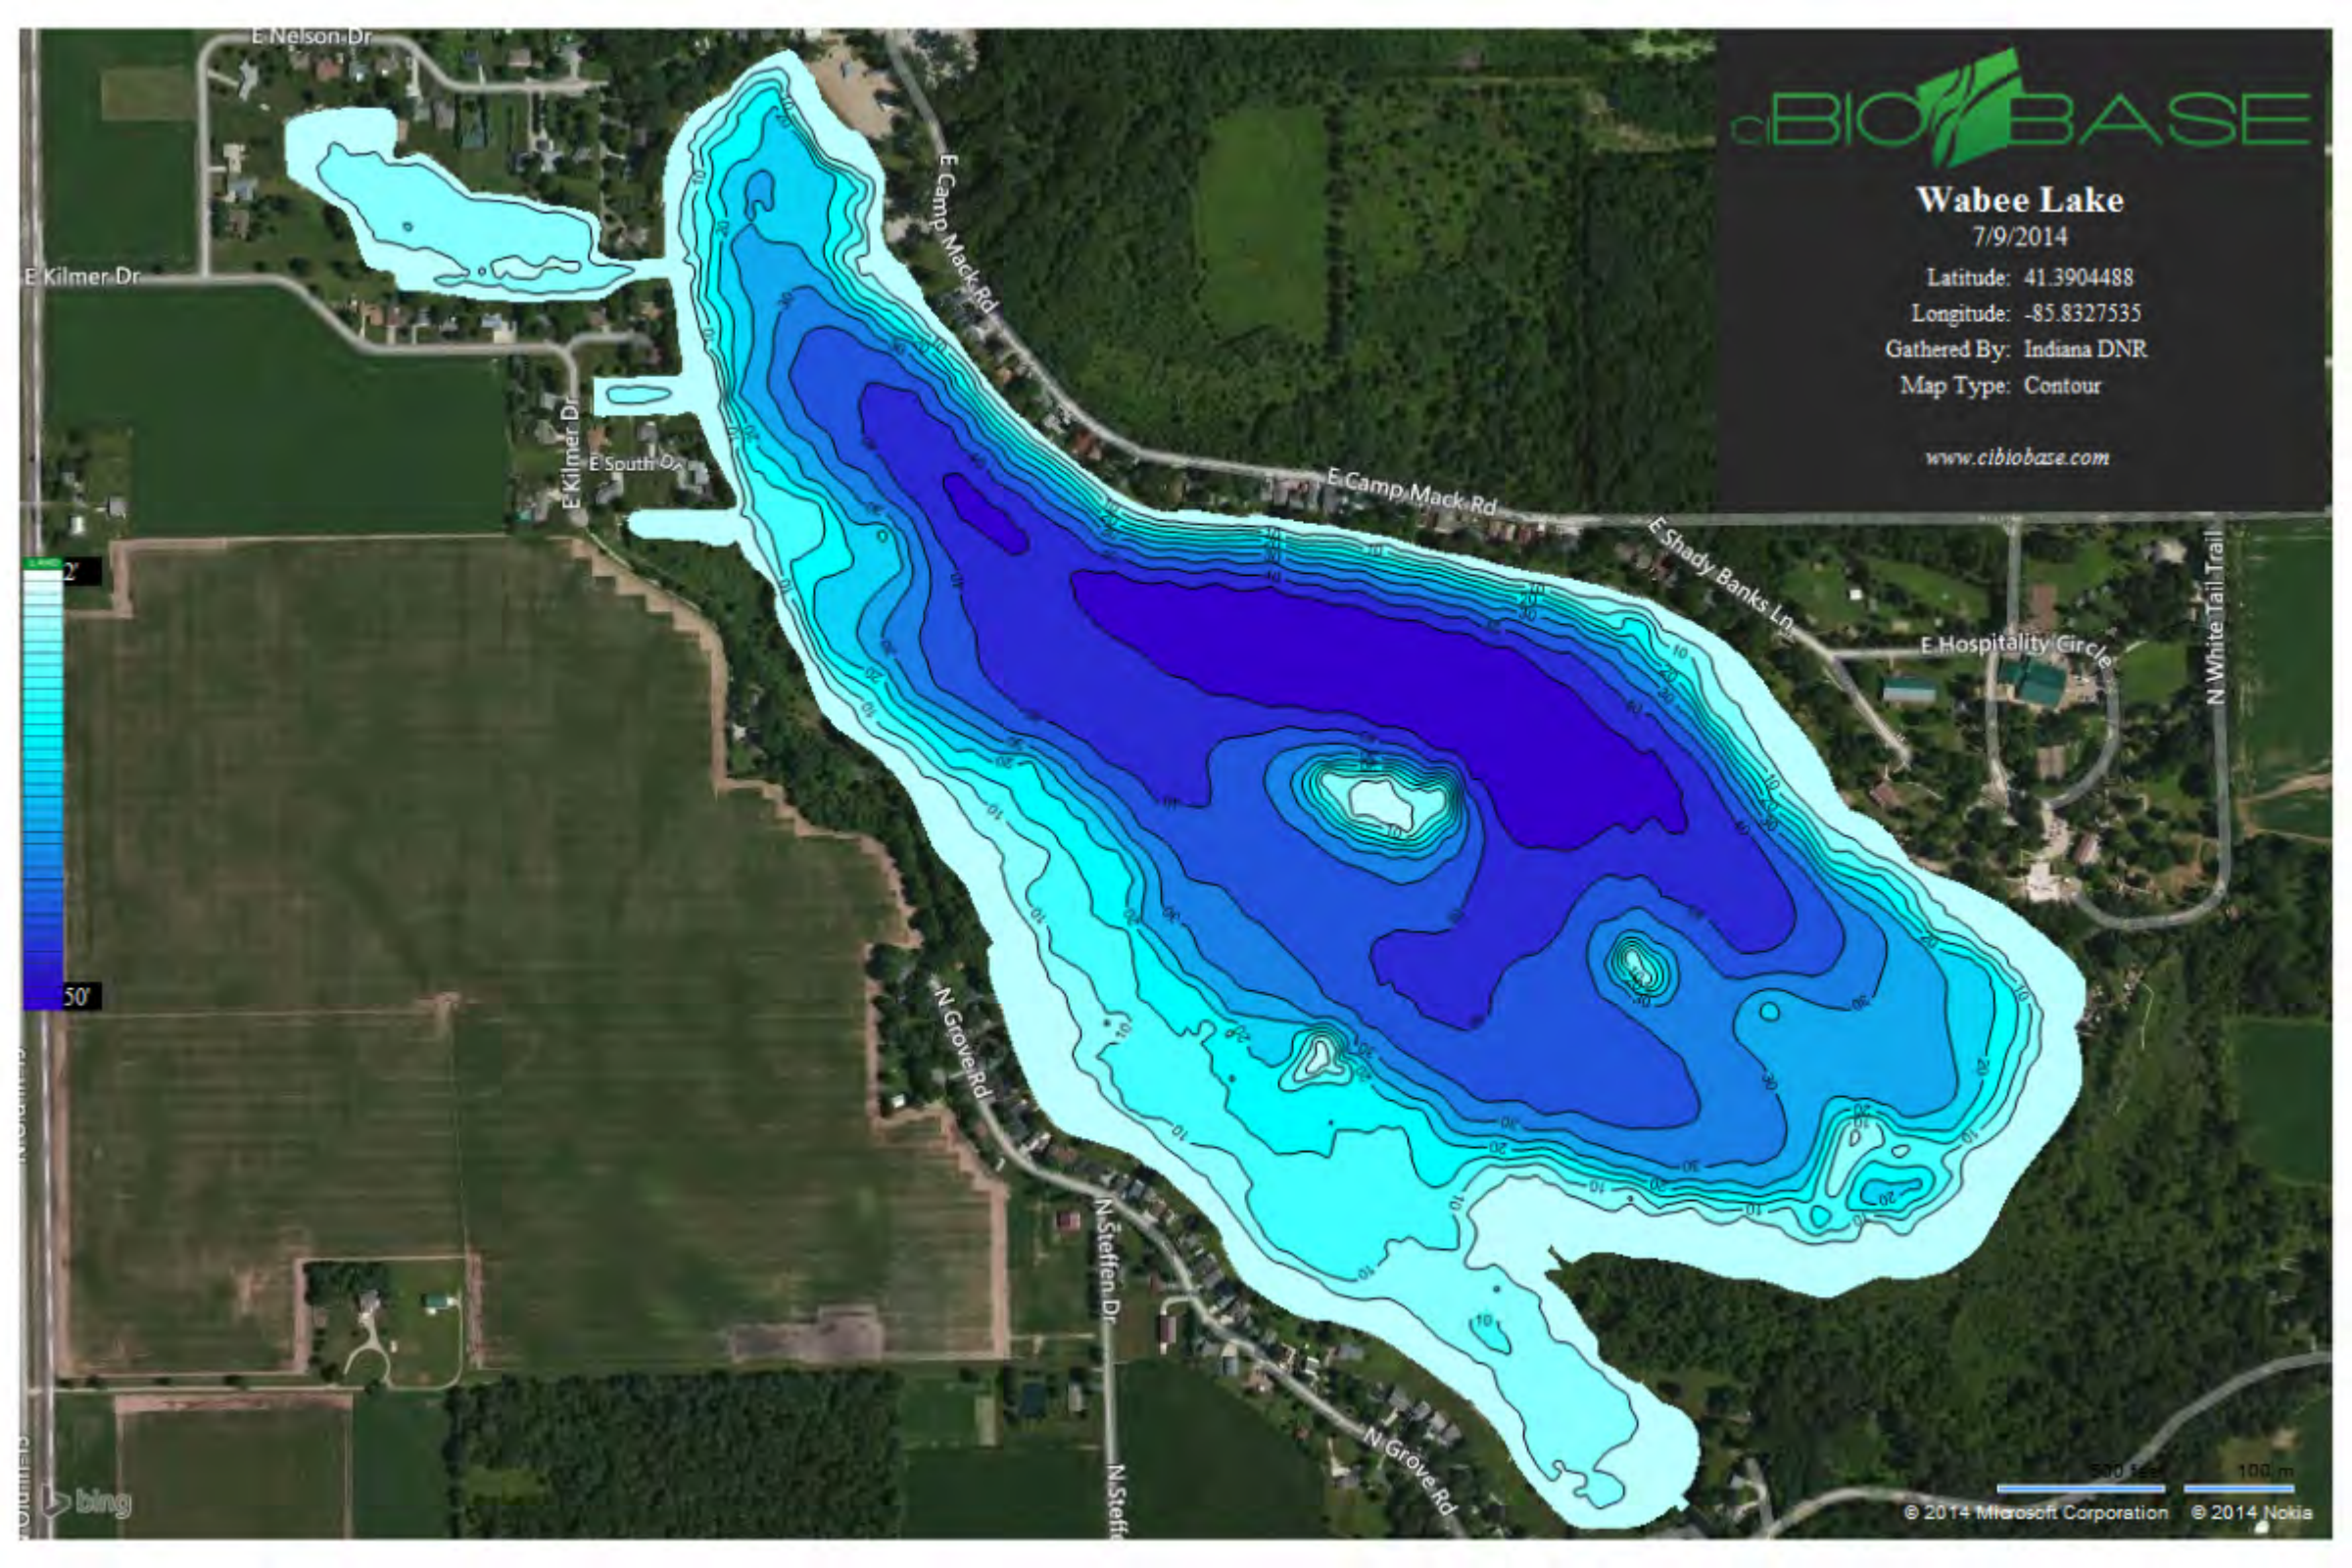

**Wabee Lake**

7/9/2014

Latitude: 41.3904488

Longitude: -85.8327535

Gathered By: Indiana DNR

Map Type: Contour

[www.cibiobase.com](http://www.cibiobase.com)

500 feet 100 m