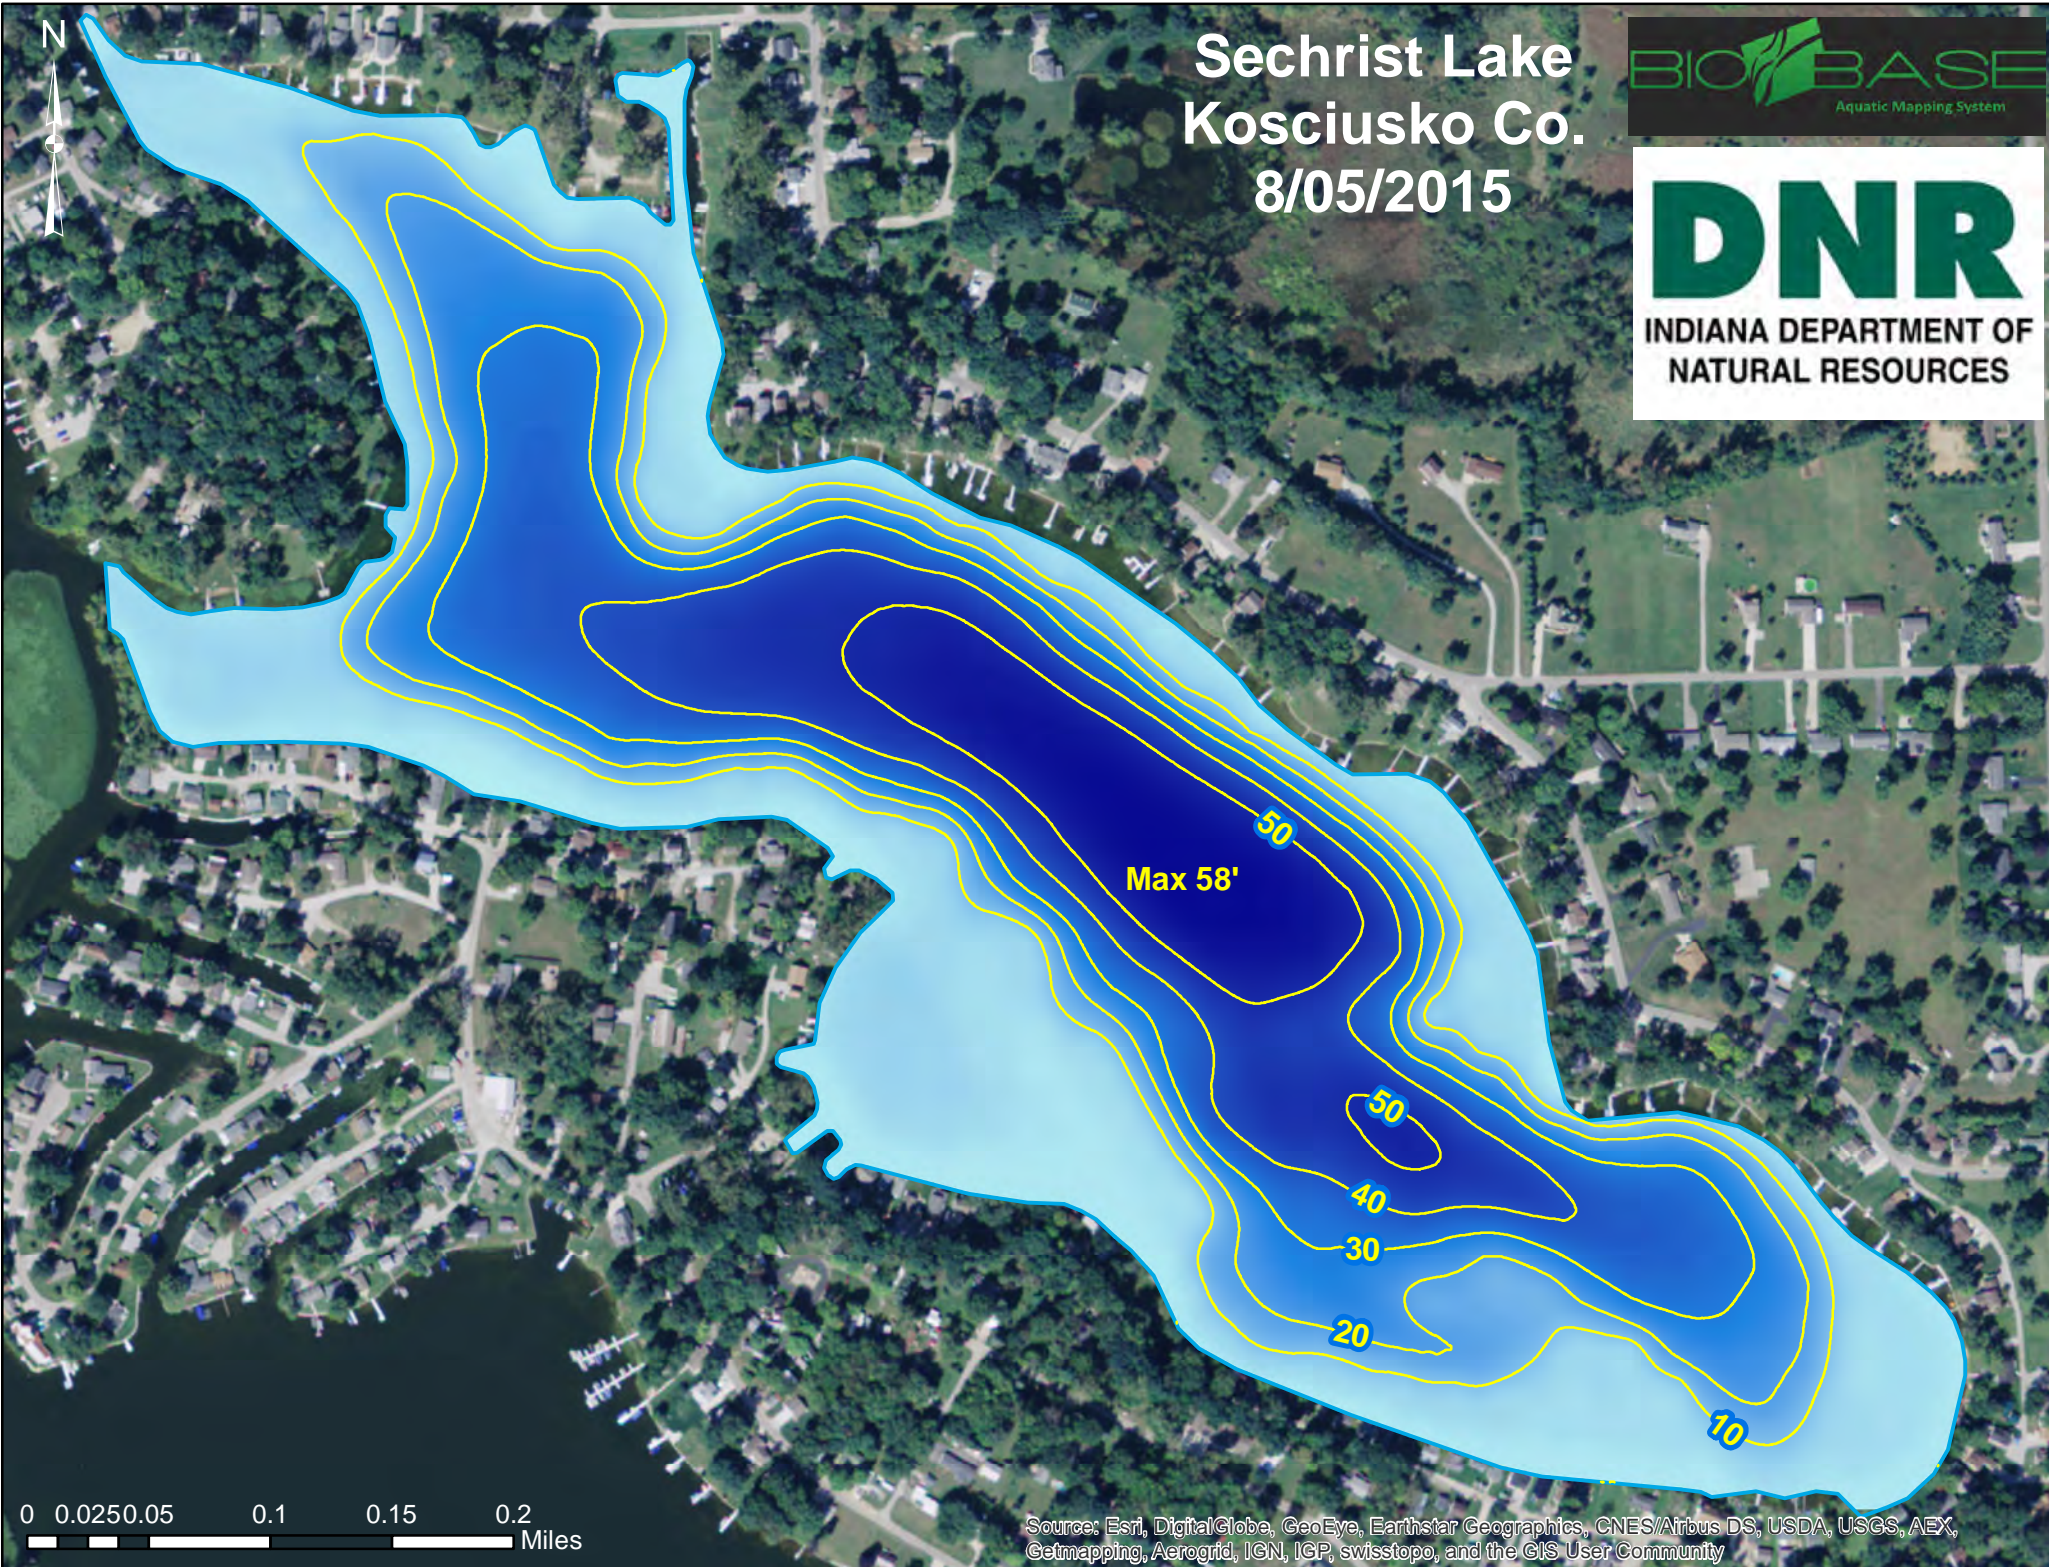

Sechrist Lake Kosciusko Co. 8/05/2015

0 0.025 0.05 0.1 0.15 0.2 Miles

Source: Esri, DigitalGlobe, GeoEye, Earthstar Geographics, CNES/Airbus DS, USDA, USGS, AEX, Getmapping, Aerogrid, IGN, IGP, swisstopo, and the GIS User Community