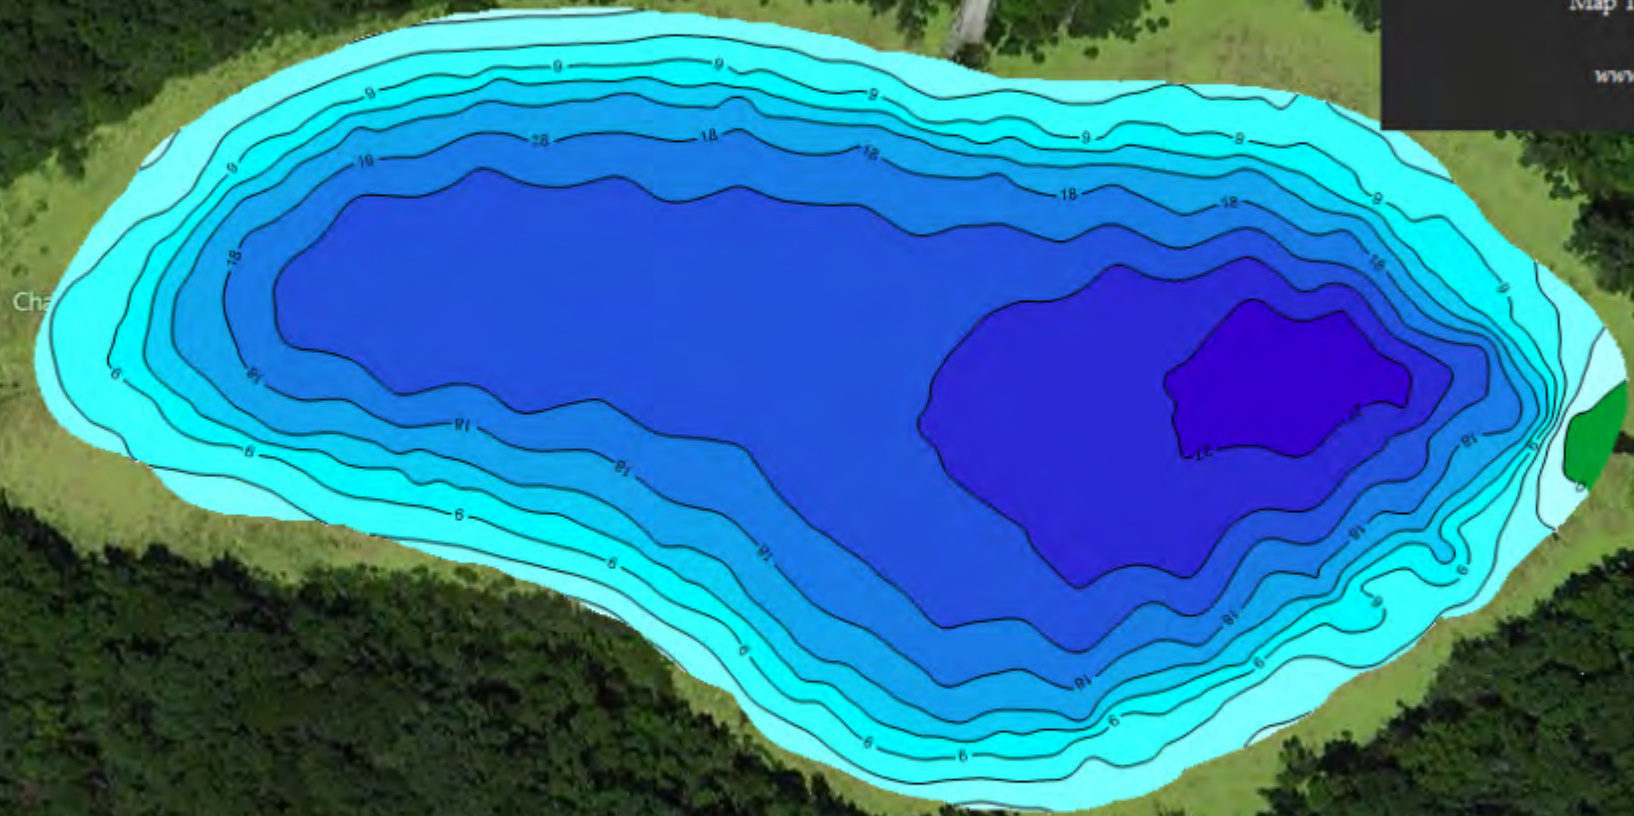

Miller Lake

7/12/2013

Latitude: 41.3333884

Longitude: -85.4188347

Gathered By: Indiana DNR

Map Type: Contour

www.cibiobase.com

Cha

Chain O Lakes State