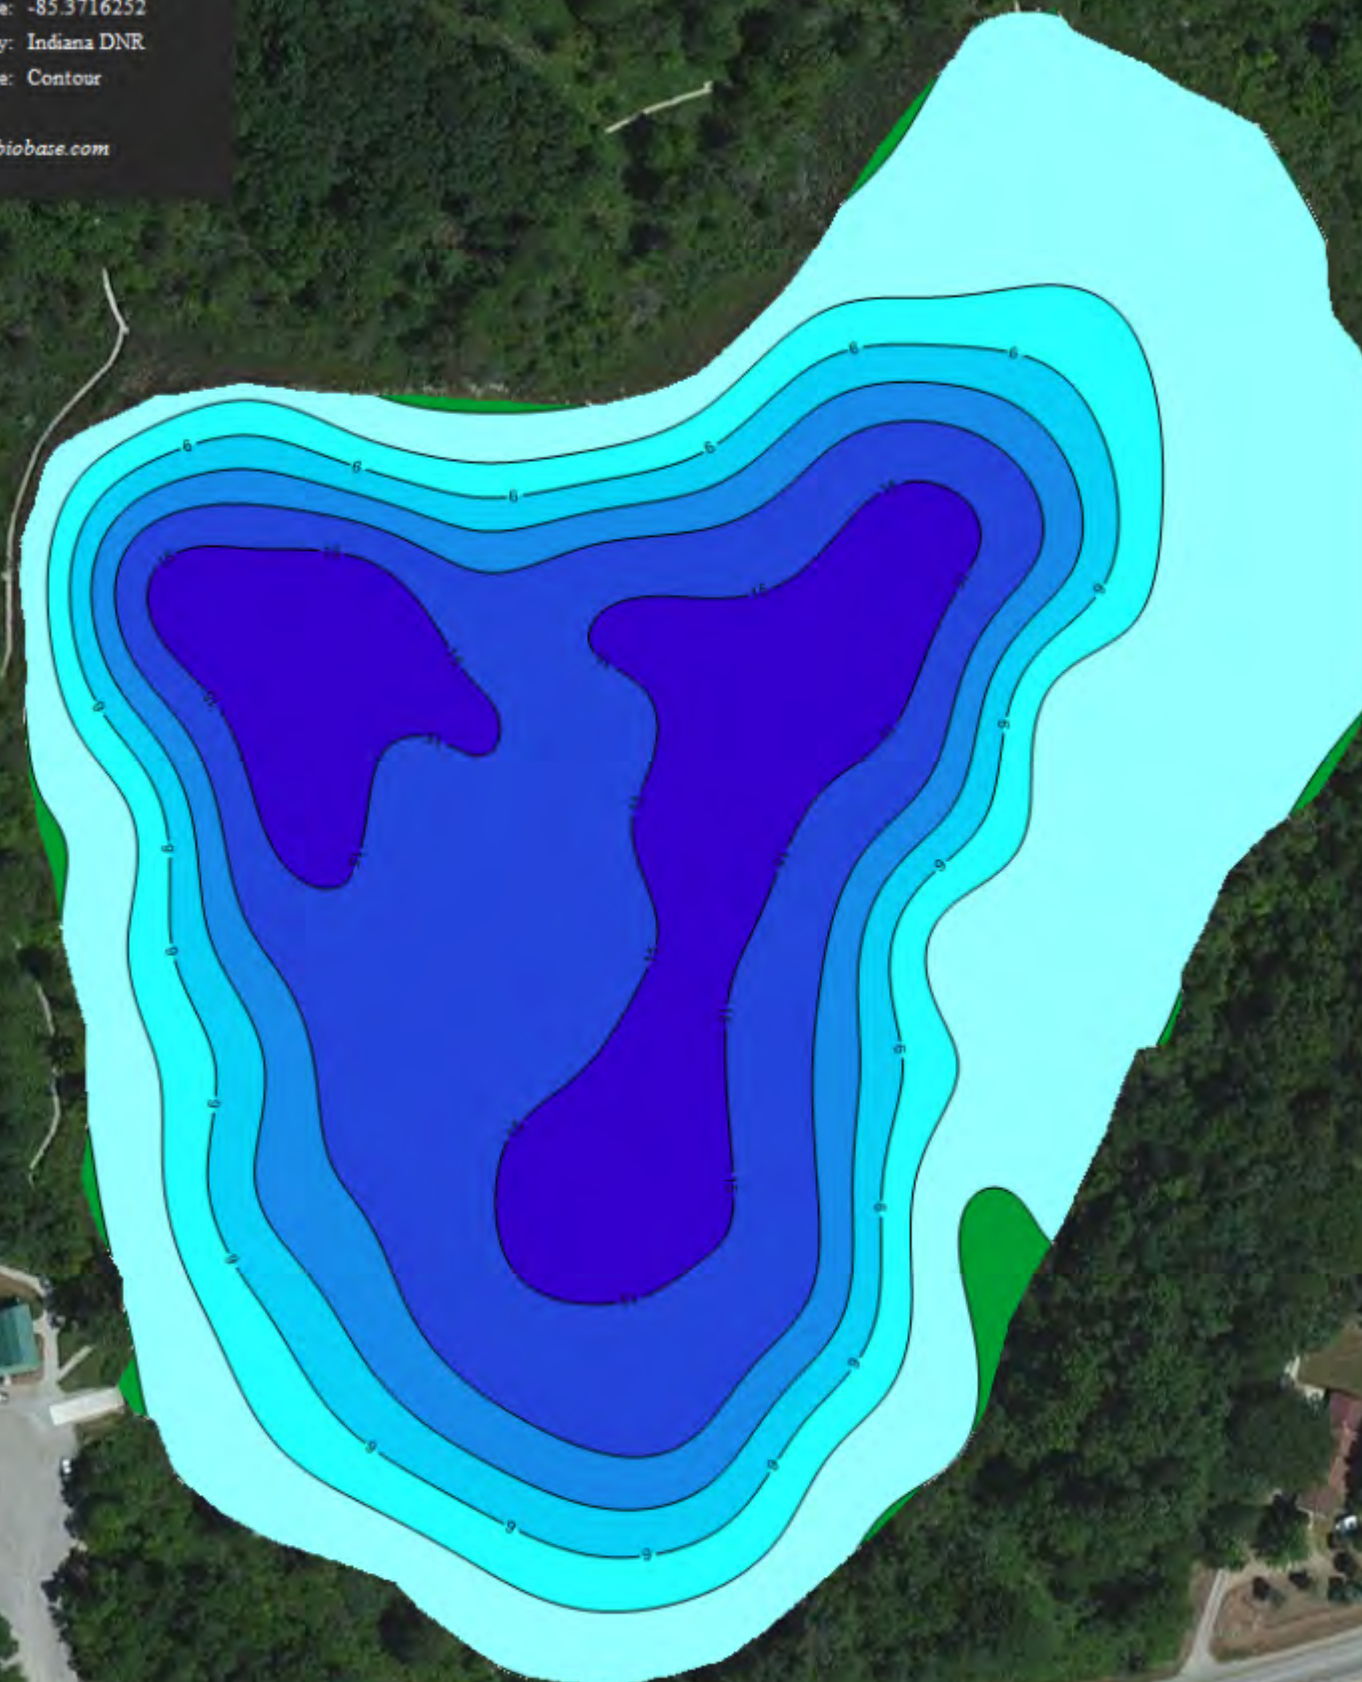

**Meteer Lake**

7/31/2013

Latitude: 41.7192701

Longitude: -85.3716252

Gathered By: Indiana DNR

Map Type: Contour

[www.cibiobase.com](http://www.cibiobase.com)

E IN-120

120

E IN-120