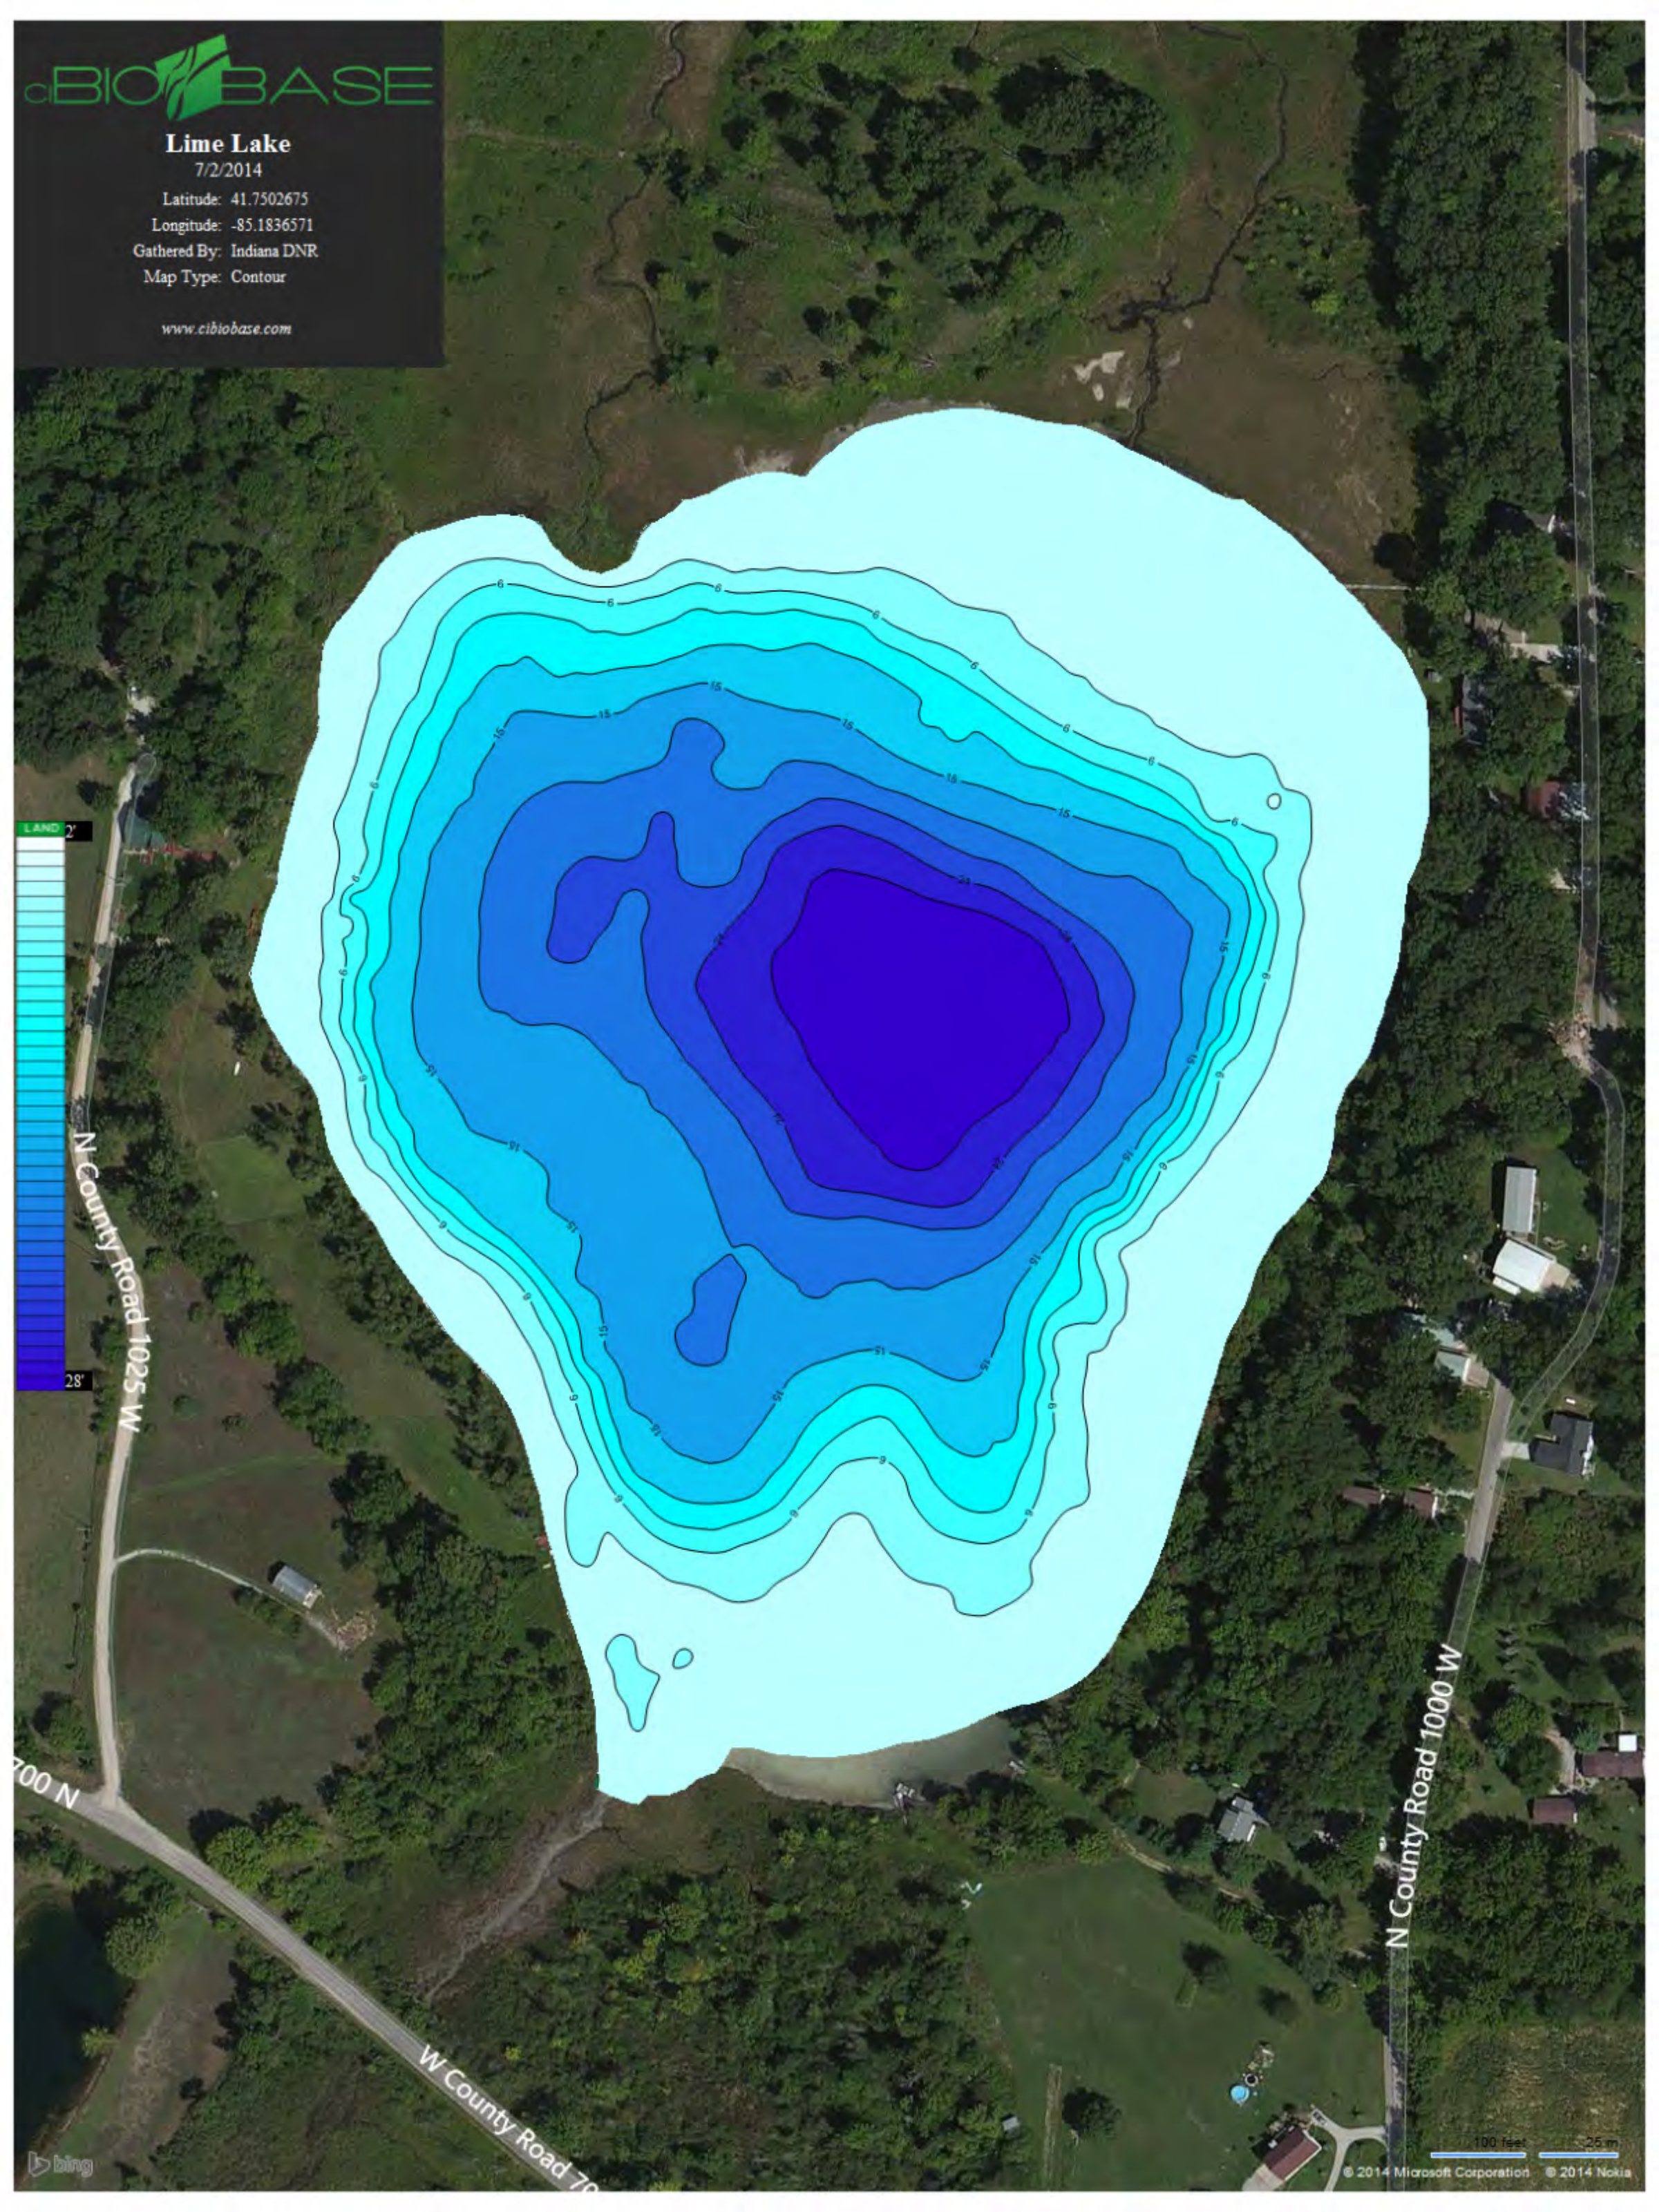

Lime Lake

7/2/2014

Latitude: 41.7502675

Longitude: -85.1836571

Gathered By: Indiana DNR

Map Type: Contour

www.cibiobase.com

N County Road 1000 W

N County Road 1025 W

W County Road 700 N

100 feet 25 m

© 2014 Microsoft Corporation © 2014 Nokia