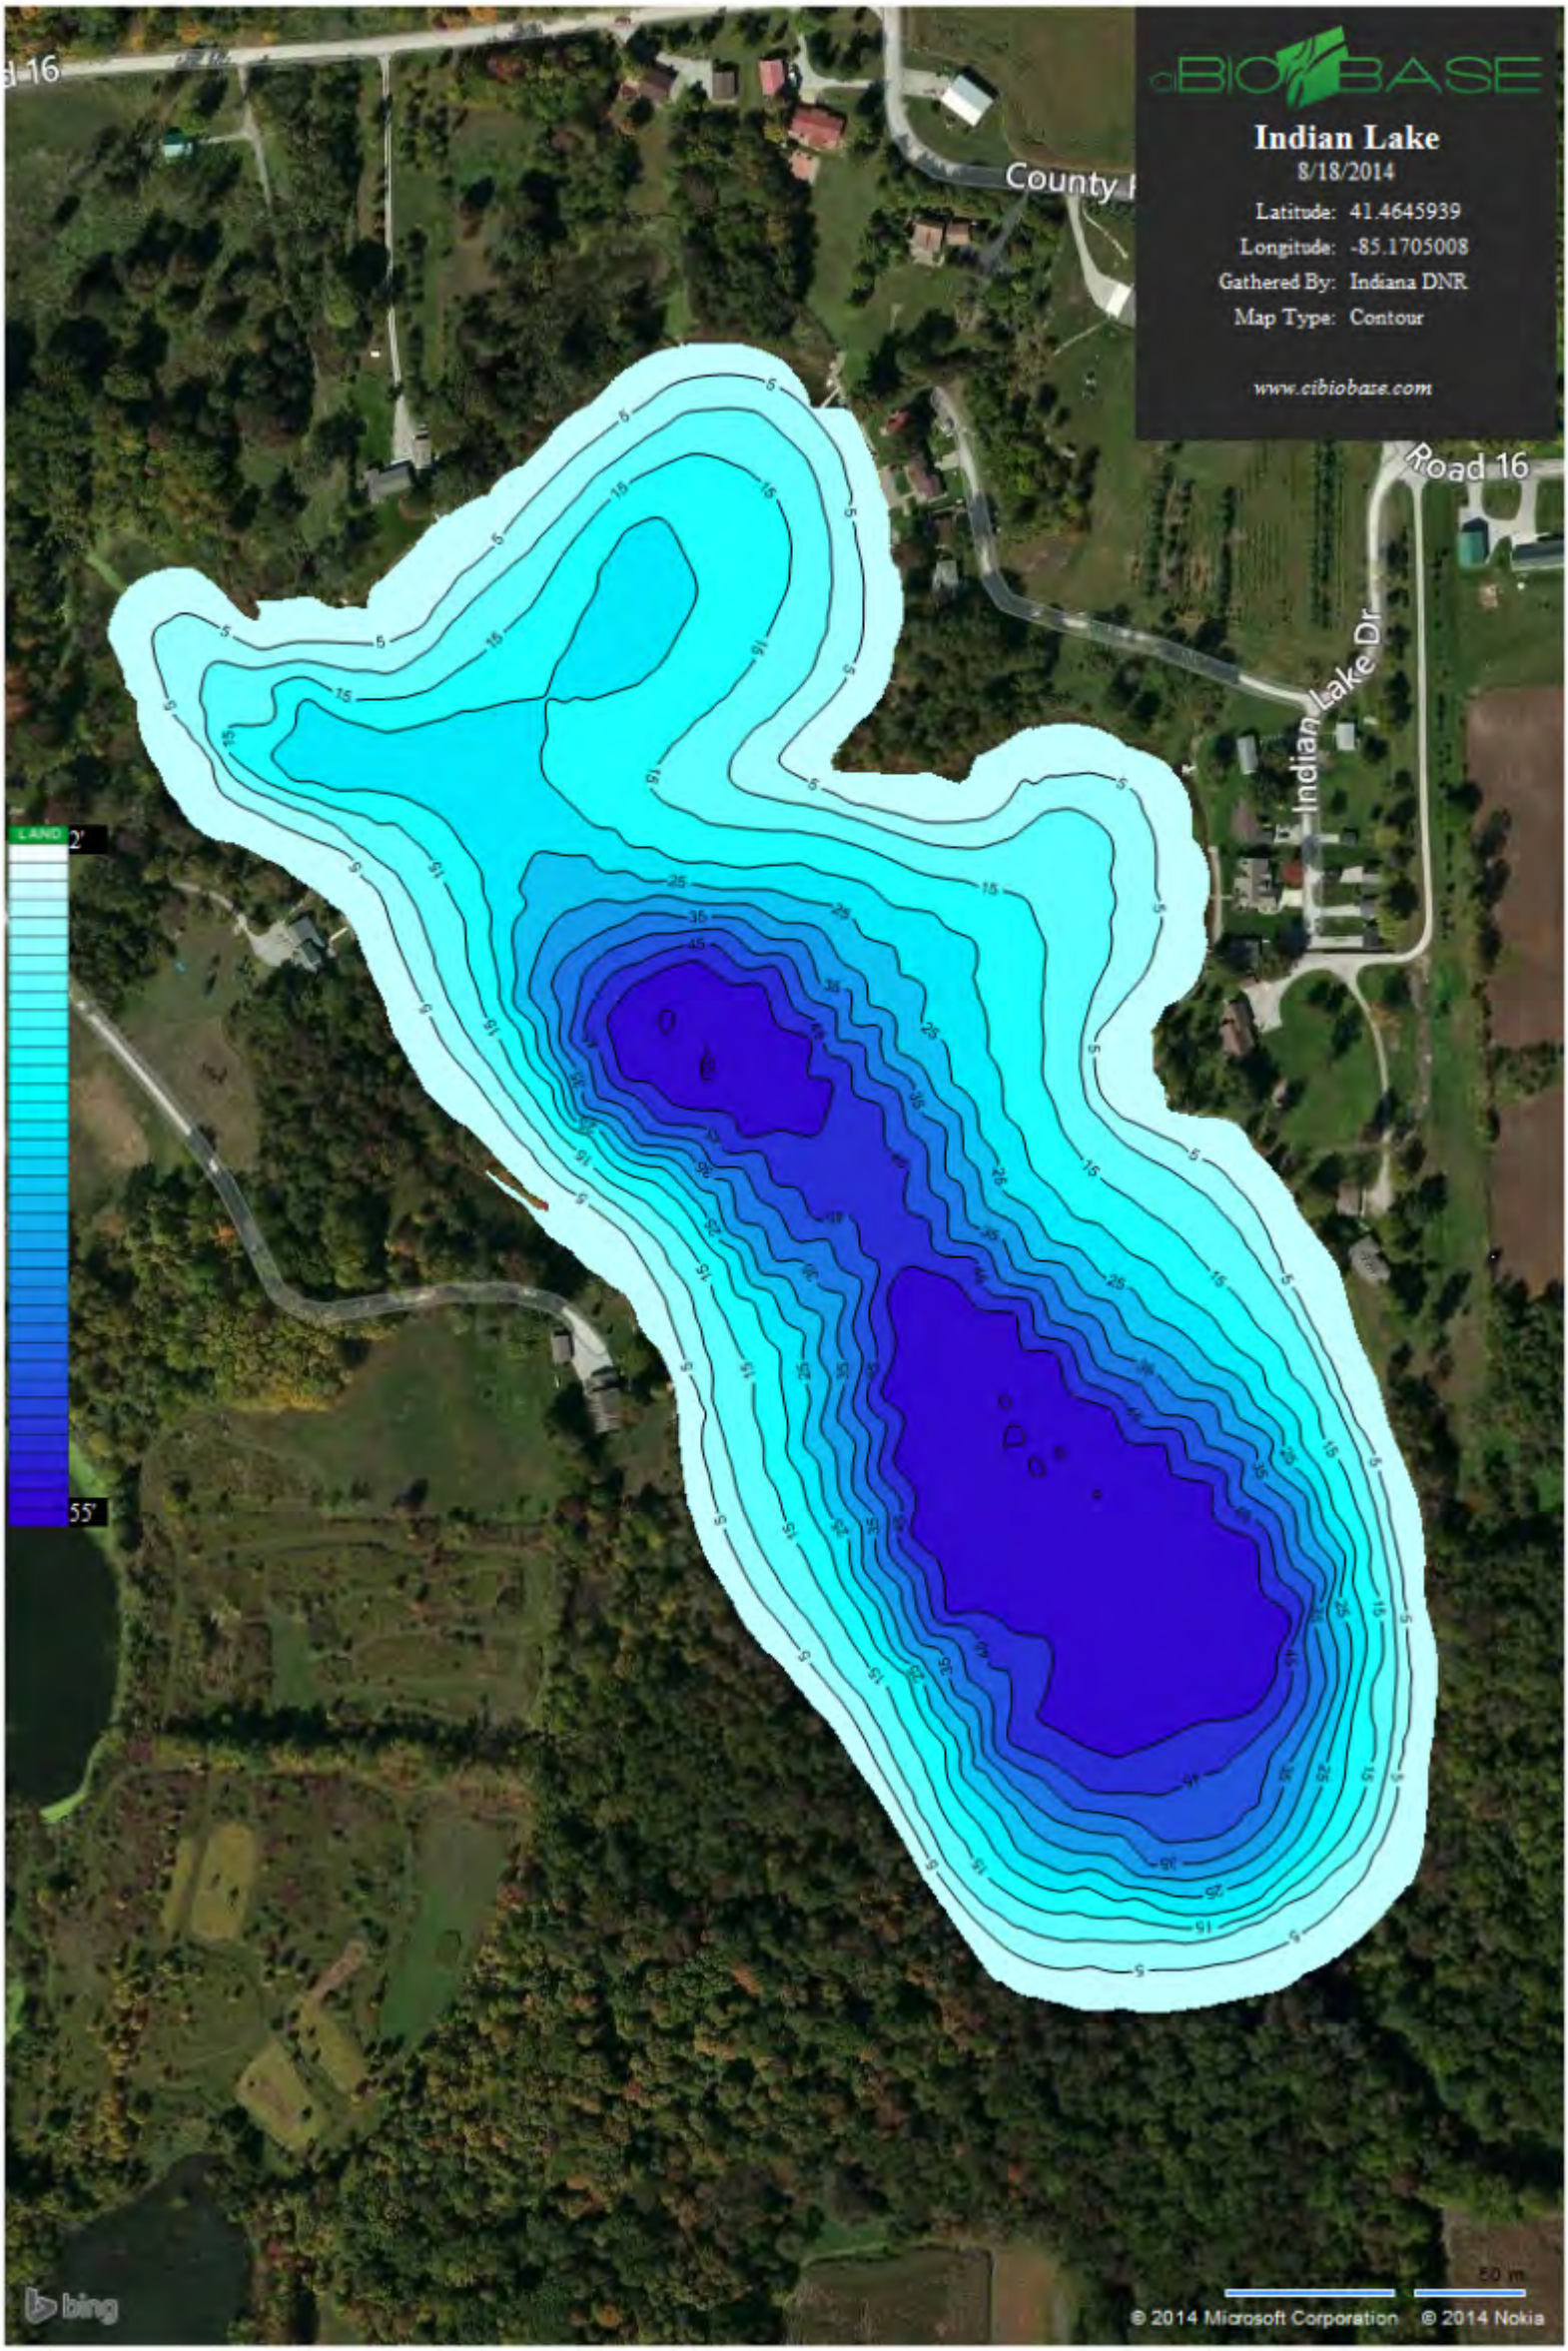

### Indian Lake

8/18/2014

Latitude: 41.4645939

Longitude: -85.1705008

Gathered By: Indiana DNR

Map Type: Contour

[www.cibiobase.com](http://www.cibiobase.com)

Road 16

Indian Lake Dr

County I

d-16