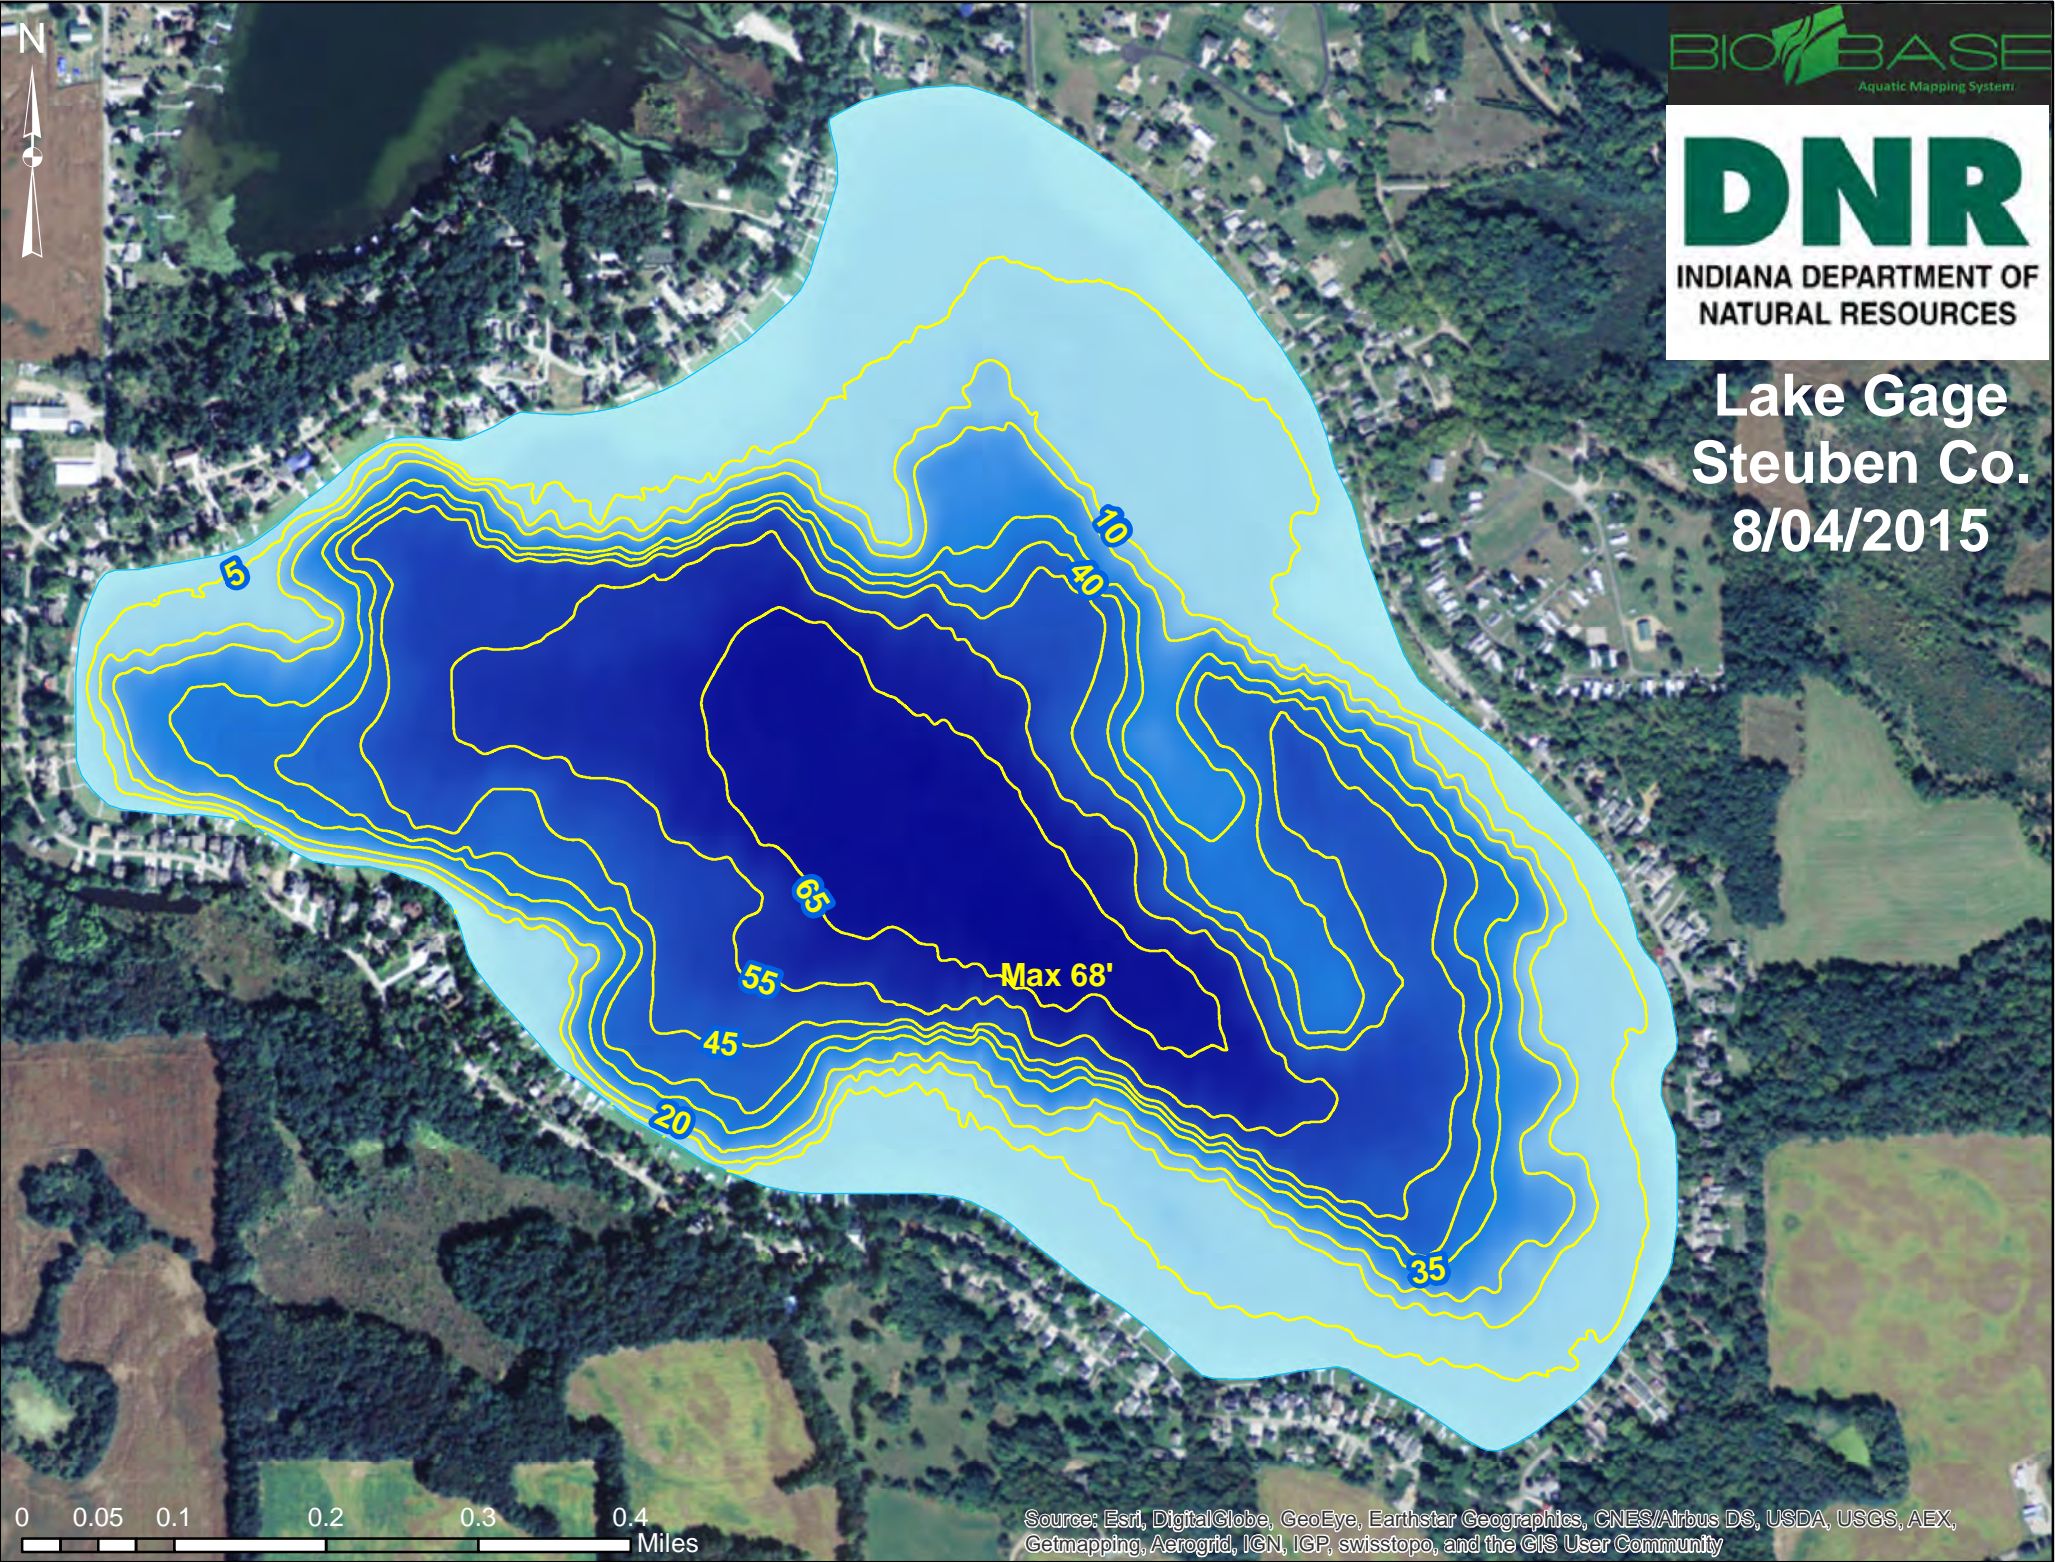

Lake Gage  
Steuben Co.  
8/04/2015

0 0.05 0.1 0.2 0.3 0.4  
Miles

Source: Esri, DigitalGlobe, GeoEye, Earthstar Geographics, CNES/Airbus DS, USDA, USGS, AEX, Getmapping, Aerogrid, IGN, IGP, swisstopo, and the GIS User Community