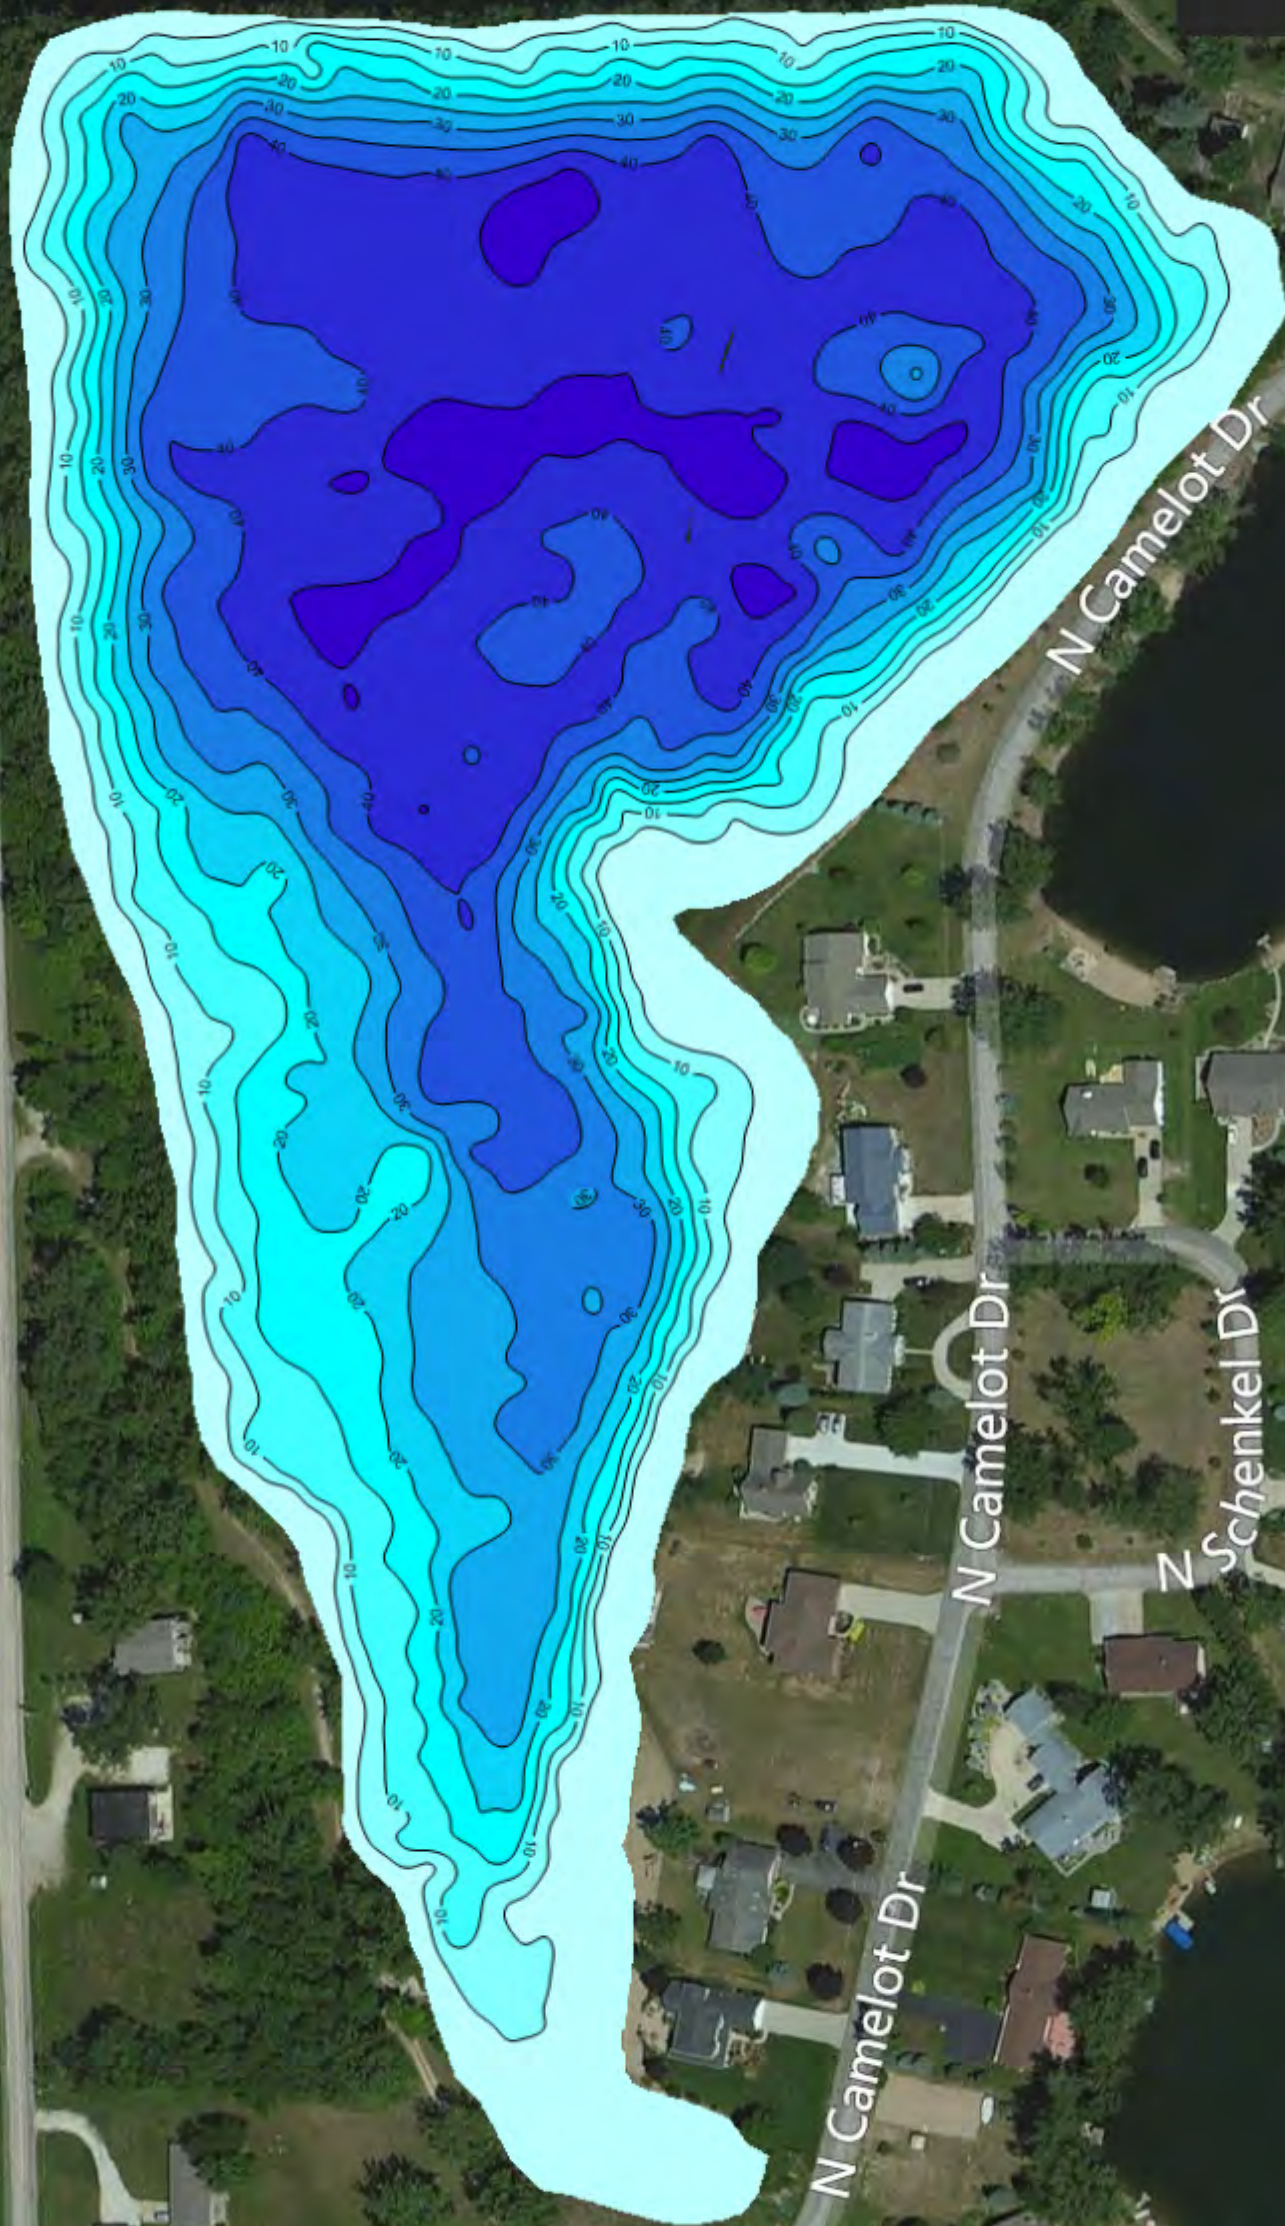

Dillard Lake

9/5/2013

Latitude: 41.4194577

Longitude: -85.7962121

Gathered By: Indiana DNR

Map Type: Contour

www.cibiobase.com

N

E Coun

N Camelot Dr

N Camelot Dr

N Schenkel Dr

N Camelot Dr

N Camelot Tr