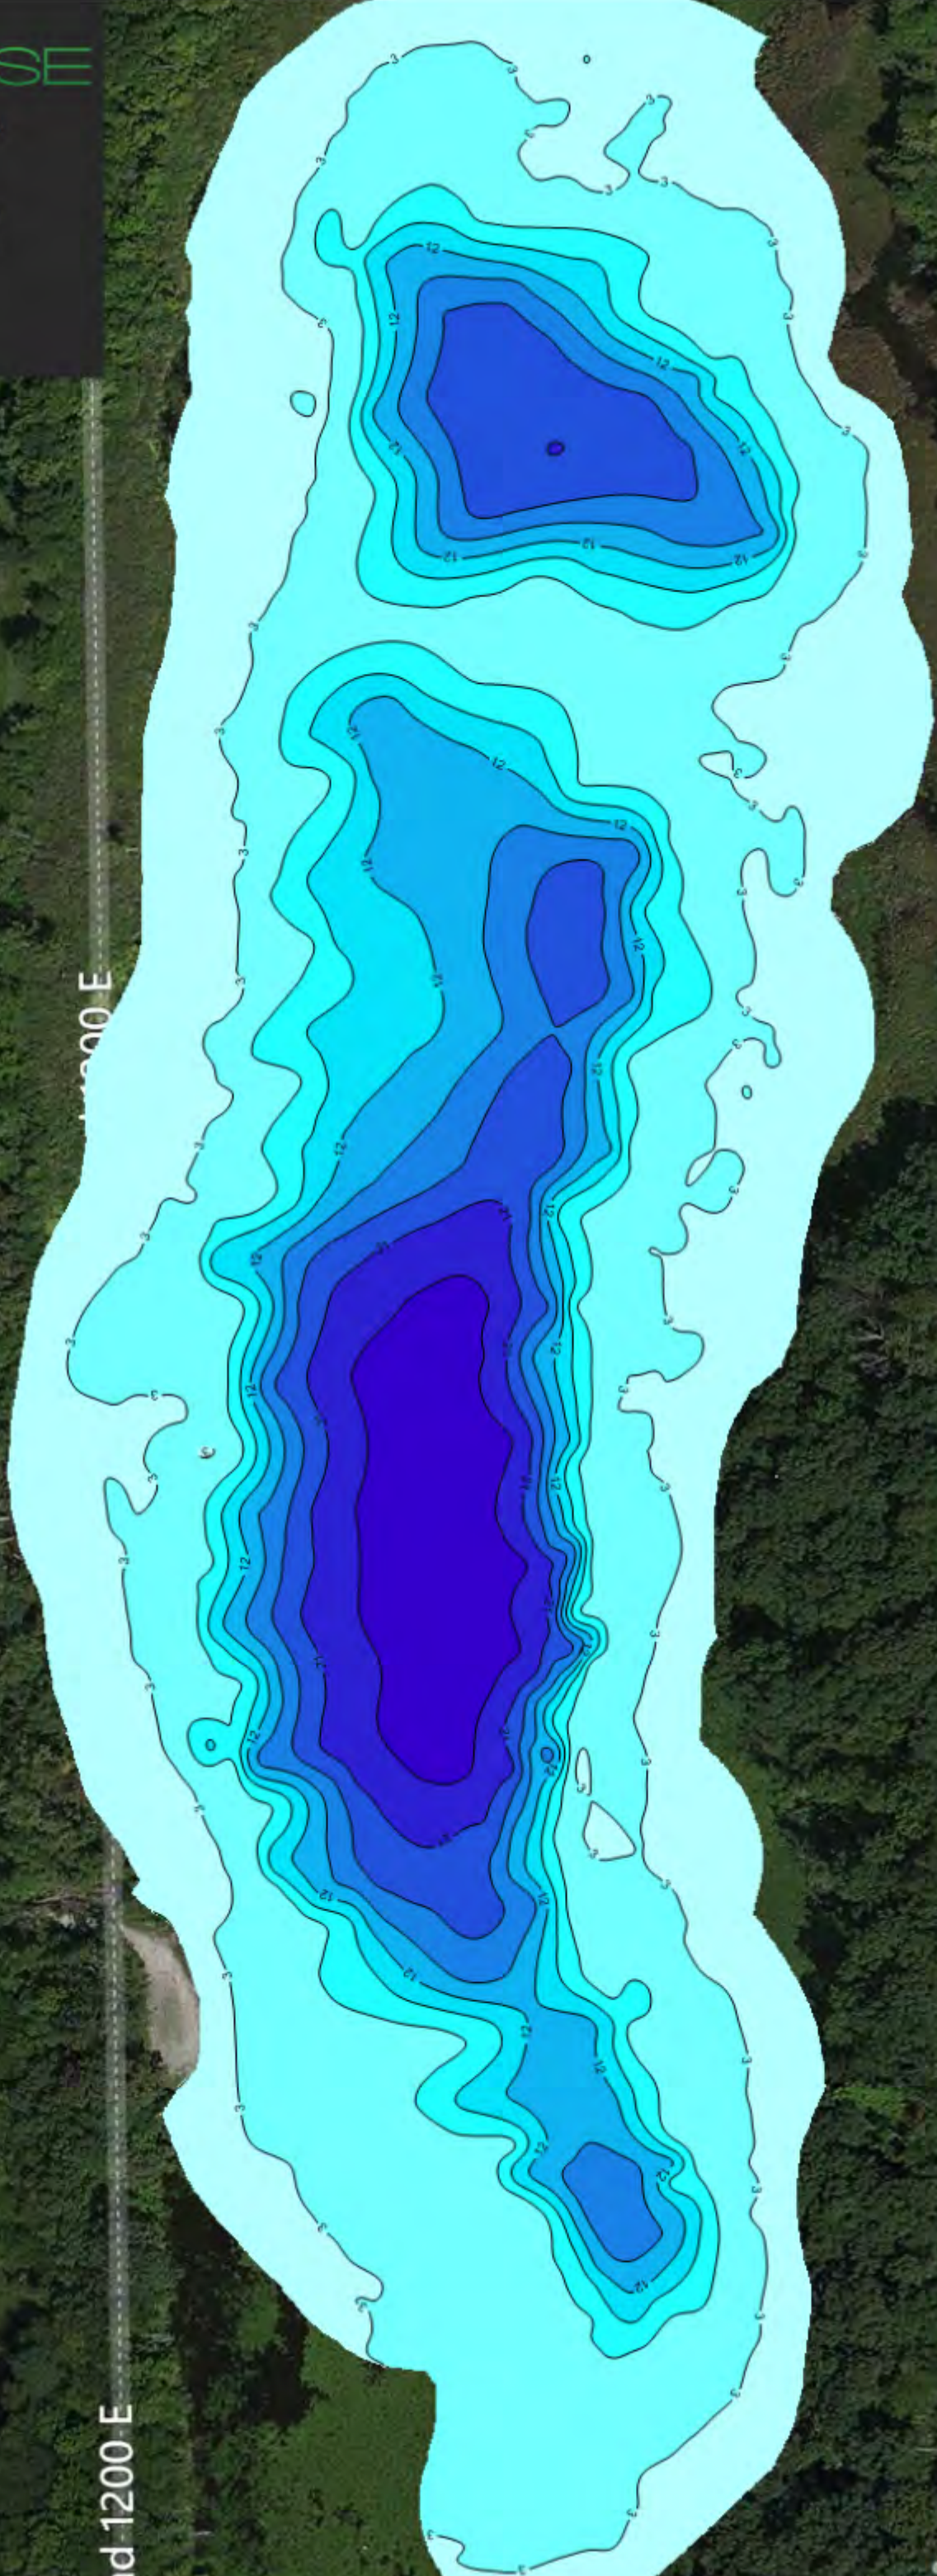

Beaverdam Lake

7/11/2013

Latitude: 41.6982005

Longitude: -85.1942108

Gathered By: Indiana DNR

Map Type: Contour

www.cibiobase.com

d 375 N

ad 1200 E