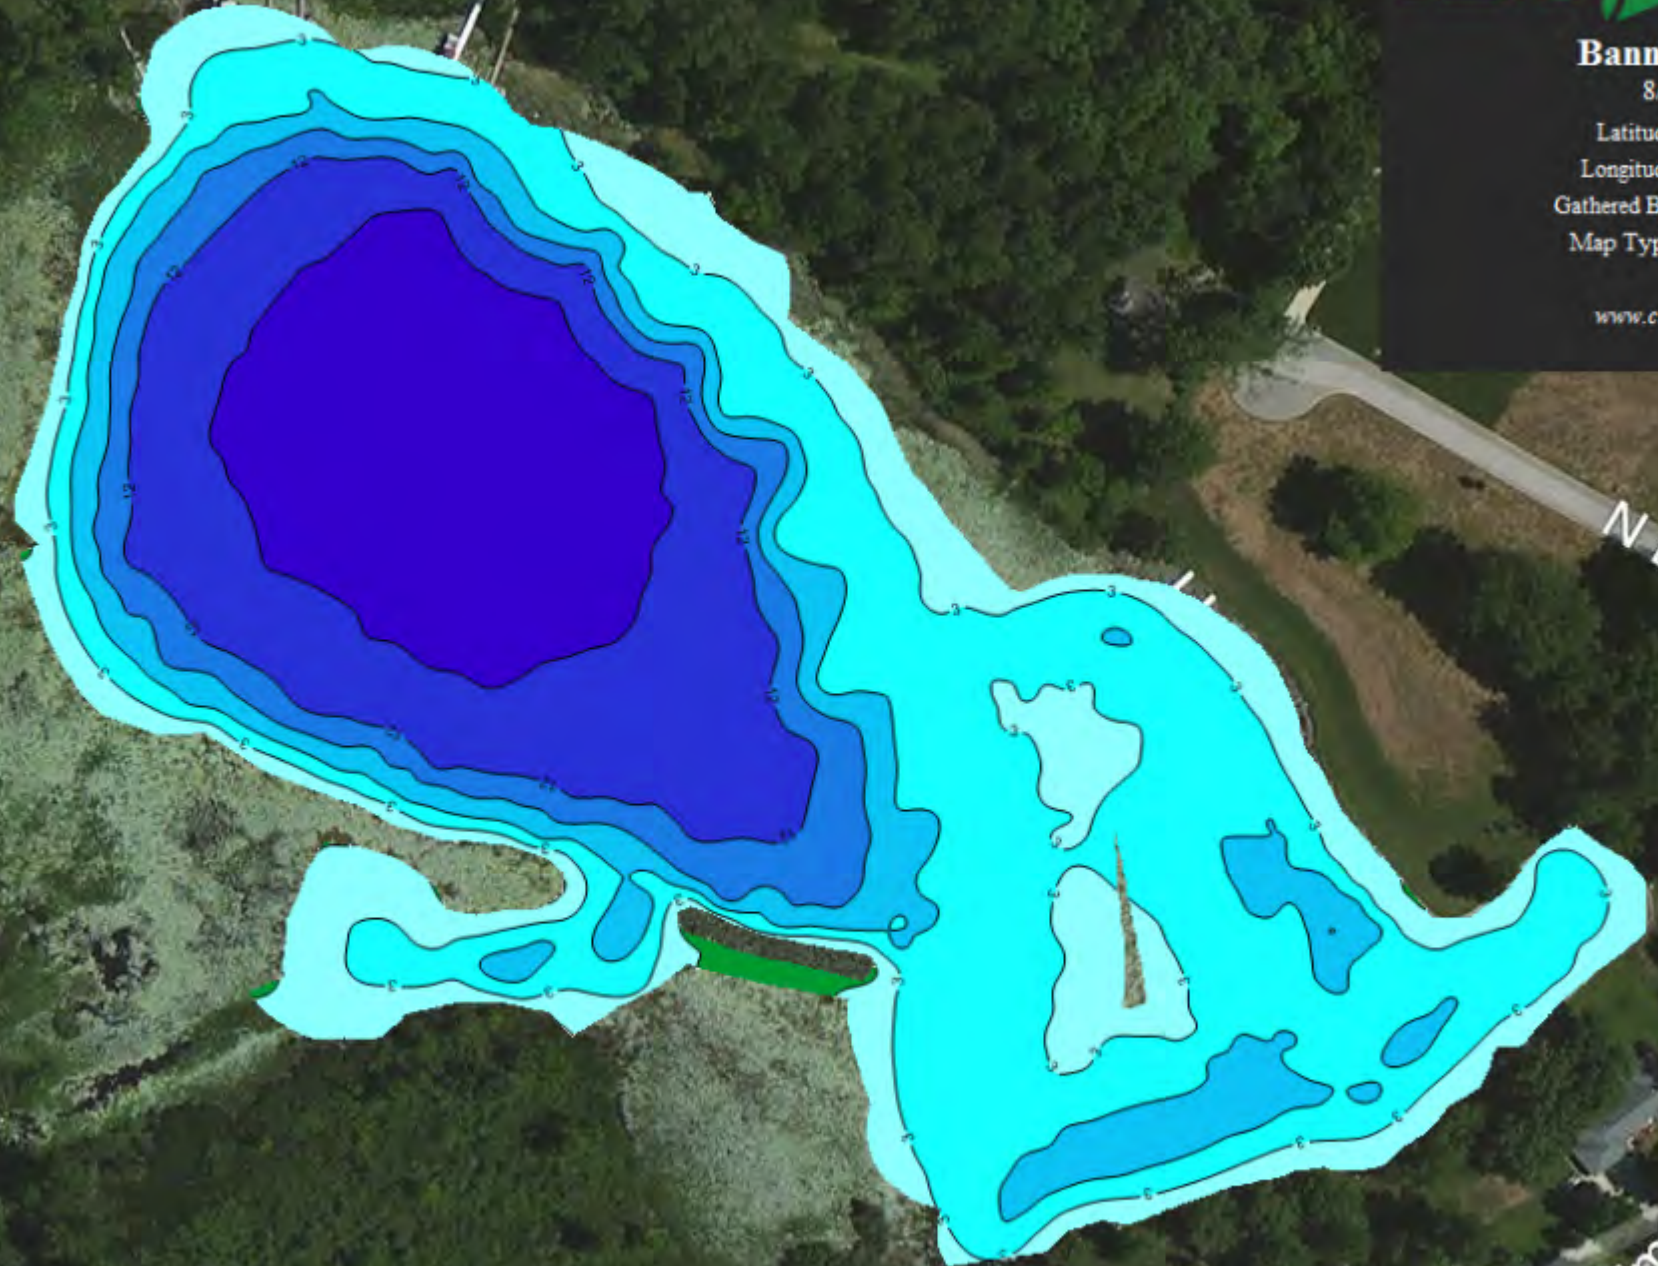

Banning Lake

8/8/2013

Latitude: 41.3008689

Longitude: -85.7390448

Gathered By: Indiana DNR

Map Type: Contour

www.cibiobase.com

N Brandywine Ln