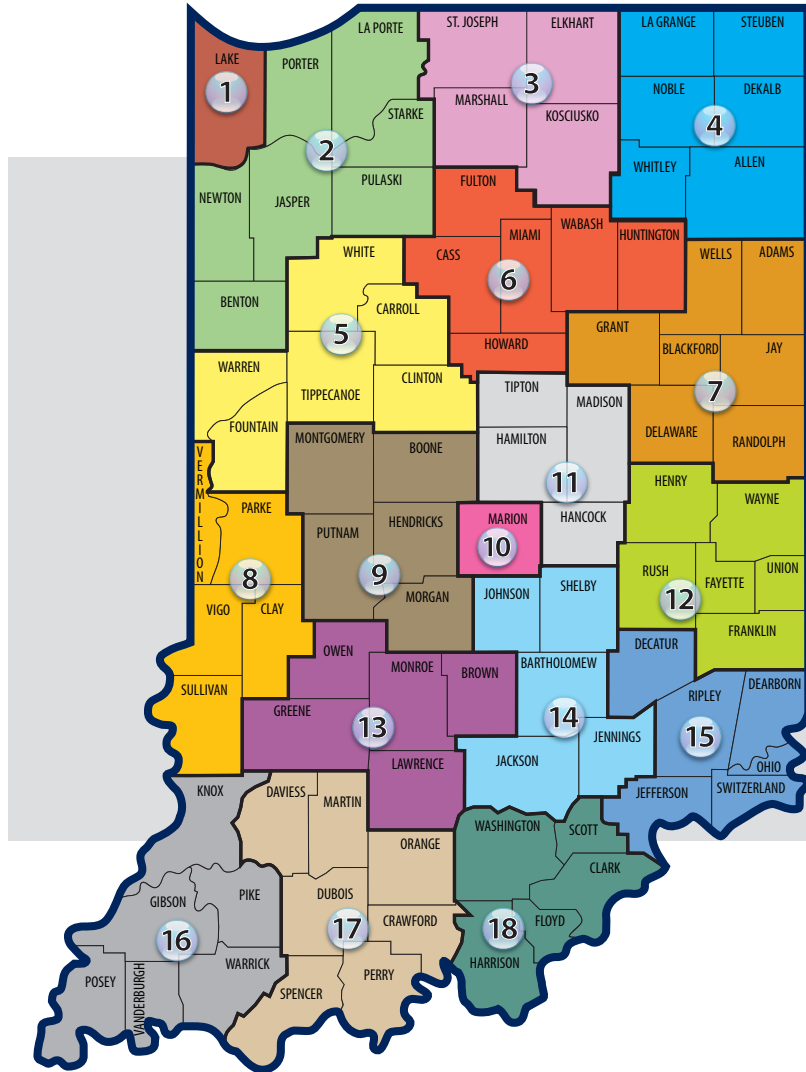

Adoption Consultants Map

Thank you for your interest in Indiana's Adoption Program. This map shows the adoption consultants who coordinate adoption information for their teams.

For more information, visit www.indianaadoptionprogram.org
or call toll-free 1-888-25-ADOPT.

- **1** Ivraline Applewhite
  219-250-0957
  Ivraline.Applewhite@dcs.IN.gov
- **2** Jackie Jennings
  219-234-2829
  Jacqueline.Jennings@dcs.IN.gov
- **3** Michelle Nell
  219-851-3174
  Michelle.Nell@dcs.IN.gov
- **4** Ashley Dicke
  260-414-2095
  Ashley.Dicke@dcs.IN.gov
- **5** Carrie Snider
  765-412-1830
  Carrie.Snider@dcs.IN.gov
- **6** Sarah Moyer
  574-780-5572
  Sarah.Moyer@dcs.IN.gov
- **7** Dawn Kunkler
  765-509-0861
  Dawn.Kunkler@dcs.IN.gov
- **8** Jenna Hay
  812-564-8077
  Jenna.Hay@dcs.IN.gov
- **9** Chad Shewman
  317-670-7432
  Chad.Shewman@dcs.IN.gov
- **10 A** Sharon Grayson
  317-607-7682
  Sharon.Grayson@dcs.IN.gov
- **10 B** Ann Arvidson
  765-422-8338
  Ann.Arvidson@dcs.IN.gov
- **11** Steve Oetting
  765-639-8622
  Stephen.Oetting@dcs.IN.gov
- **12** Heather Click
  812-593-2763
  Shannon.Click@dcs.IN.gov
- **13** Denise Donaldson
  812-564-1834
  Denise.Donaldson@dcs.IN.gov
- **14** Beth Dillon
  317-650-6167
  Elizabeth.Dillon@dcs.IN.gov