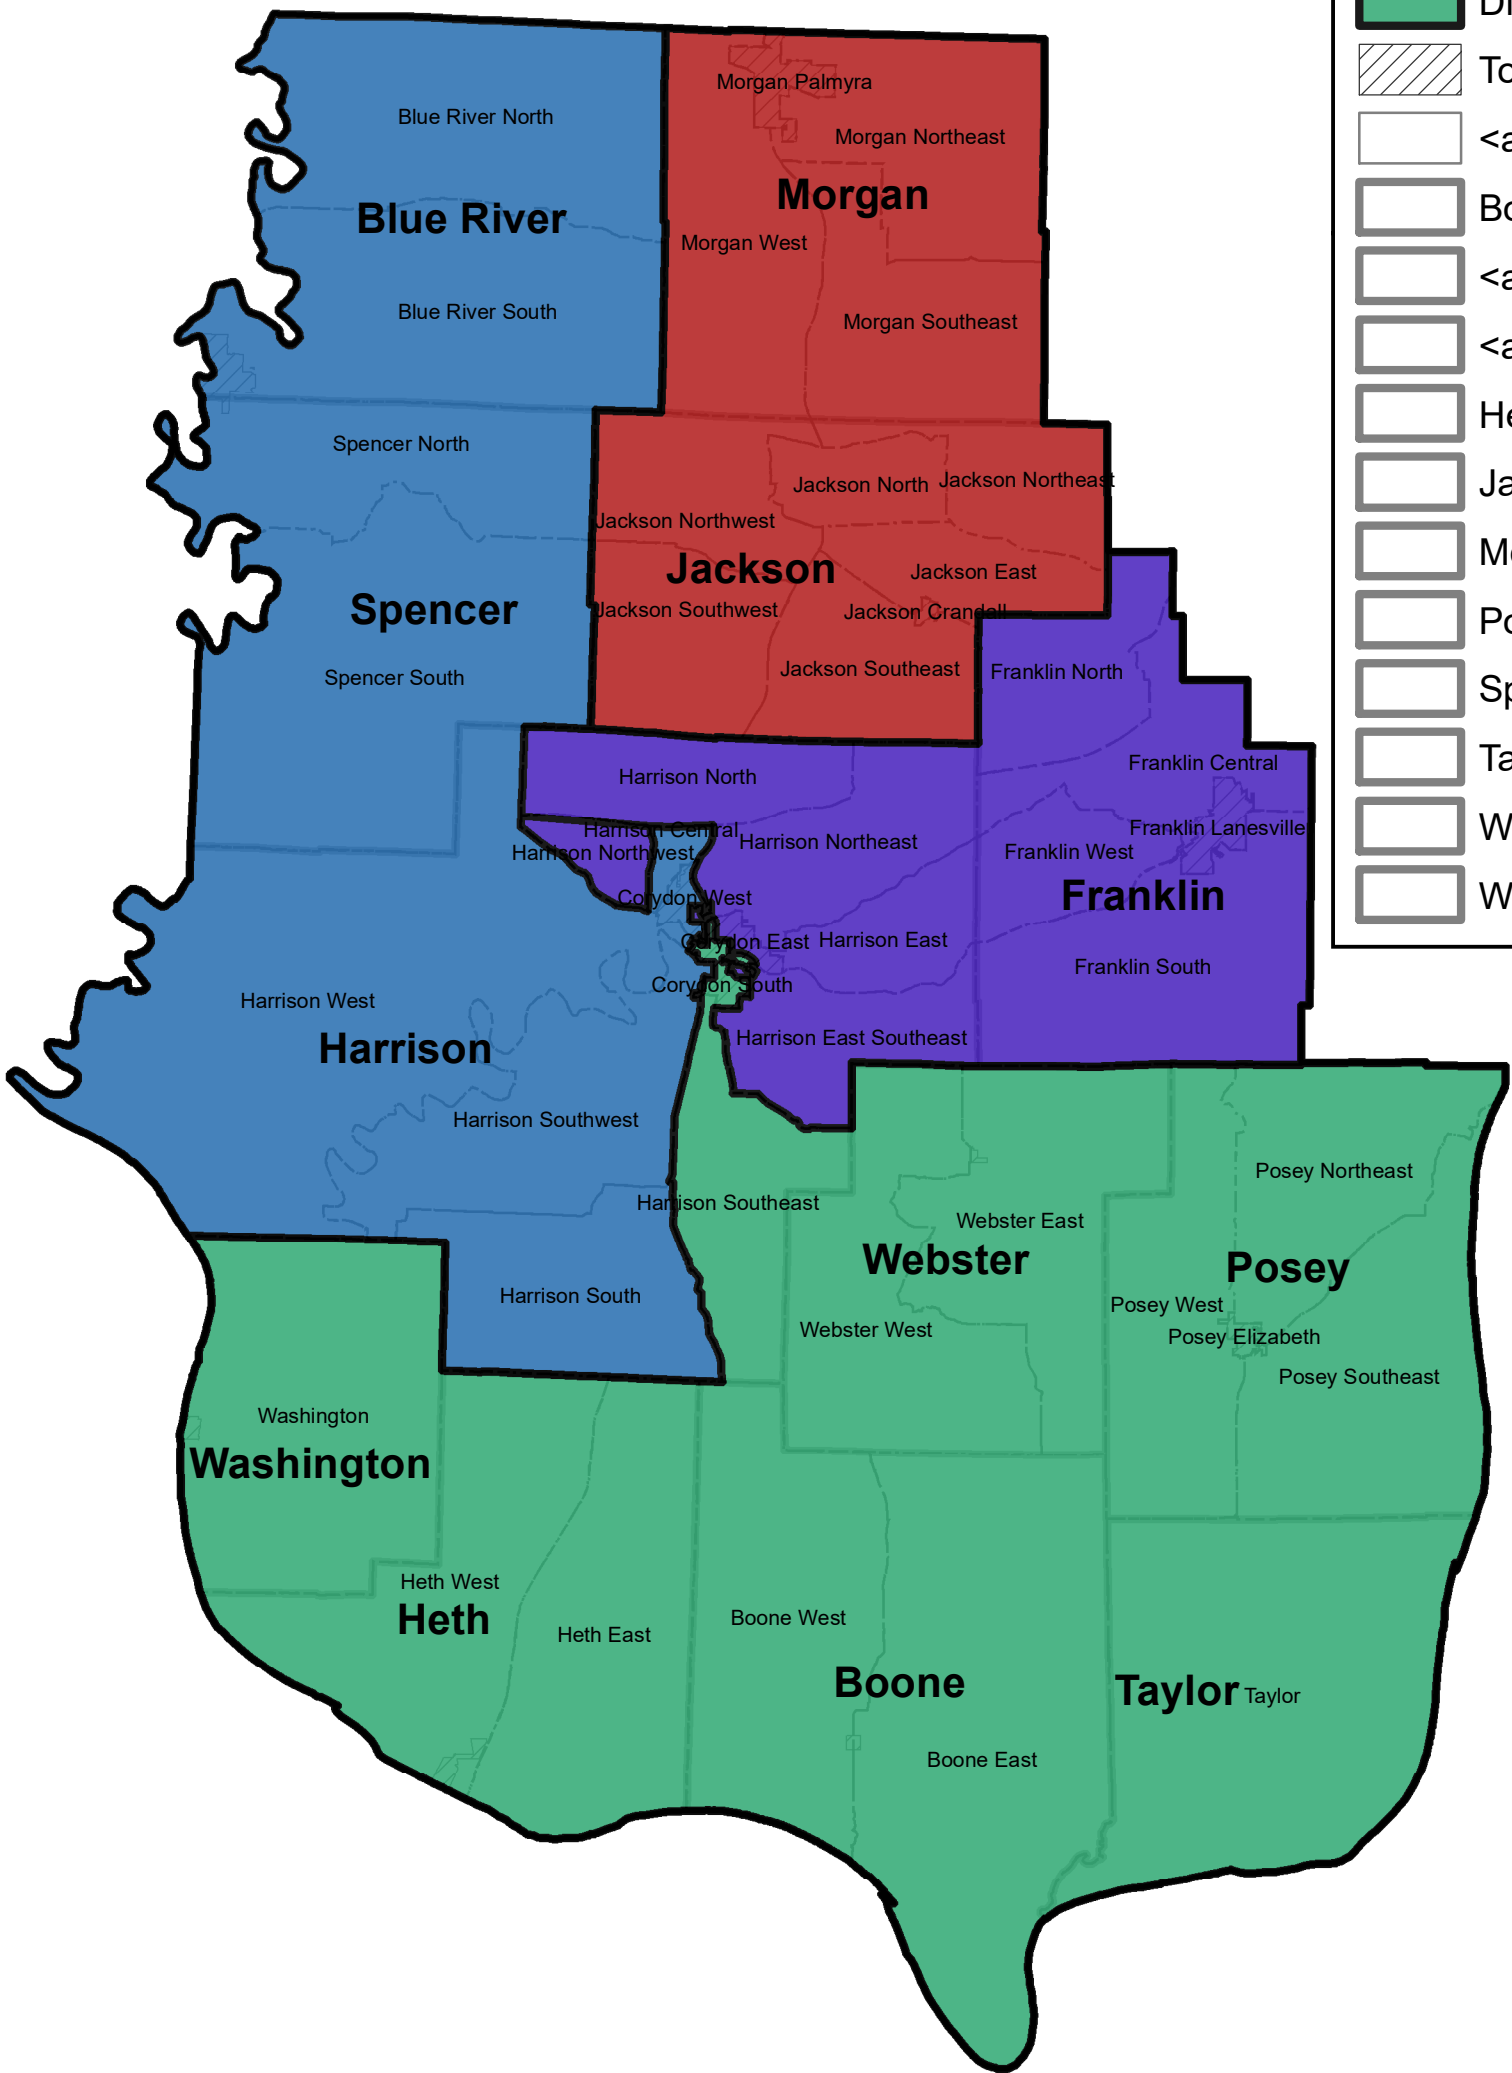

Legend

Council_Districts

PRE_NAME

- District 1
- District 2
- District 3
- District 4
- Town Boundaries
- <all other values>
- Boone
- <all other values>
- <all other values>
- Heth
- Jackson
- Morgan
- Posey
- Spencer
- Taylor
- Washinton
- Webster

Council Districts
Harrison County, Indiana

1 inch = 3 miles