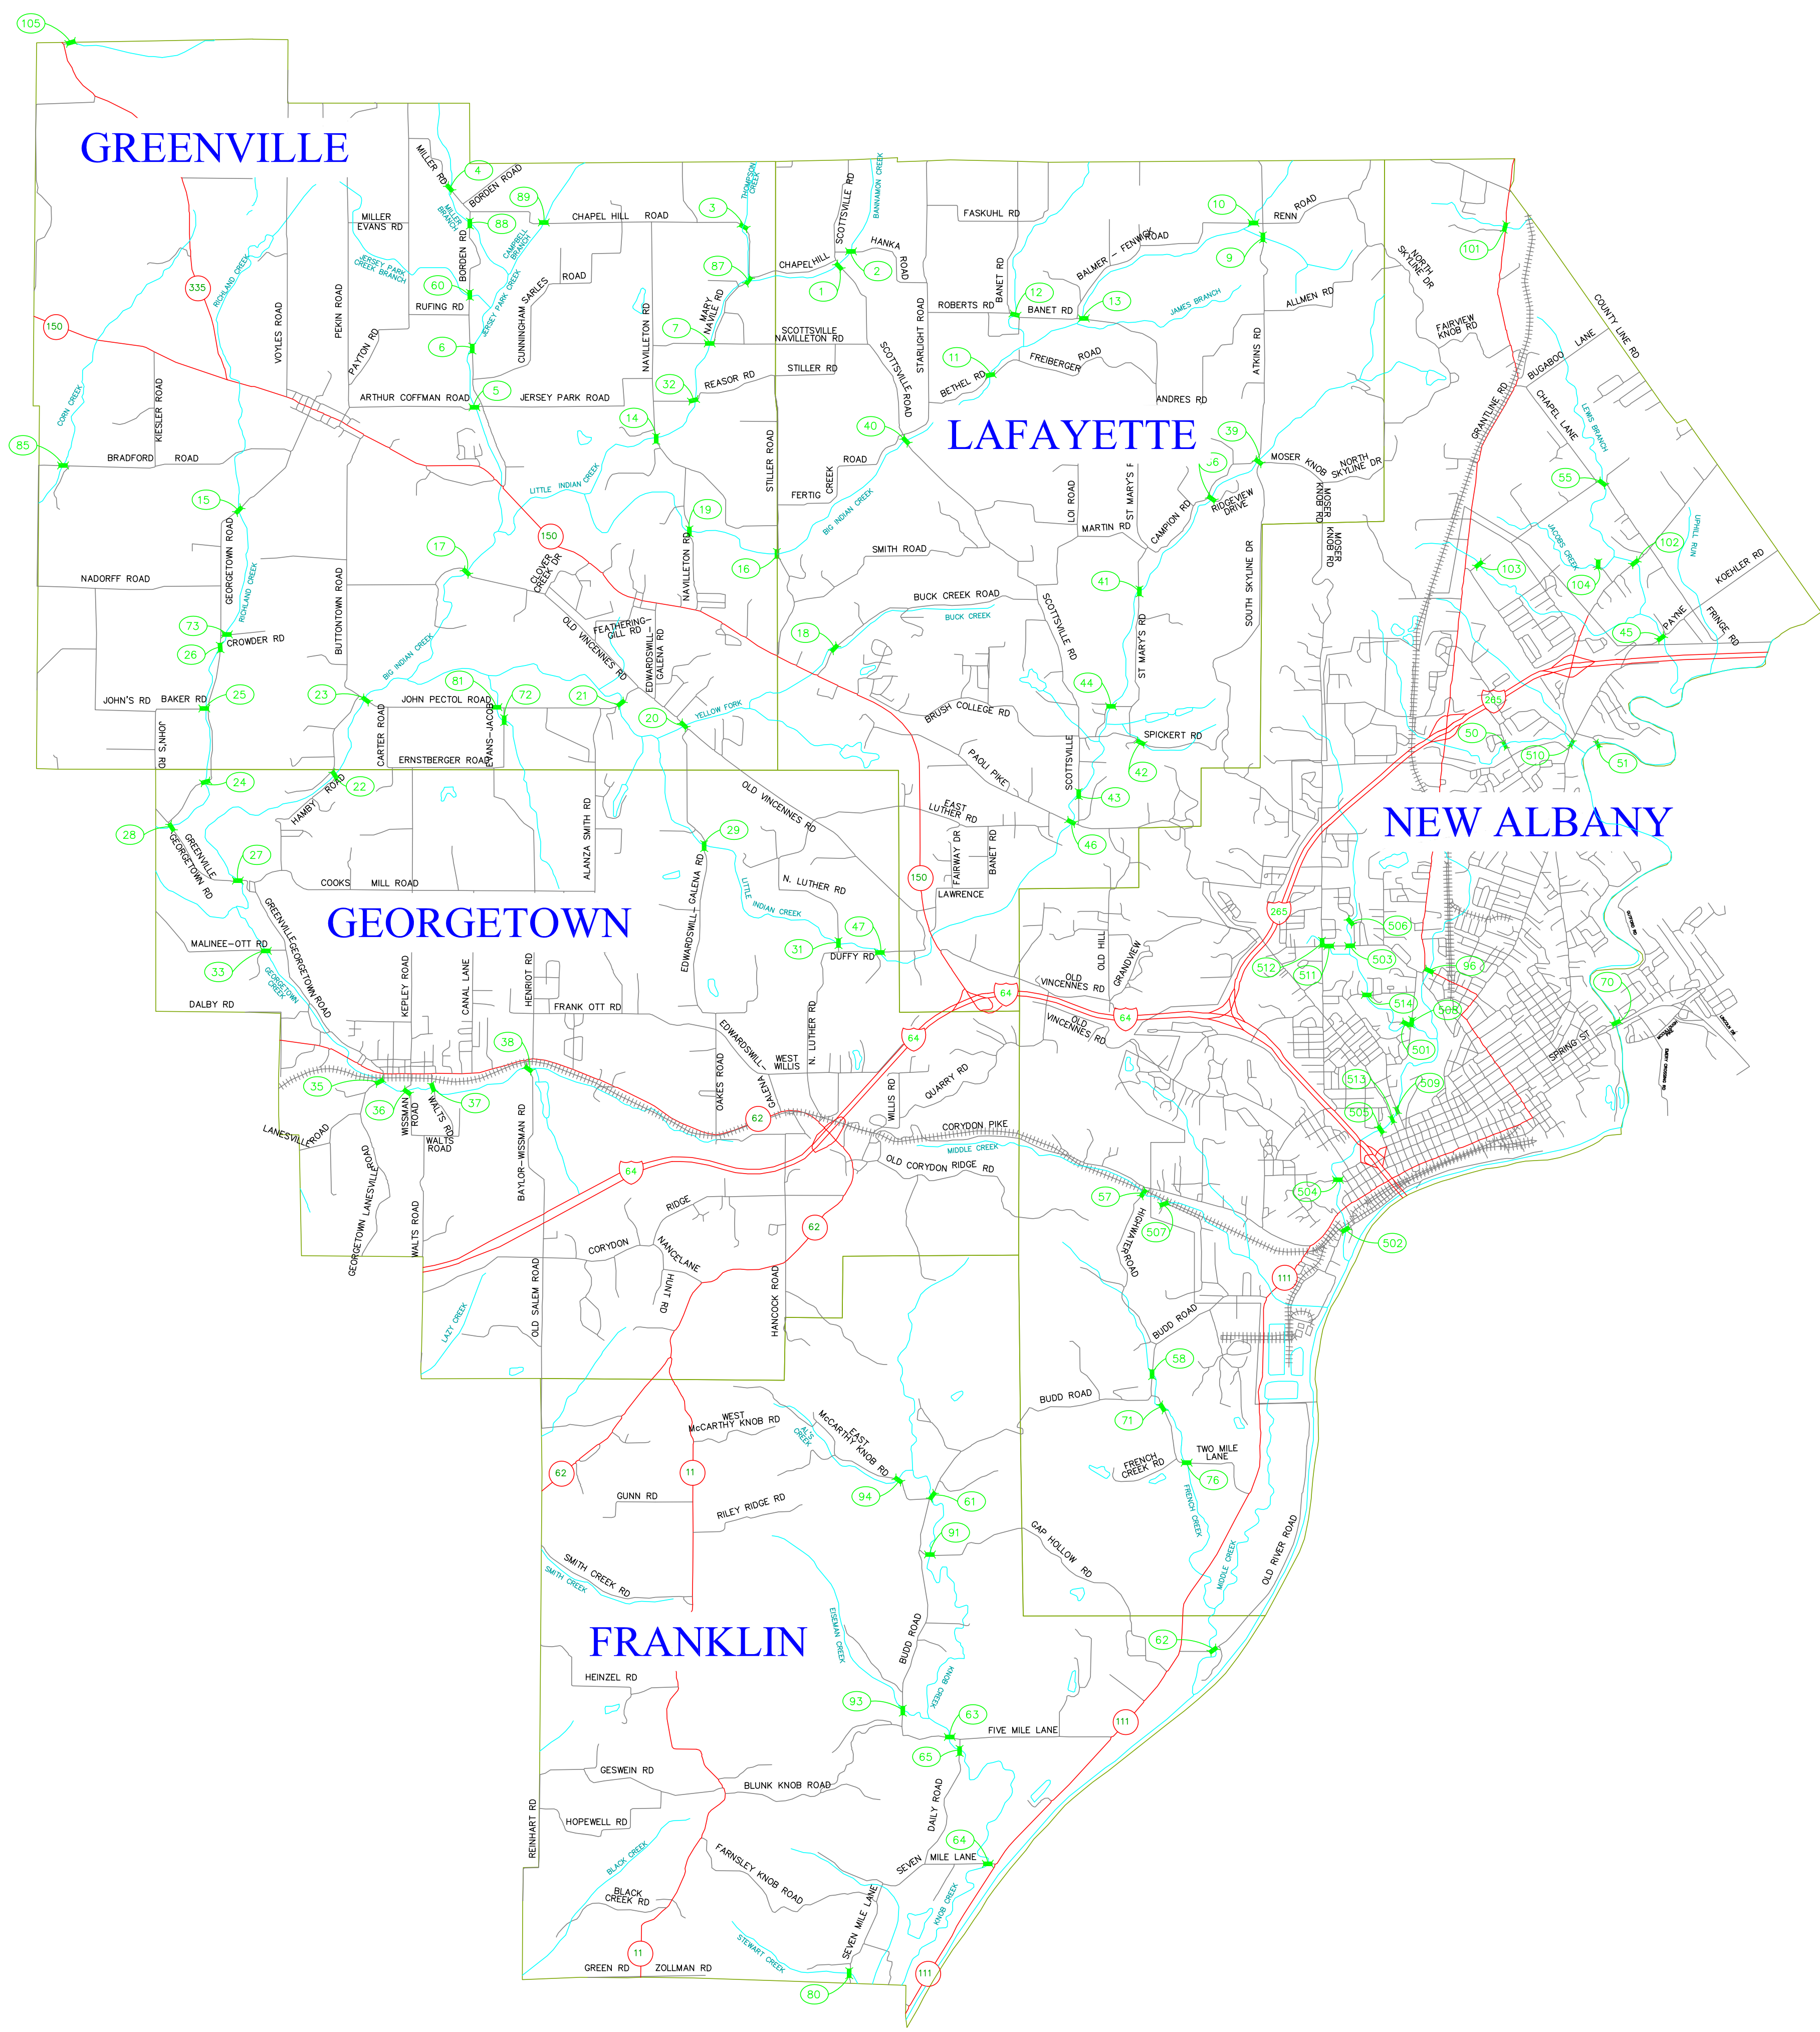

A B C D E F G H I J K L M N

1  
2  
3  
4  
5  
6  
7  
8  
9  
10  
11  
12  
13  
14  
15  
16

1  
2  
3  
4  
5  
6  
7  
8  
9  
10  
11  
12  
13  
14  
15  
16

**LEGEND**

- 11 STATE ROAD
- 265 INTERSTATE HIGHWAY

# FLOYD COUNTY INDIANA 2020 BRIDGE INVENTORY KEY MAP

A B C D E F G H I J K L M N

8440 Allison Pointe Boulevard, Suite 200  
Indianapolis, IN 46250  
Phone 317-895-2585  
www.ucindy.com