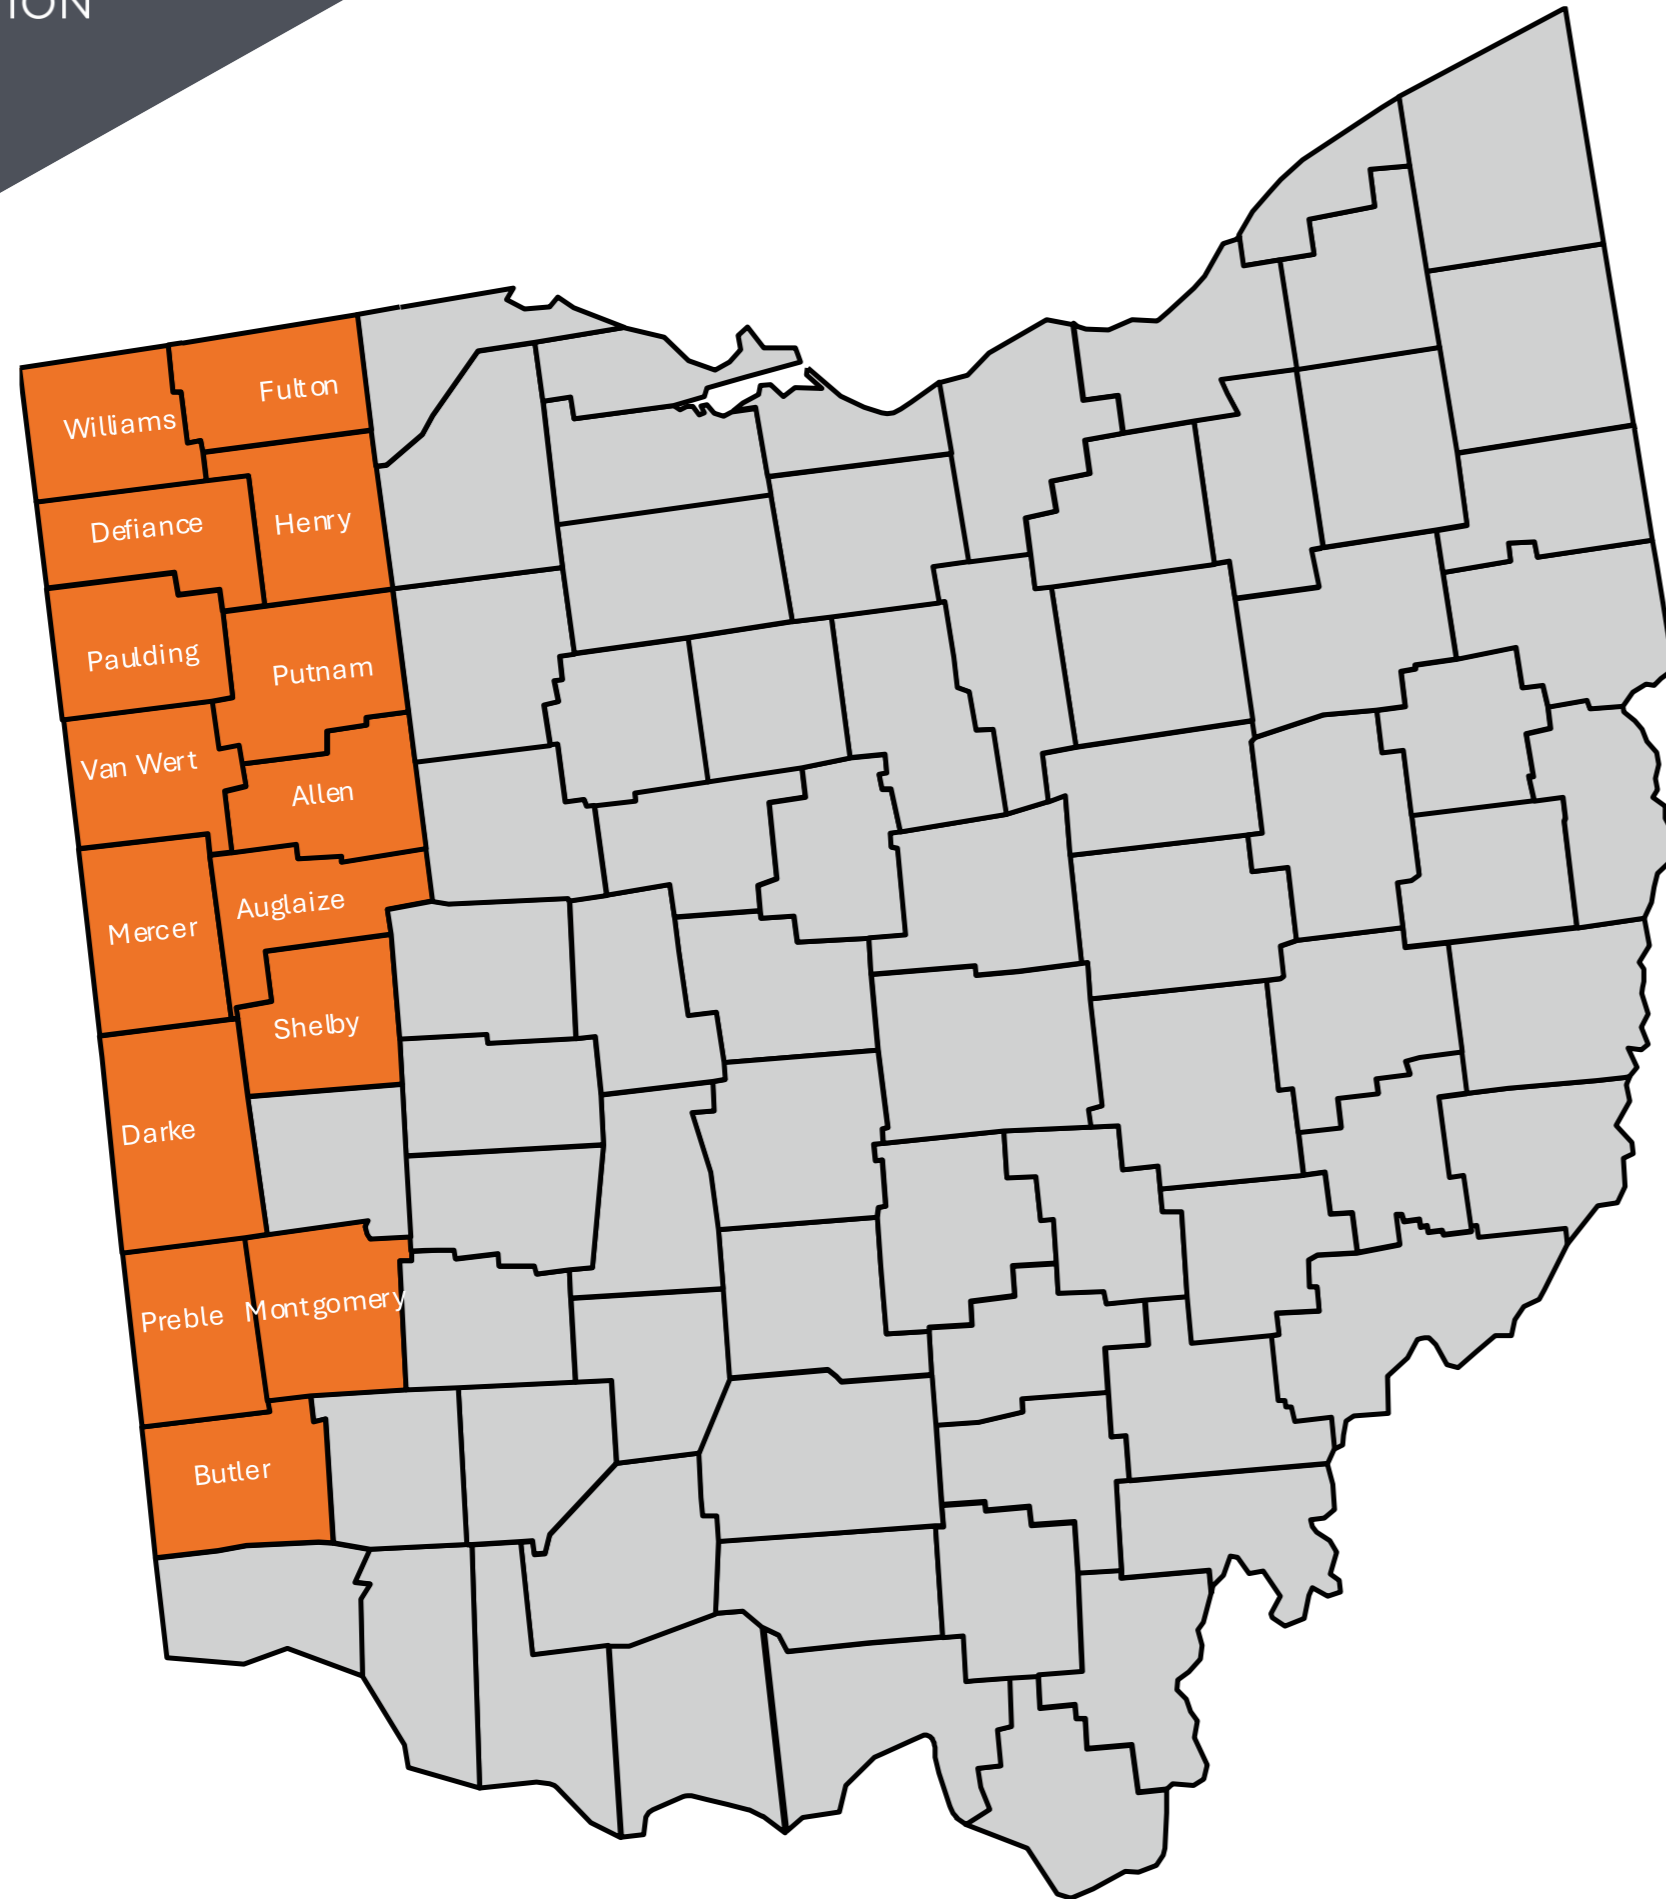

INDIANA COMMISSION for HIGHER EDUCATION

RECIPROcity AGREEMENTS

INDIANA - OHIO RECIPROcity AGREEMENT 2025-2027

PARTICIPATING COUNTIES

OHIO INSTITUTIONS

Bowling Green State University – Wood County
Central State University - Greene County
Cincinnati State Technical & Community College - Hamilton County
Clark State Community College - Clark County
Edison Community College - Miami County
Miami University Hamilton - Hamilton City, Butler County
Miami University Main - Butler County
Miami University Middletown - Butler County
Northwest State Community College - Henry County
Ohio State University Lima Campus - Allen County
Owens Community College - Lucas County
Rhodes State College - Allen County
Sinclair Community College - Montgomery County
Sinclair Community College Warren County Campus - Warren County
University of Cincinnati - Hamilton County
University of Cincinnati Blue Ash College - Hamilton County
University of Cincinnati Clermont College - Clermont County
Wright State University Main Campus - Greene County
Wright State University Lake Campus - Mercer County