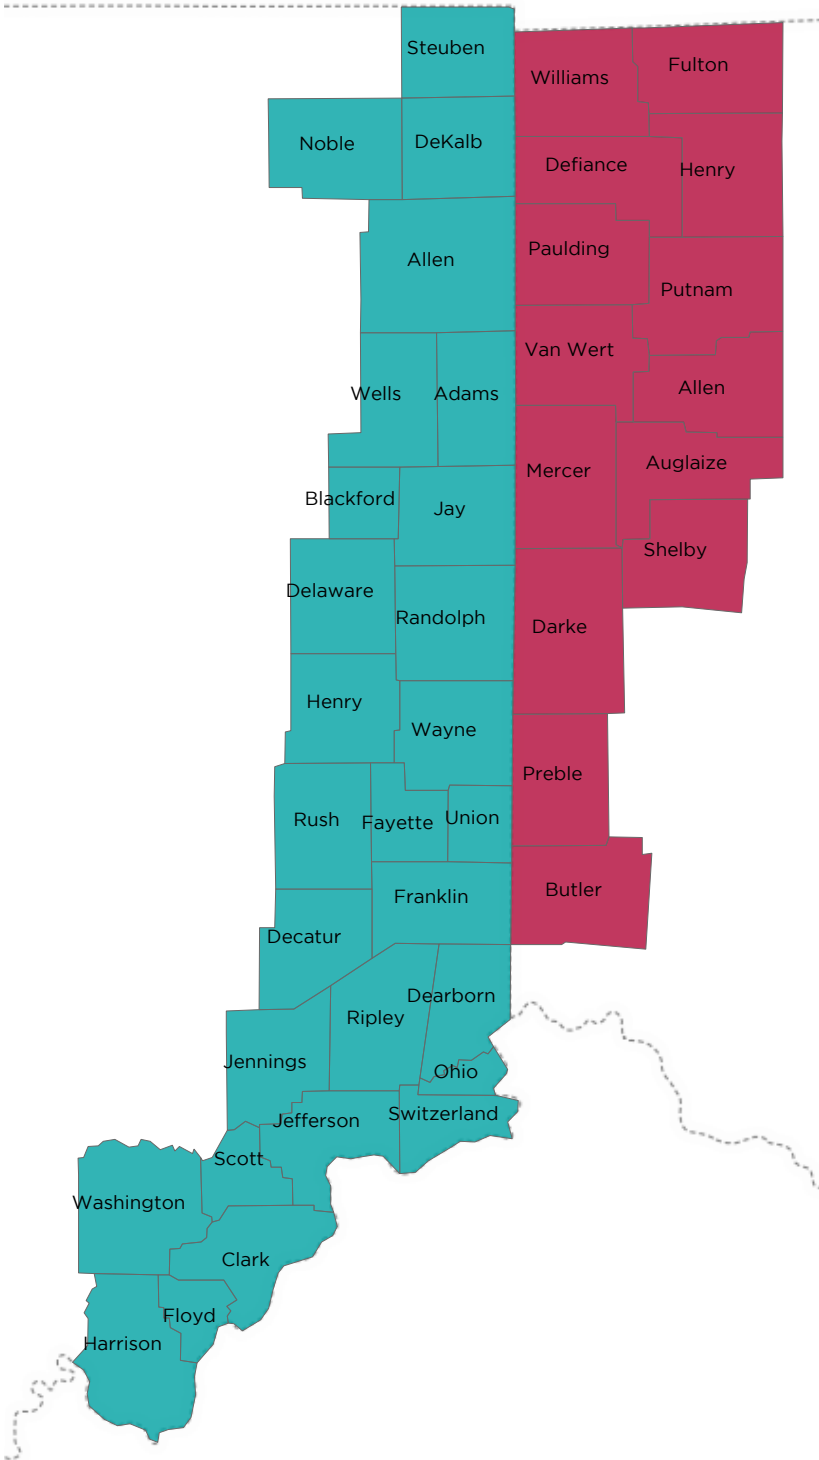

INDIANA - OHIO RECIPROcity AGREEMENT 2017-2019

INDIANA INSTITUTIONS

- Ball State University** - Delaware County
- Indiana University East** - Wayne County
- Indiana University Fort Wayne** - Allen County
- Purdue Polytechnic Statewide Richmond** - Wayne County
- Purdue University Fort Wayne** - Allen County

OHIO INSTITUTIONS

- Central State University** - Greene County
- Cincinnati State Technical & Community College** - Hamilton County
- Clark State Community College** - Clark County
- Edison Community College** - Miami County
- Miami University Hamilton** - Hamilton City, Butler County
- Miami University Middletown** - Butler County
- Northwest State Community College** - Henry County
- Ohio State University Lima Campus** - Allen County
- Owens Community College** - Lucas County
- Rhodes State College** - Allen County
- Sinclair Community College** - Montgomery County
- Sinclair Community College** - Warren County
- University of Cincinnati** - Hamilton County
- University of Cincinnati Clermont College** - Clermont County
- University of Cincinnati Blue Ash College** - Hamilton County
- Wright State University Main Campus** - Greene County
- Wright State University Lake Campus** - Mercer County