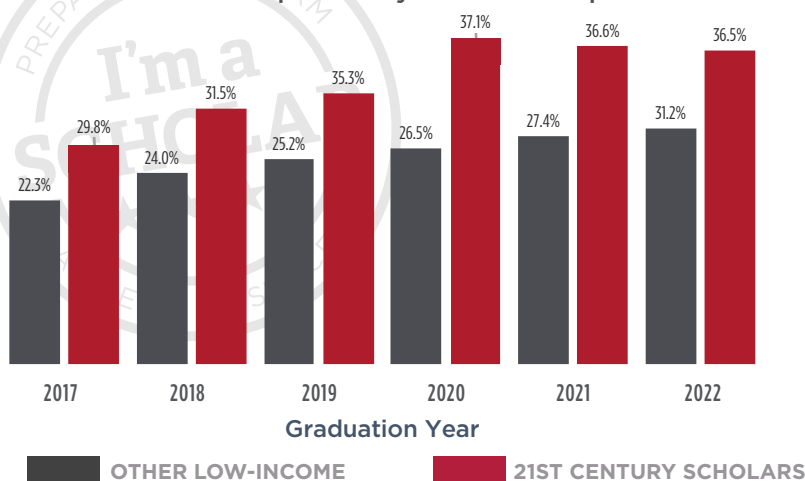

## EXTENDED-TIME COMPLETION

Any campus or degree level within six years

## GENDER BREAKDOWN

In both on time and extended completion, men graduate at a lower rate than their women counterparts by over 3 percentage points.

## SCHOLARS ON TRACK

21st Century Scholars consistently graduate on time at higher rates than their low-income peers who are not Scholars.

On-Time Completion by Income Group