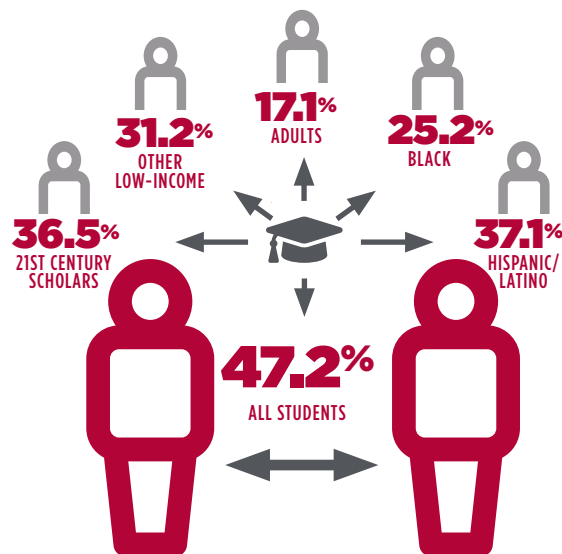

## SCHOLARS ON TRACK

21st Century Scholars consistently graduate on time at higher rates than their low-income peers who are not Scholars.

On-Time Completion by Income Group

## GAPS PERSIST

Adult learners, low-income and students from underrepresented populations are less likely to graduate on time than their peers across all campus types.