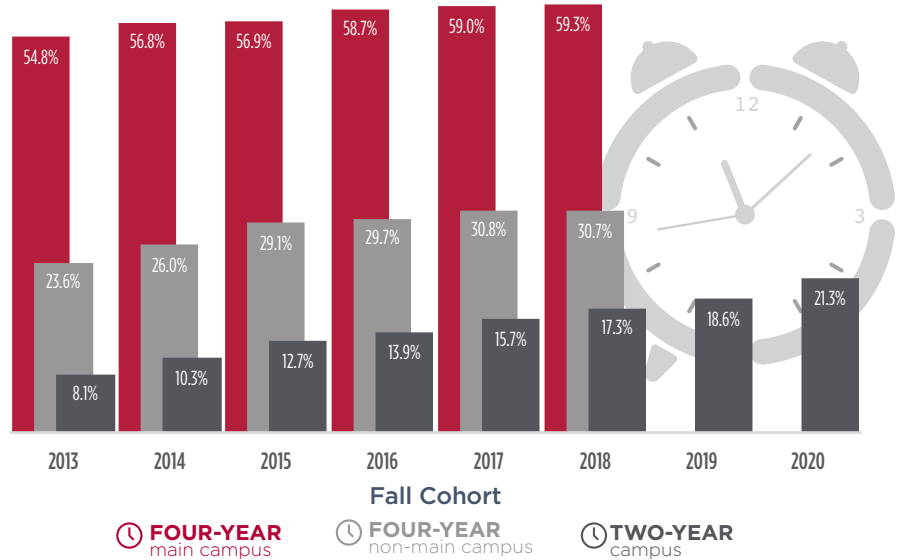

ON-TIME COMPLETION

Same campus and degree level