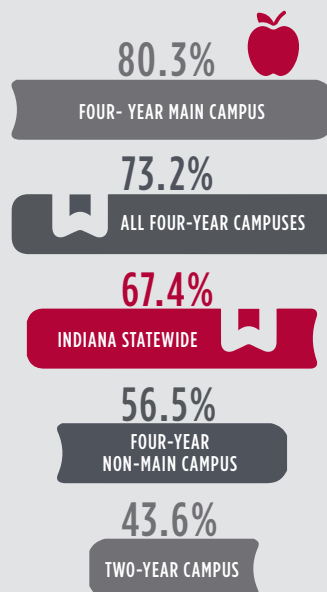

## Completion rates continue to improve in Indiana.

At public institutions, 47.2 percent of all Indiana college students graduate on time. 2 out of 3 (67.4 percent) of all students complete college within six years.

## ON-TIME COMPLETION

Same campus and degree level

## EXTENDED-TIME COMPLETION

Any campus or degree level within six years