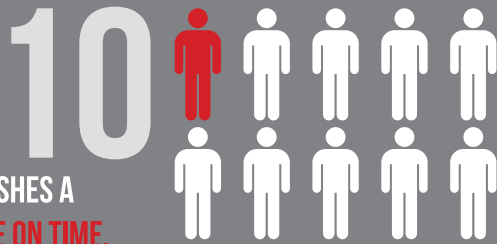

TRENDS & TAKEAWAYS

1 OUT OF EVERY STUDENTS FINISHES A **TWO-YEAR DEGREE ON TIME.**

FULL-TIME STUDENTS AT INDIANA COLLEGES ARE NEARLY TWICE AS LIKELY TO EARN A TWO-YEAR DEGREE AND 6 TIMES MORE LIKELY TO GRADUATE WITH A FOUR-YEAR DEGREE THAN PART-TIME STUDENTS.