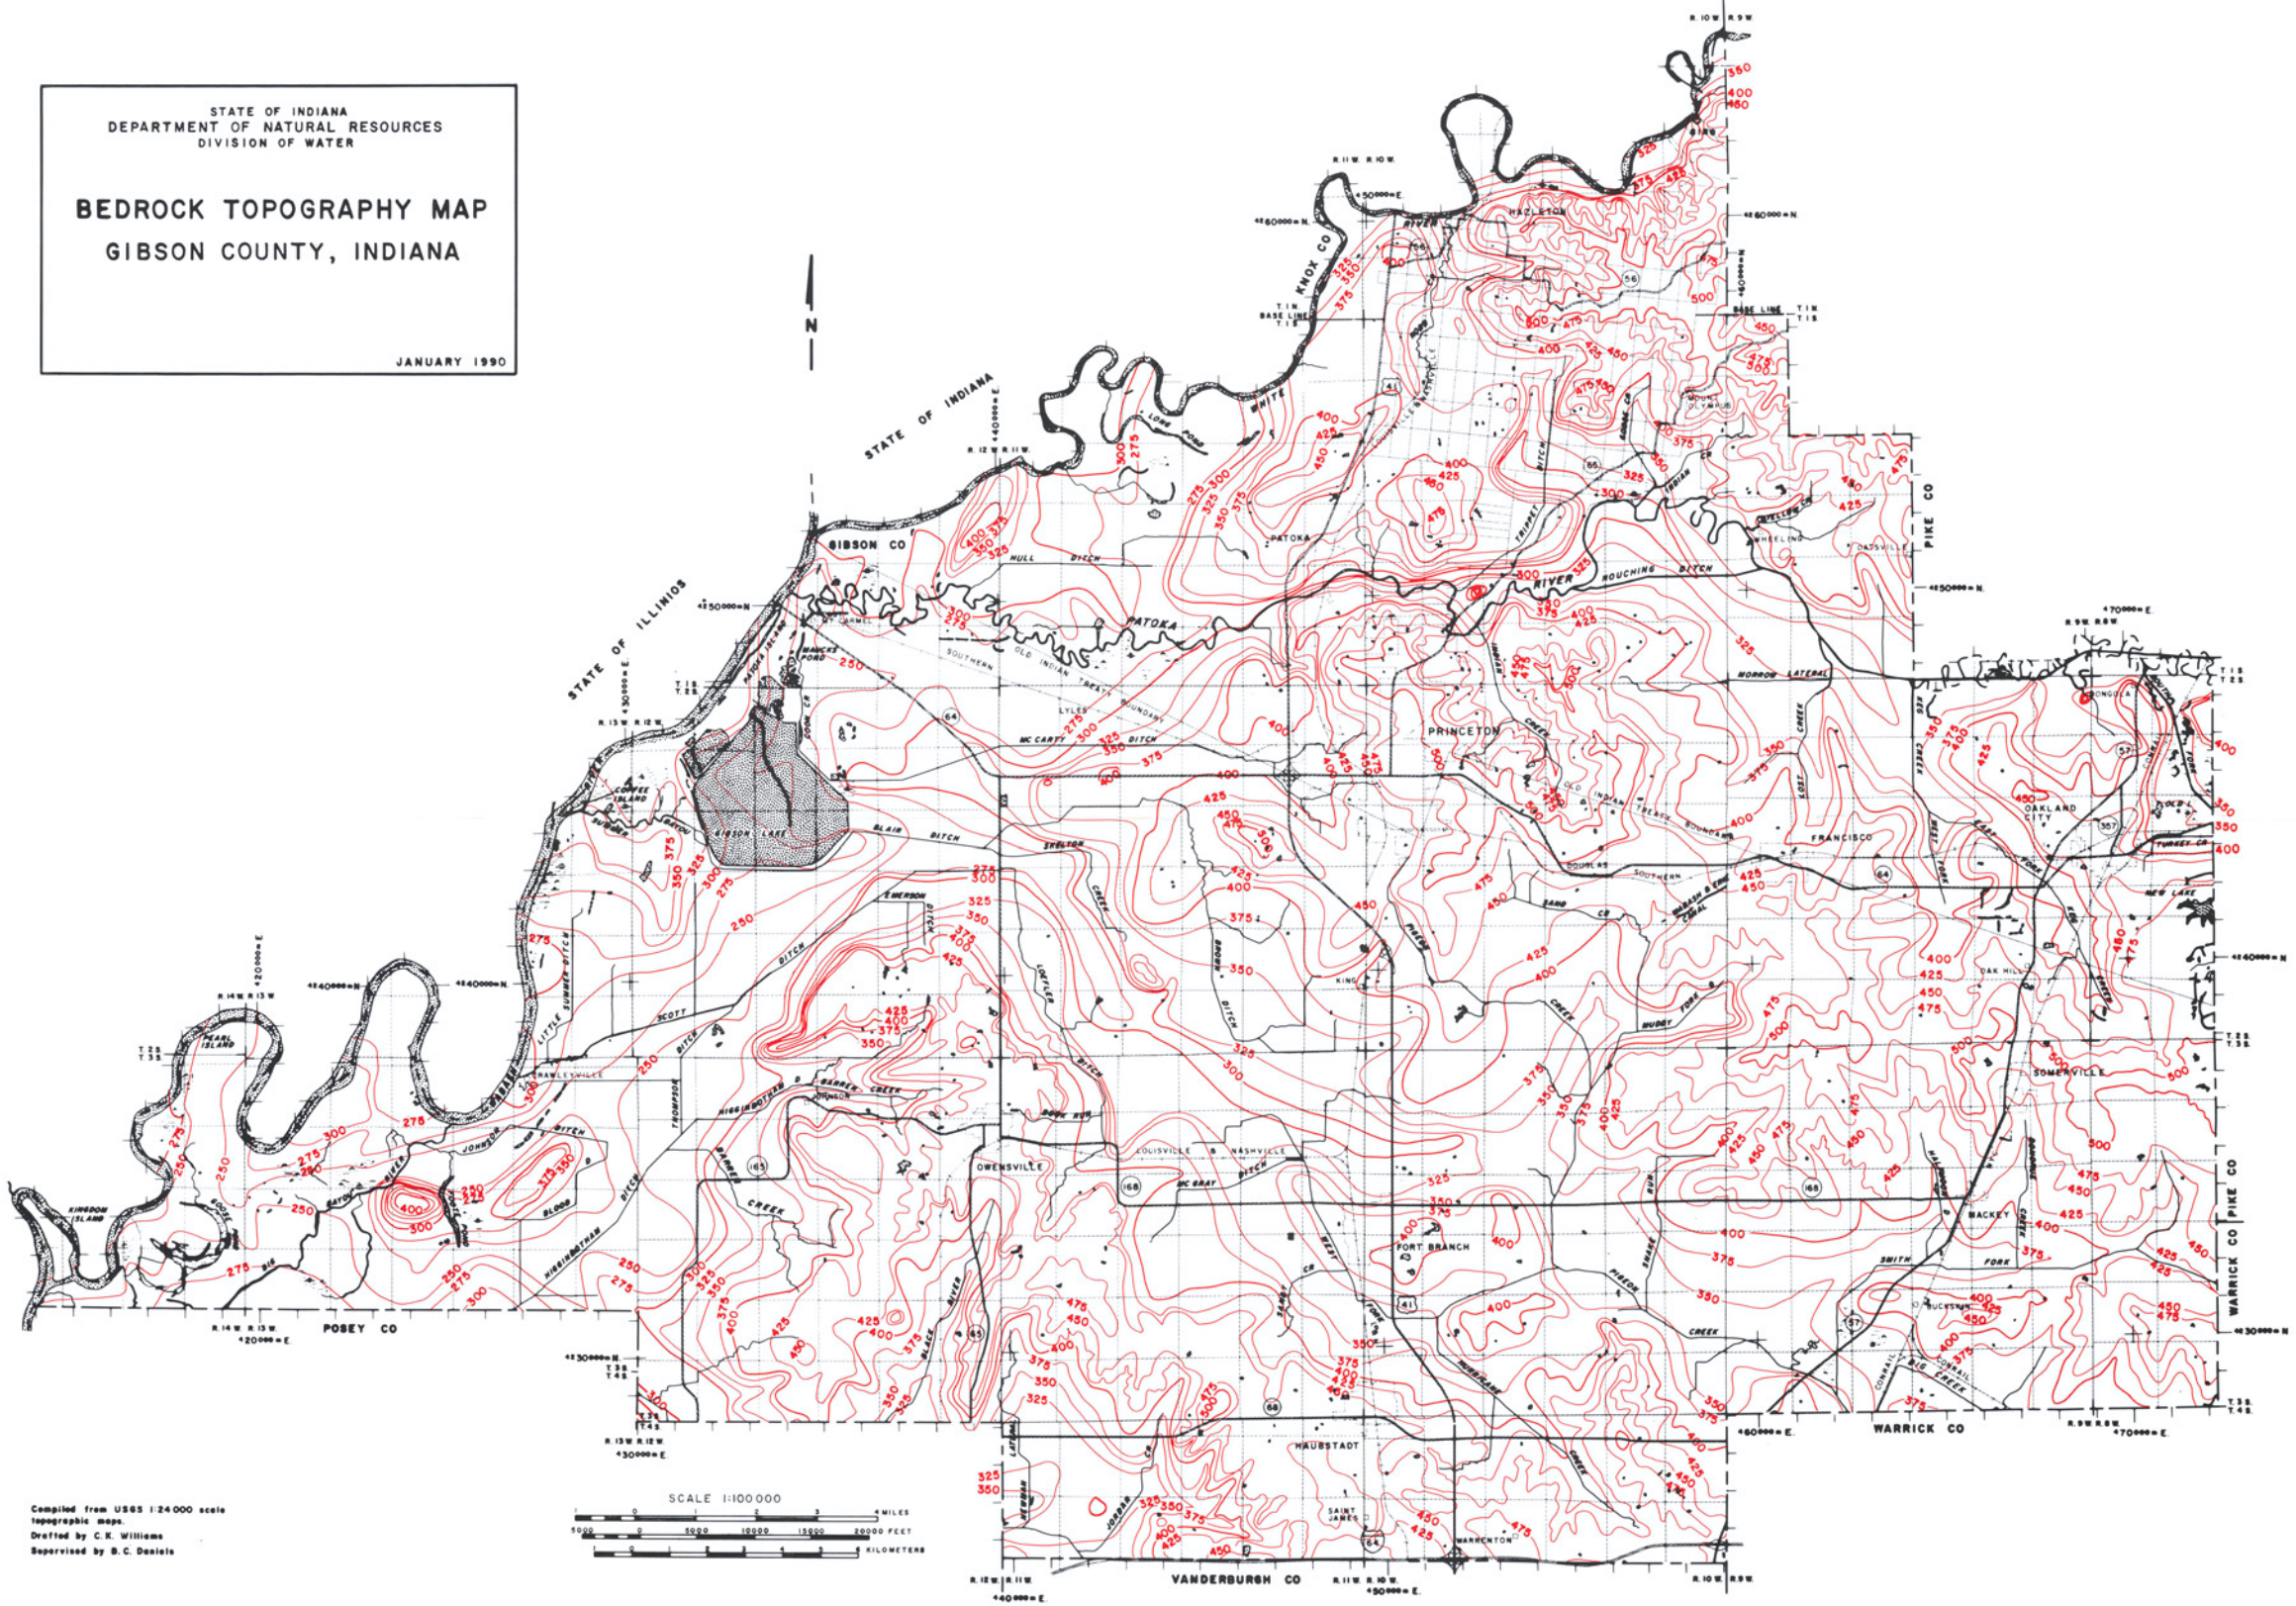

STATE OF INDIANA
 DEPARTMENT OF NATURAL RESOURCES
 DIVISION OF WATER

BEDROCK TOPOGRAPHY MAP
GIBSON COUNTY, INDIANA

JANUARY 1990

Compiled from USGS 1:24,000 scale
 topographic maps.
 Drafted by C. K. Williams
 Supervised by B. C. Daniels

Map Showing Bedrock Topography