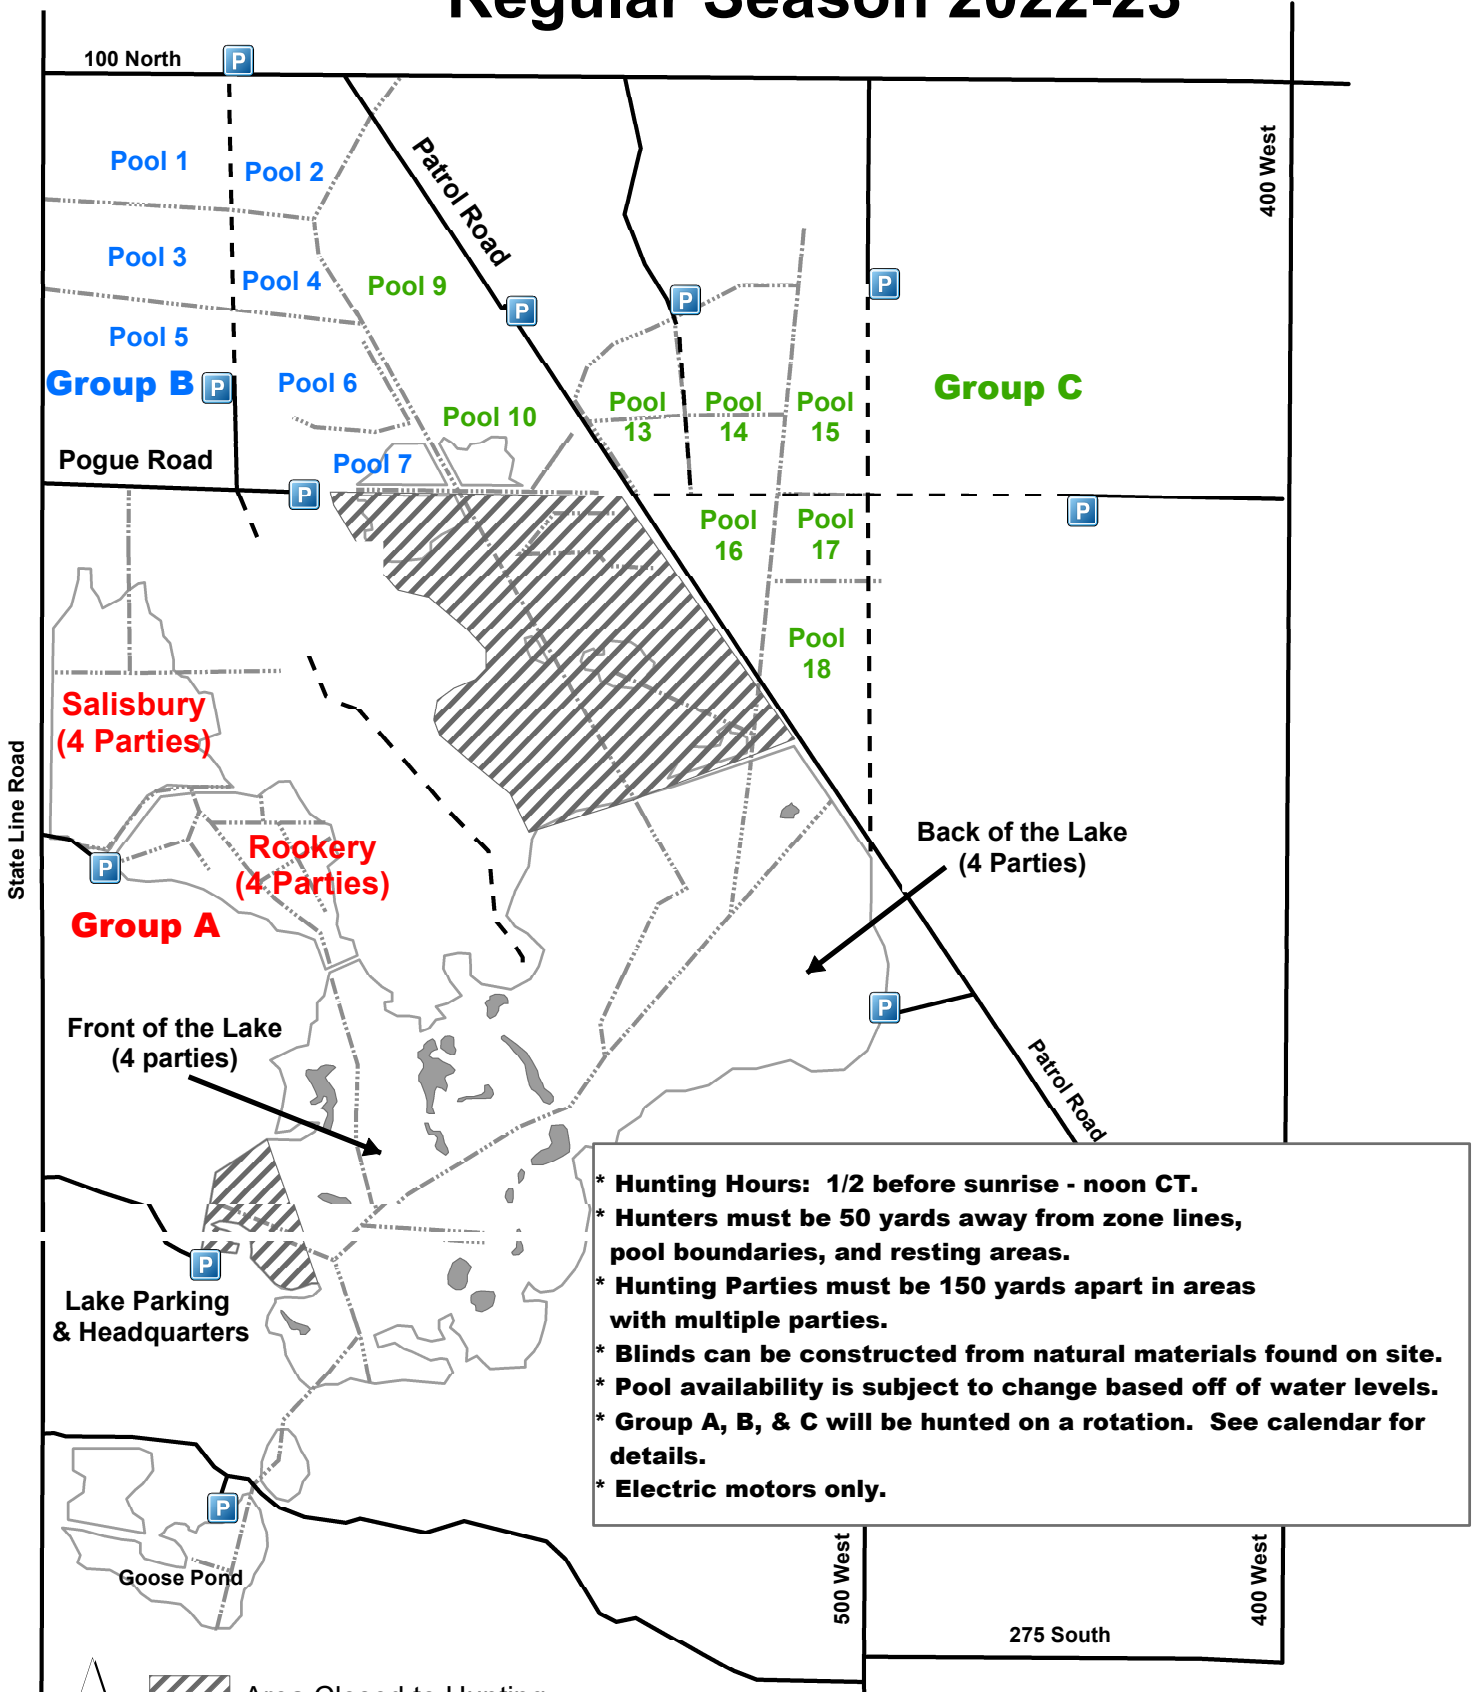

Willow Slough FWA Waterfowl Unit Map Regular Season 2022-23

- * **Hunting Hours: 1/2 before sunrise - noon CT.**
- * **Hunters must be 50 yards away from zone lines, pool boundaries, and resting areas.**
- * **Hunting Parties must be 150 yards apart in areas with multiple parties.**
- * **Blinds can be constructed from natural materials found on site.**
- * **Pool availability is subject to change based off of water levels.**
- * **Group A, B, & C will be hunted on a rotation. See calendar for details.**
- * **Electric motors only.**

All Boundaries Are Approximate
Hunters can travel through the waterfowl resting area by dam and headquarters.
No access is allowed in the other waterfowl resting areas.