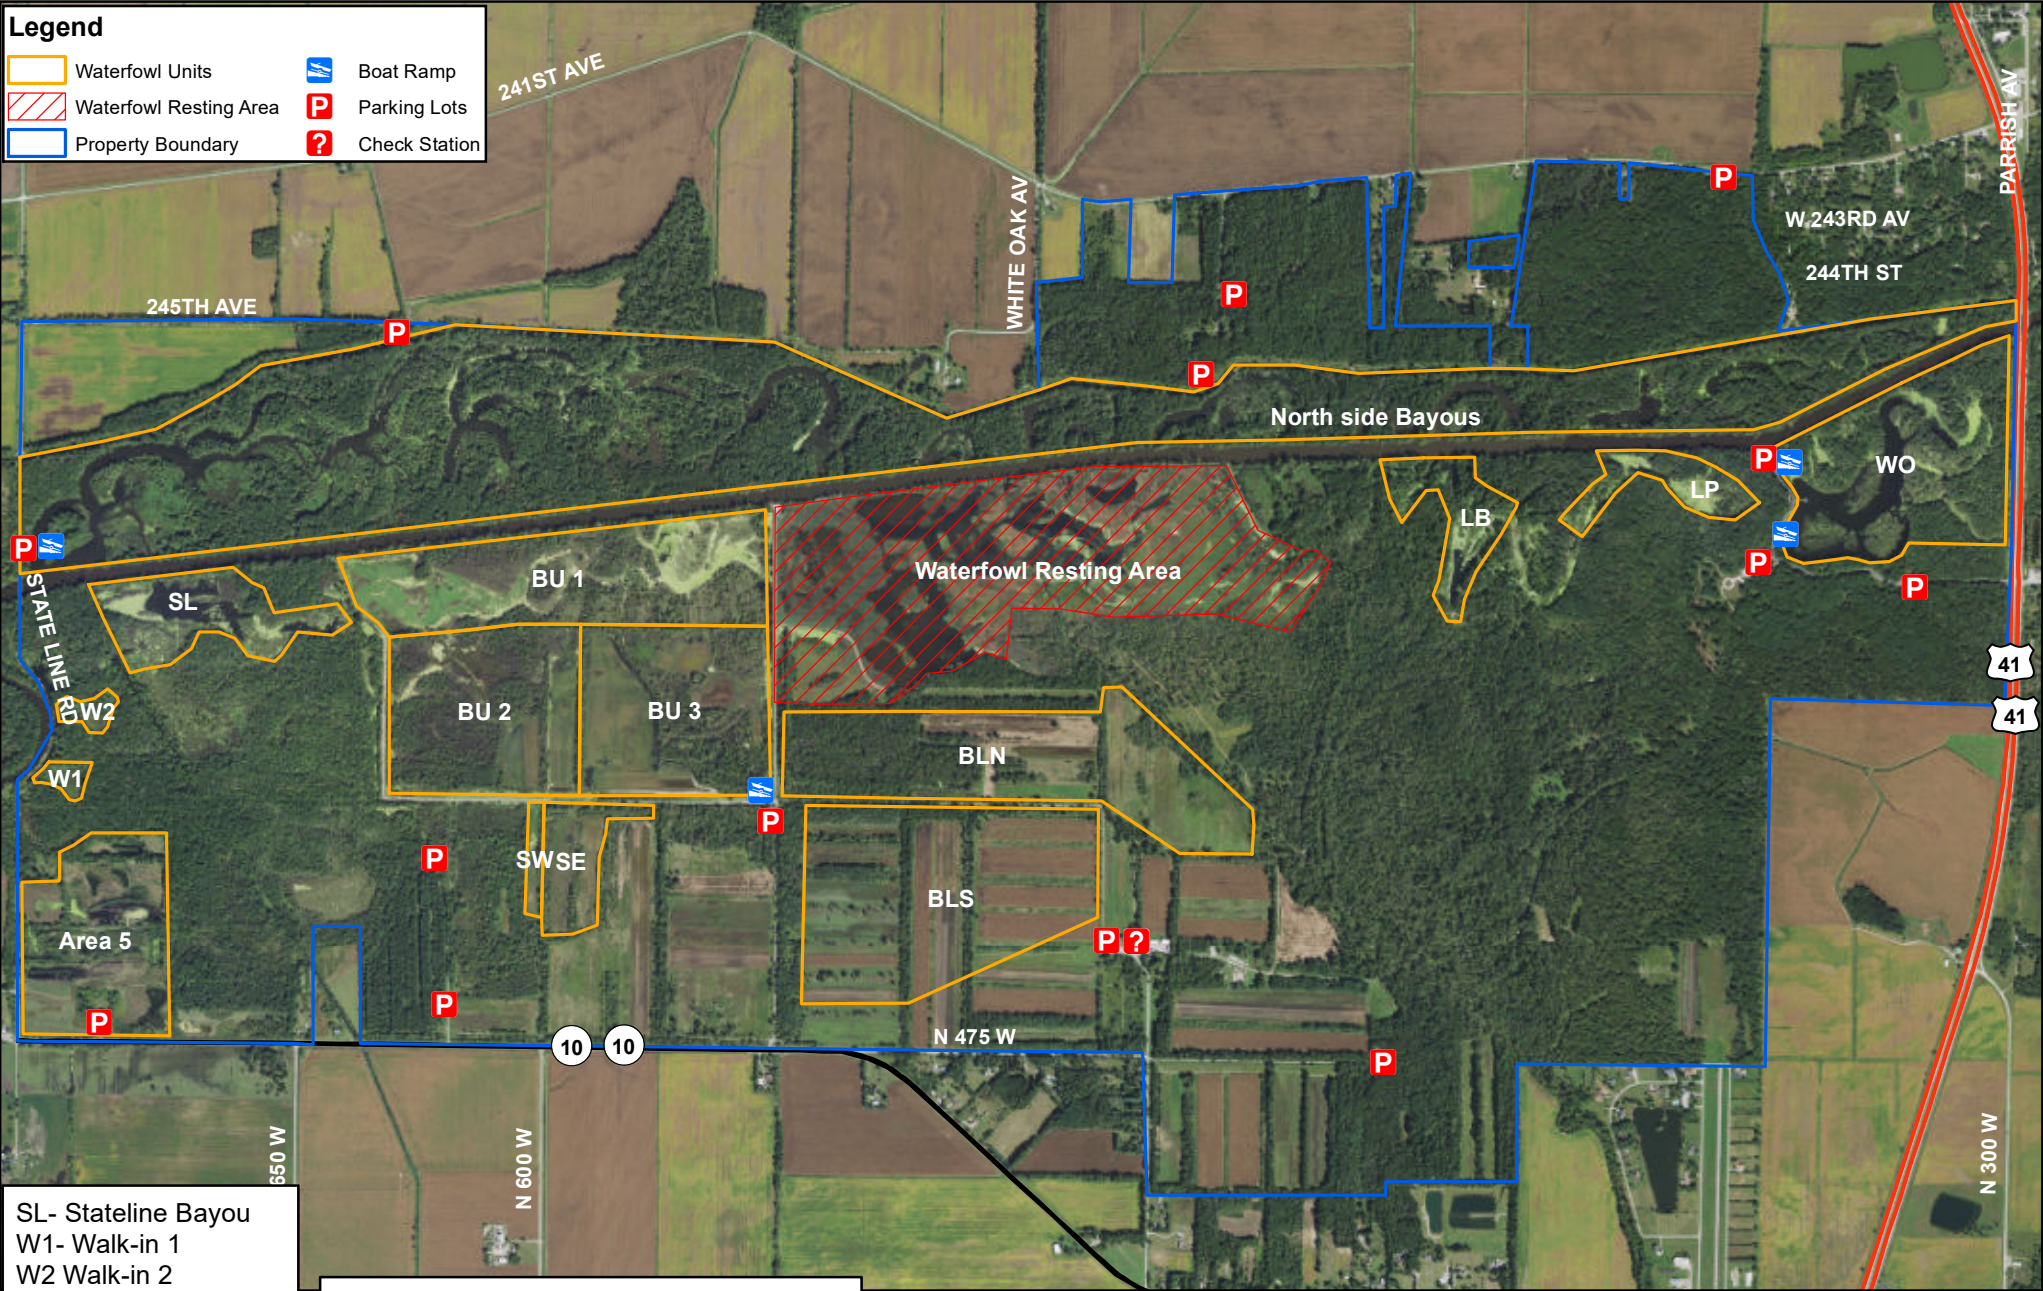

LaSalle FWA Waterfowl Map

Legend

 Waterfowl Units	 Boat Ramp
 Waterfowl Resting Area	 Parking Lots
 Property Boundary	 Check Station

SL- Stateline Bayou
W1- Walk-in 1
W2 Walk-in 2
SW- Stake West
SE- Stake East
LB- Lost Bayou
LP- Lily Pad Bayou
WO- White Oak Bayou

Baker Unit 1 (BU1)- 3 Parties
Baker Unit 2 (BU2)- 3 Parties
Baker Unit 3 (BU3)- 3 Parties
Black Oak Lowlands North (BLN)- 2 Parties
Black Oak Lowlands South (BLS)- 3 Parties

LaSalle FWA East Unit Waterfowl Map

East Unit- (2 Parties)
 Blackberry Marsh- (2 Parties)
 Hunting in both areas is allocated through the main draw at LaSalle FWA Headquarters

***All boundaries are approximate**