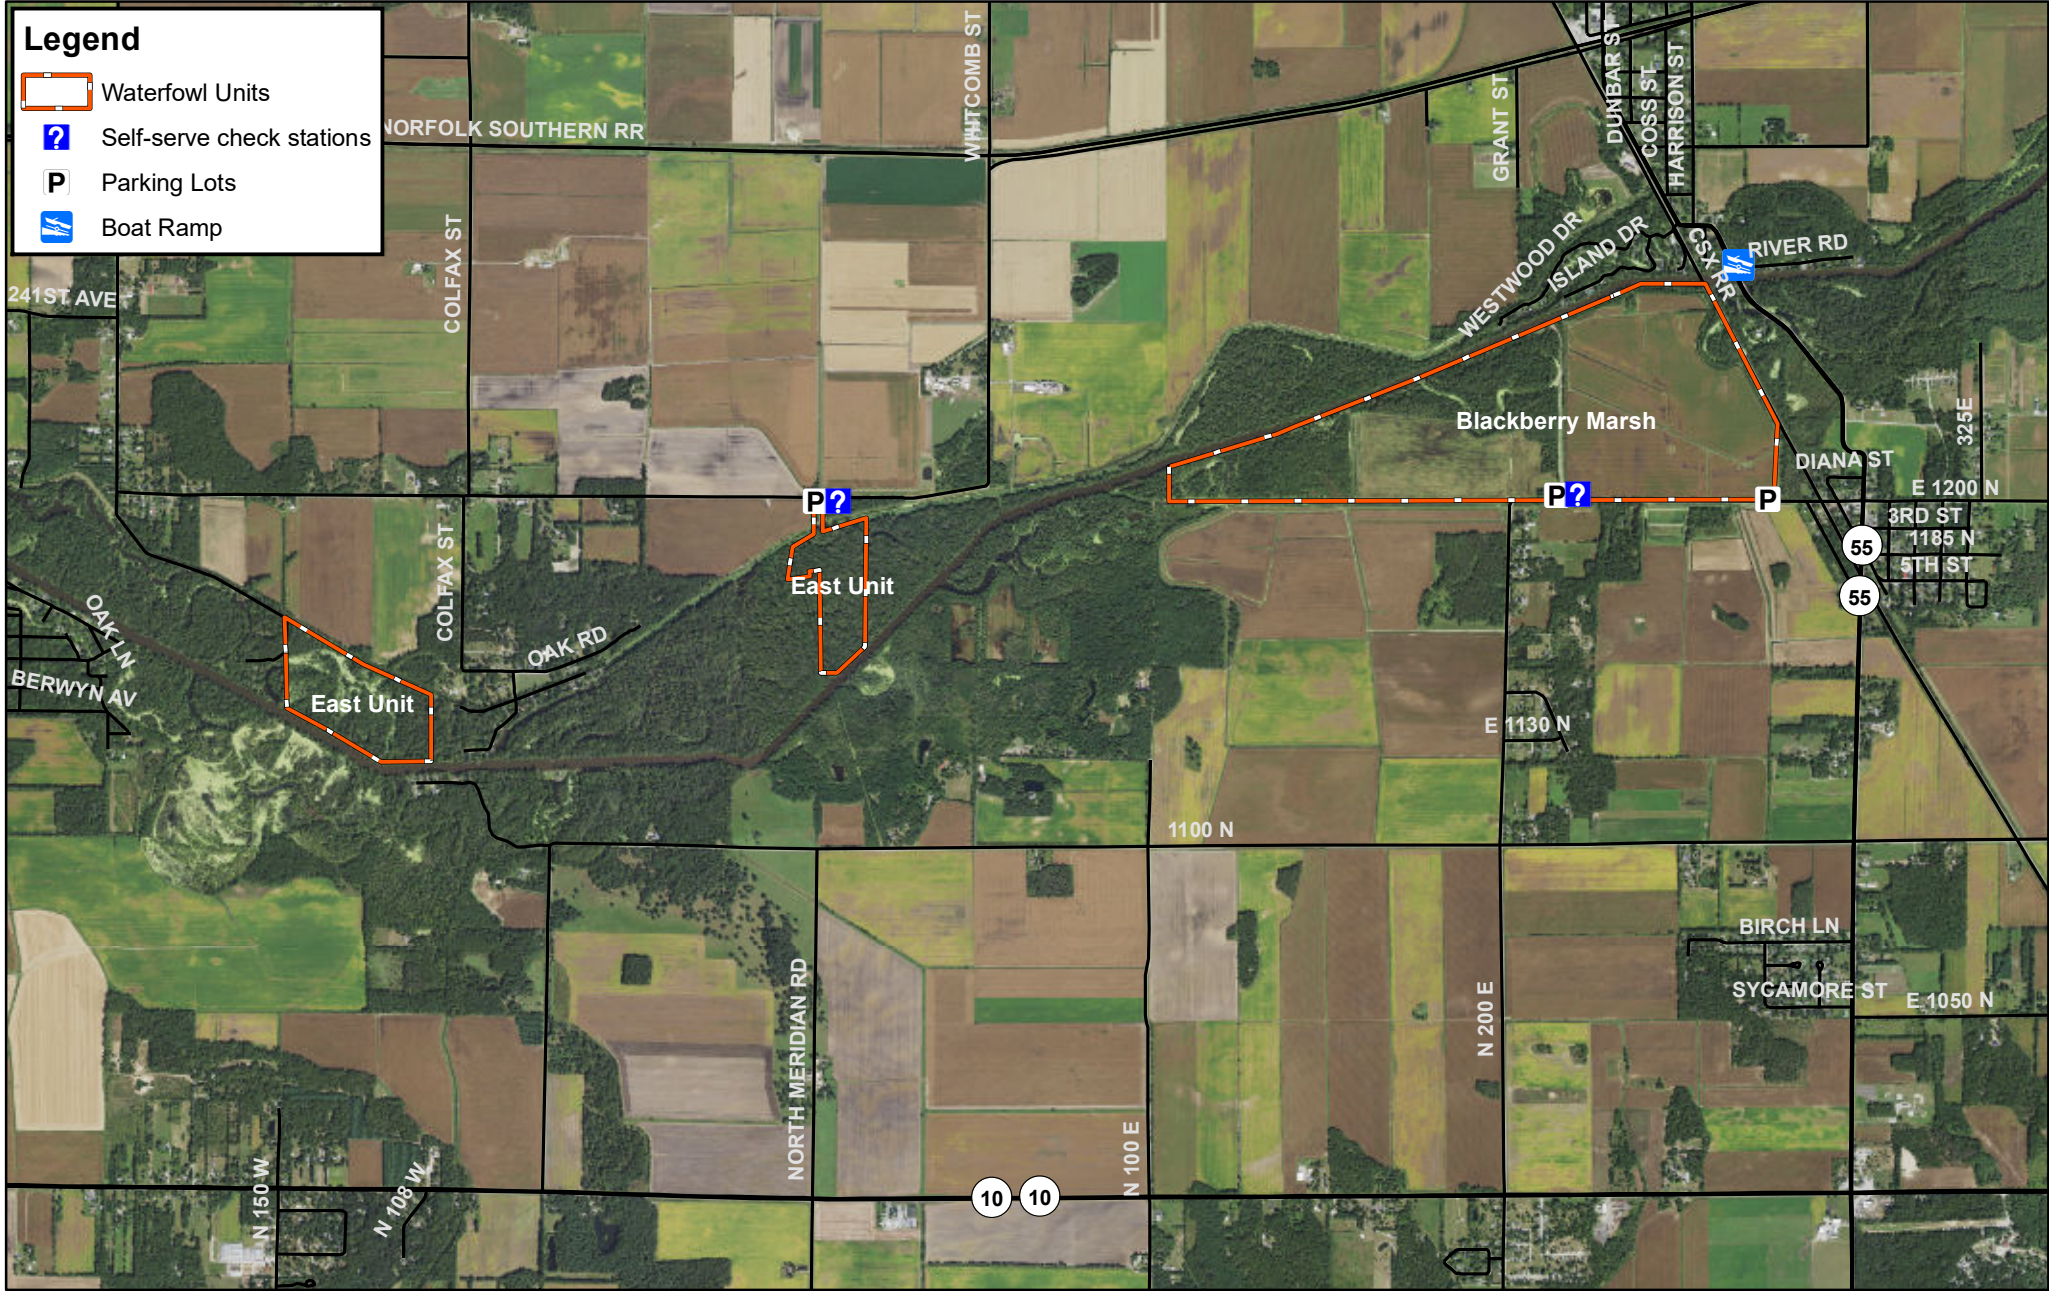

LaSalle FWA Waterfowl Map

Legend

 Waterfowl Units	 Boat Ramp
 Waterfowl Resting Area	 Parking Lots
 Property Boundary	 Check Station

SL- Stateline Bayou
W1- Walk-in 1
W2 Walk-in 2
SW- Stake West
SE- Stake East
LB- Lost Bayou
LP- Lily Pad Bayou
WO- White Oak Bayou

Baker Unit 1 (BU1)- 3 Parties
Baker Unit 2 (BU2)- 3 Parties
Baker Unit 3 (BU3)- 3 Parties
Black Oak Lowlands North (BLN)- 2 Parties
Black Oak Lowlands South (BLS)- 3 Parties

LaSalle FWA East Unit Waterfowl Map

East Unit- (2 Parties)
 Blackberry Marsh- (2 Parties)
 Hunting in both areas is allocated through the main draw at LaSalle FWA Headquarters

***All boundaries are approximate**