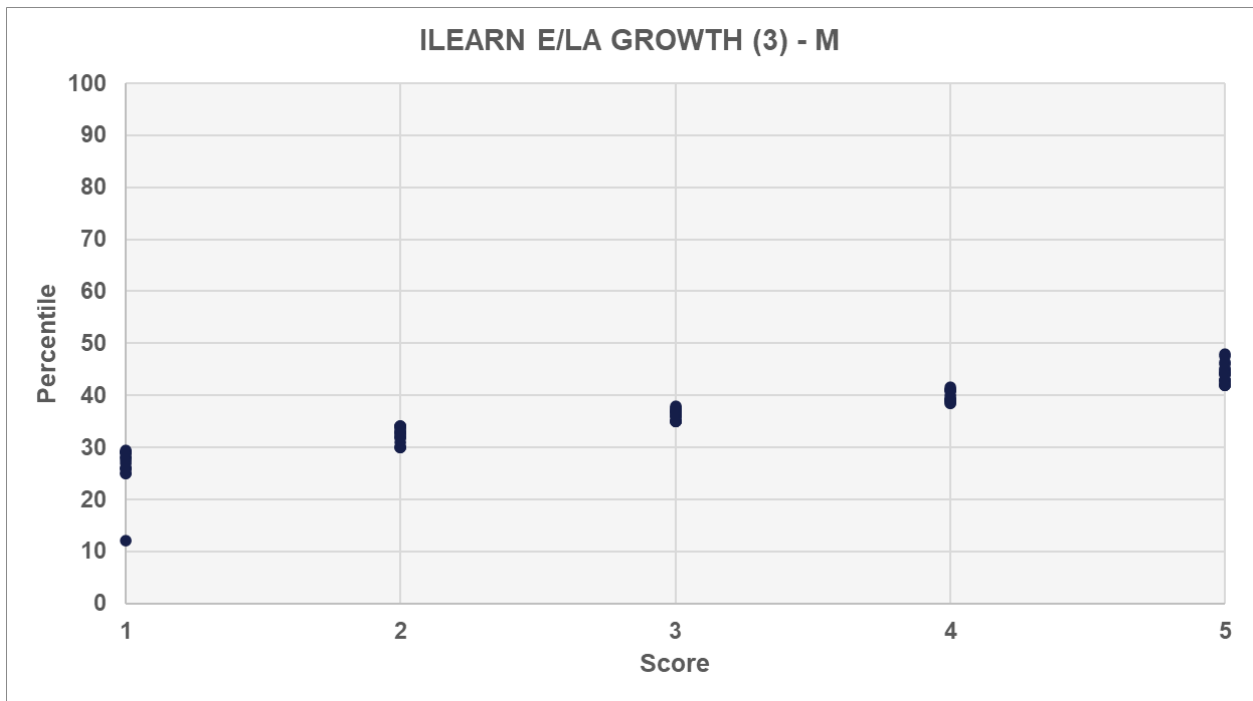

INDIANA
DEPARTMENT *of*
EDUCATION

Office of Special Education
Results Driven Accountability
Local Educational Agency (LEA)
Level Data
2,501 - 10,000 Students

2021 Graduation Rate

Grades 4-8 English/Language Arts (E/LA) ILEARN

Grades 4-8 Math ILEARN

Grades 4-8 E/LA ILEARN Growth

Grades 4-8 Math ILEARN Growth

Educational Environment

Grade 3 IREAD-3