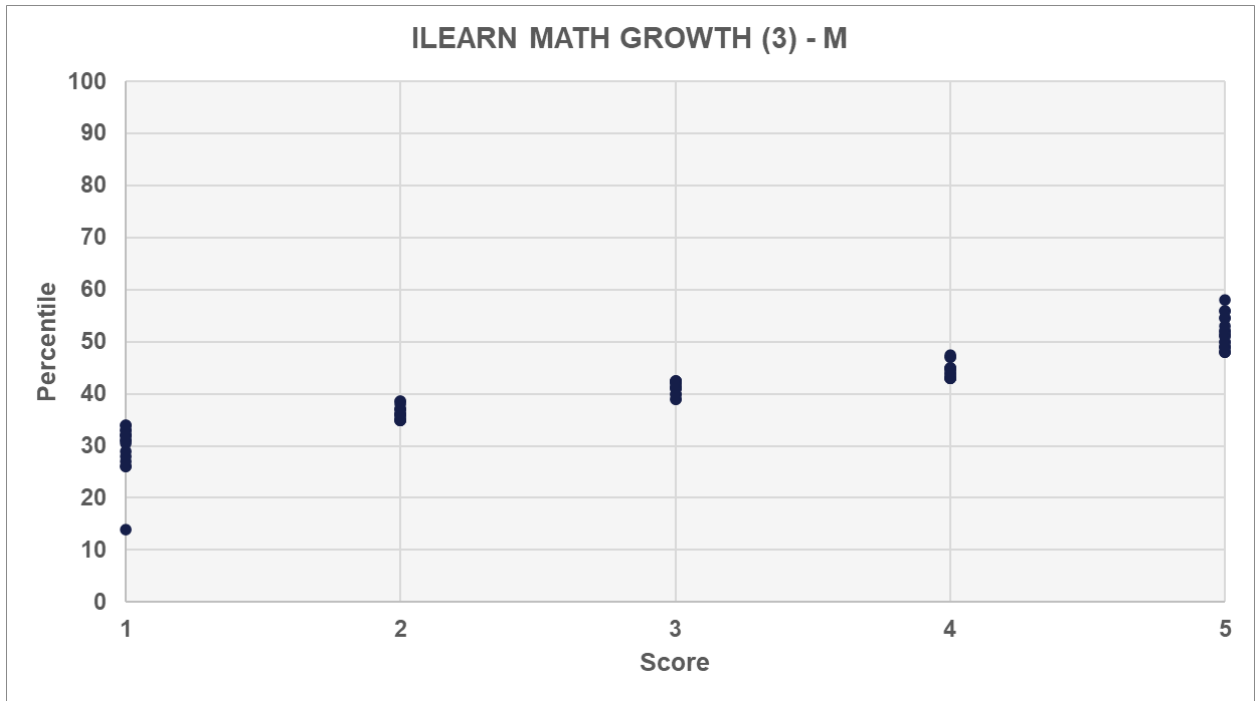

Grades 4-8 Math ILEARN Growth