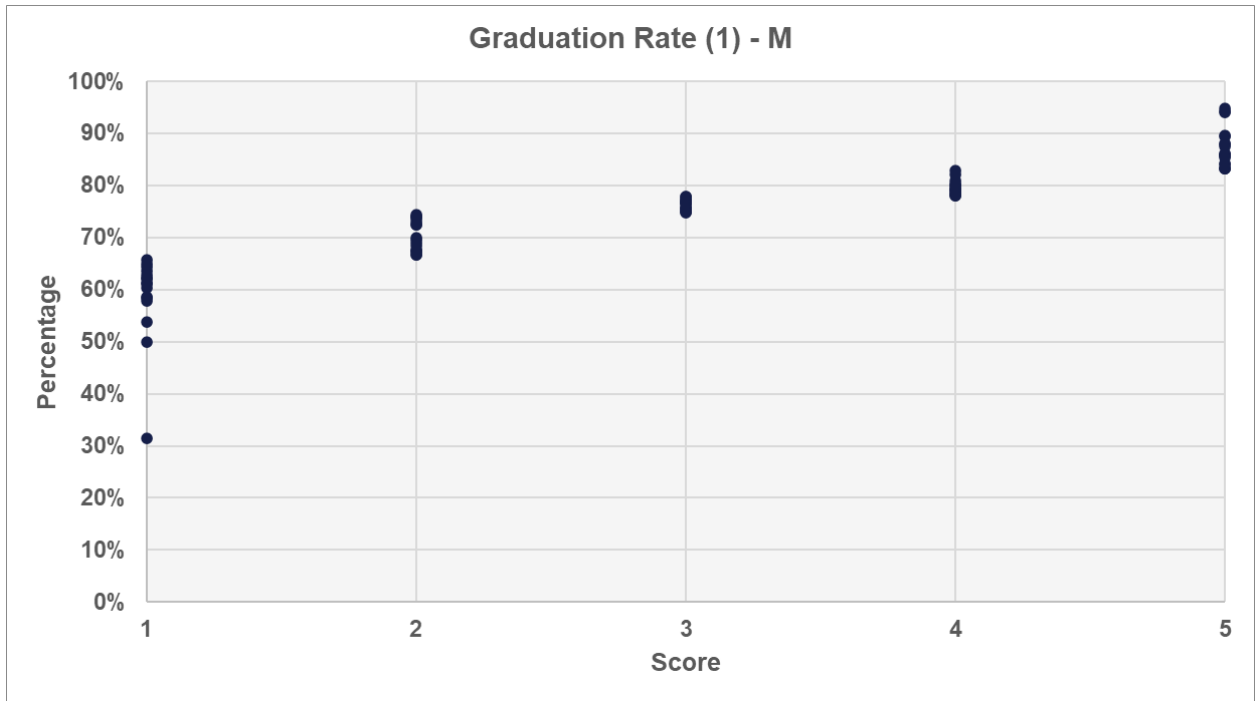

INDIANA
DEPARTMENT *of*
EDUCATION

Office of Special Education
Results Driven Accountability
Local Educational Agency (LEA)
Level Data
2,501 - 10,000 Students

2021 Graduation Rate

Grades 4-8 English/Language Arts (E/LA) ILEARN