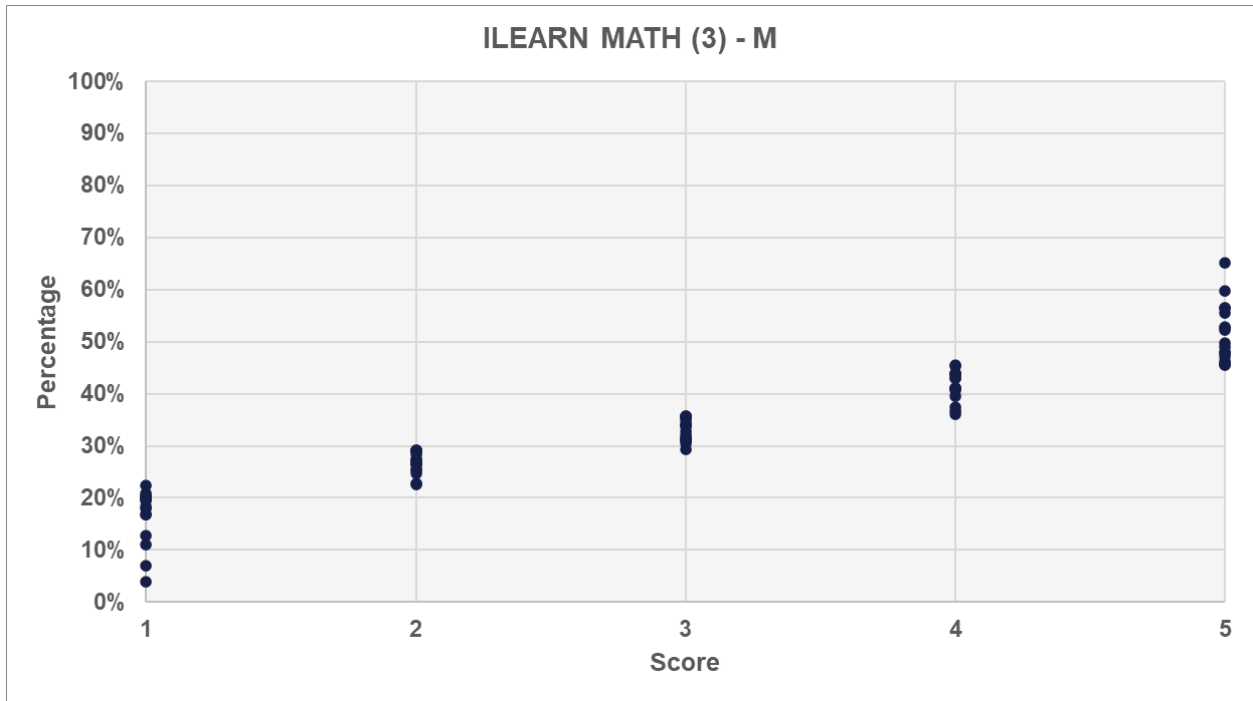

Grades 4-8 Math ILEARN