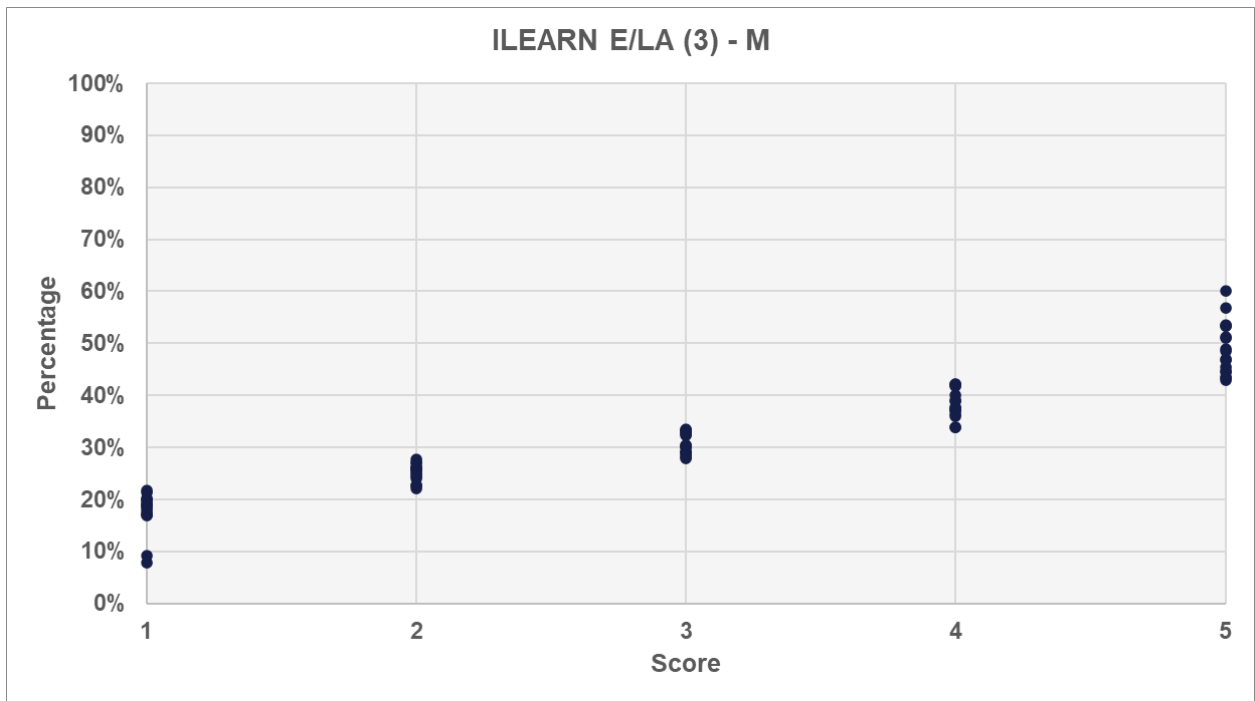

INDIANA
DEPARTMENT *of*
EDUCATION

Office of Special Education
Results Driven Accountability
Local Educational Agency (LEA)
Level Data
2,501 - 10,000 Students

2021 Graduation Rate

Grades 4-8 English/Language Arts (E/LA) ILEARN

Grades 4-8 Math ILEARN

Grades 4-8 E/LA ILEARN Growth

Grades 4-8 Math ILEARN Growth

Educational Environment

Grade 3 IREAD-3