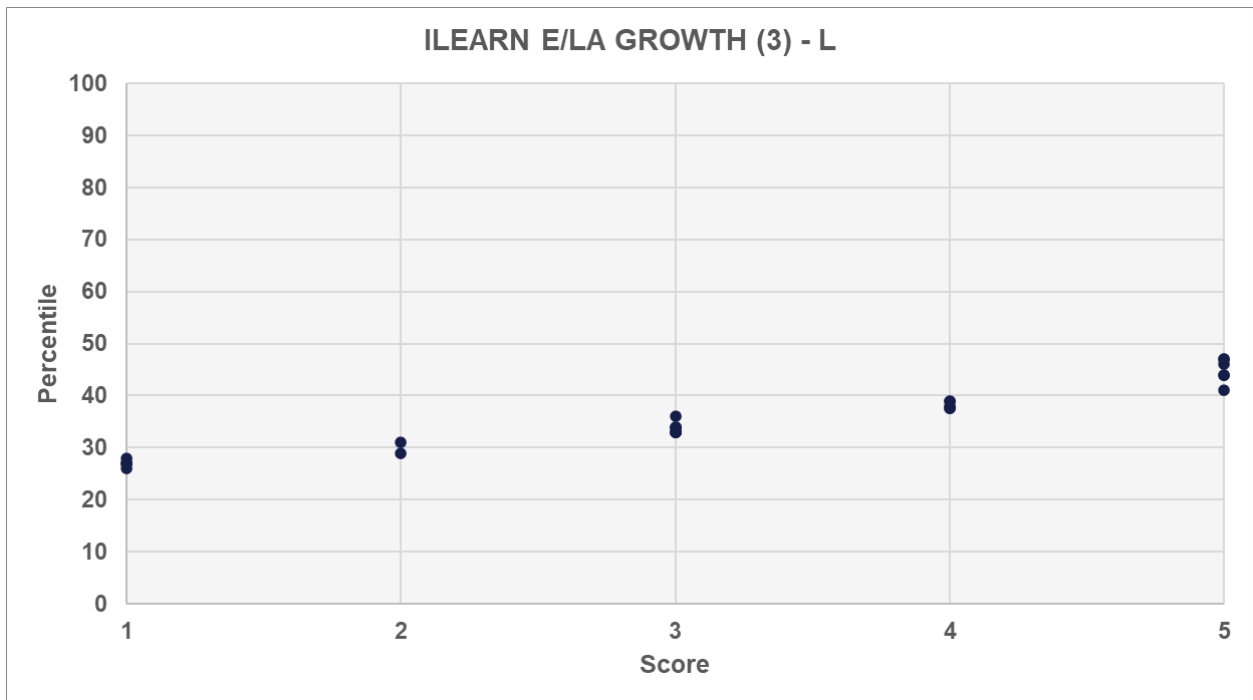

INDIANA
DEPARTMENT *of*
EDUCATION

Office of Special Education
Results Driven Accountability
Local Educational Agency (LEA)
Level Data
10,001 - 30,000 Students

2021 Graduation Rate

Grades 4-8 English/Language Arts (E/LA) ILEARN

Grades 4-8 Math ILEARN

Grades 4-8 E/LA ILEARN Growth

Grades 4-8 Math ILEARN Growth

Educational Environment

Grade 3 IREAD-3