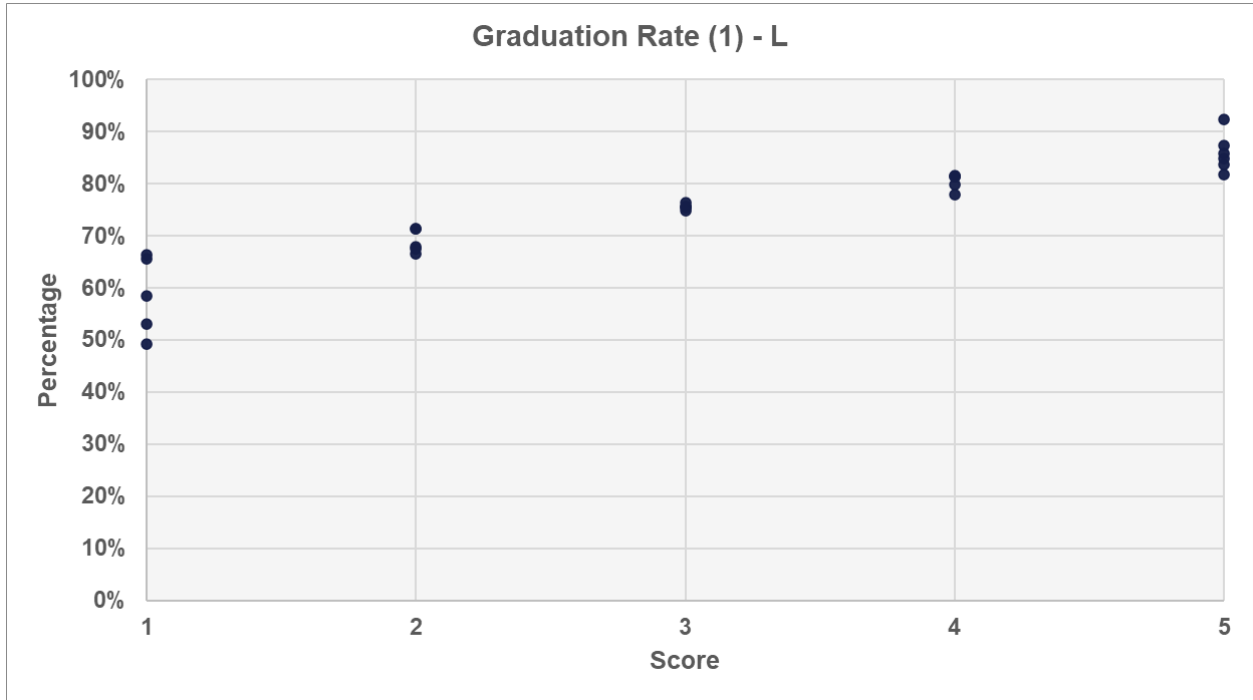

INDIANA
DEPARTMENT *of*
EDUCATION

Office of Special Education
Results Driven Accountability
Local Educational Agency (LEA)
Level Data
10,001 - 30,000 Students

2021 Graduation Rate

Grades 4-8 English/Language Arts (E/LA) ILEARN