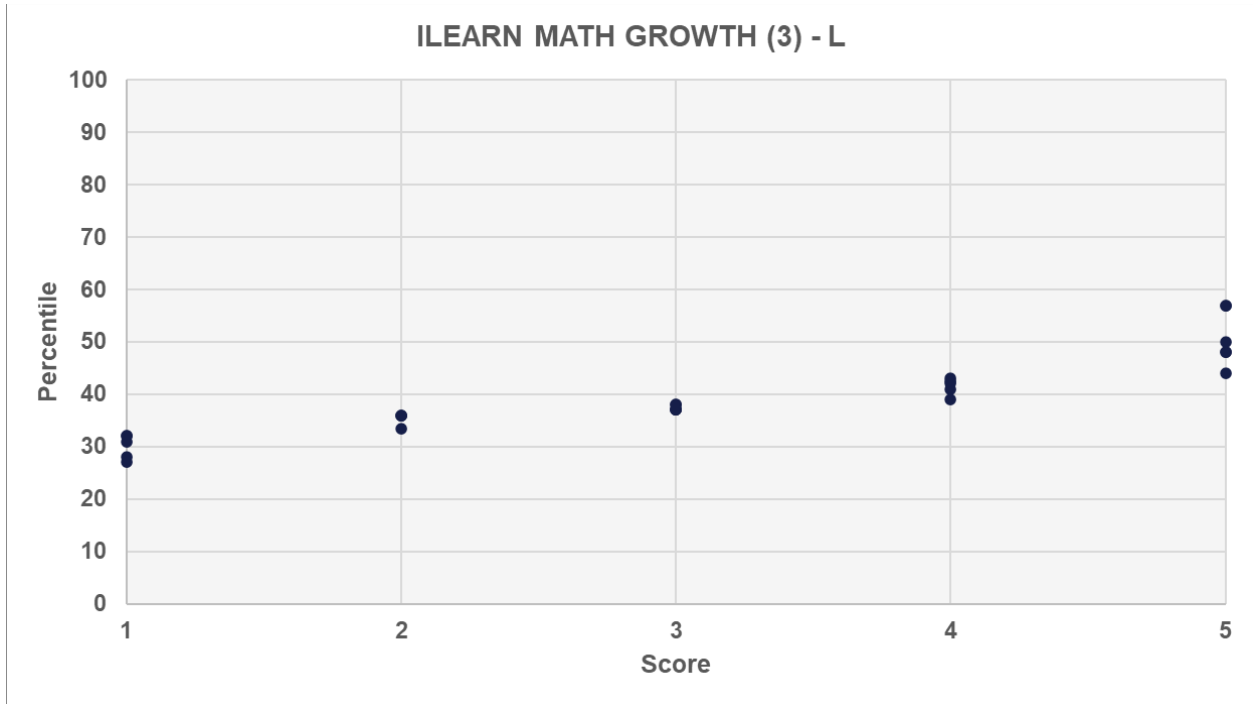

Grades 4-8 Math ILEARN Growth