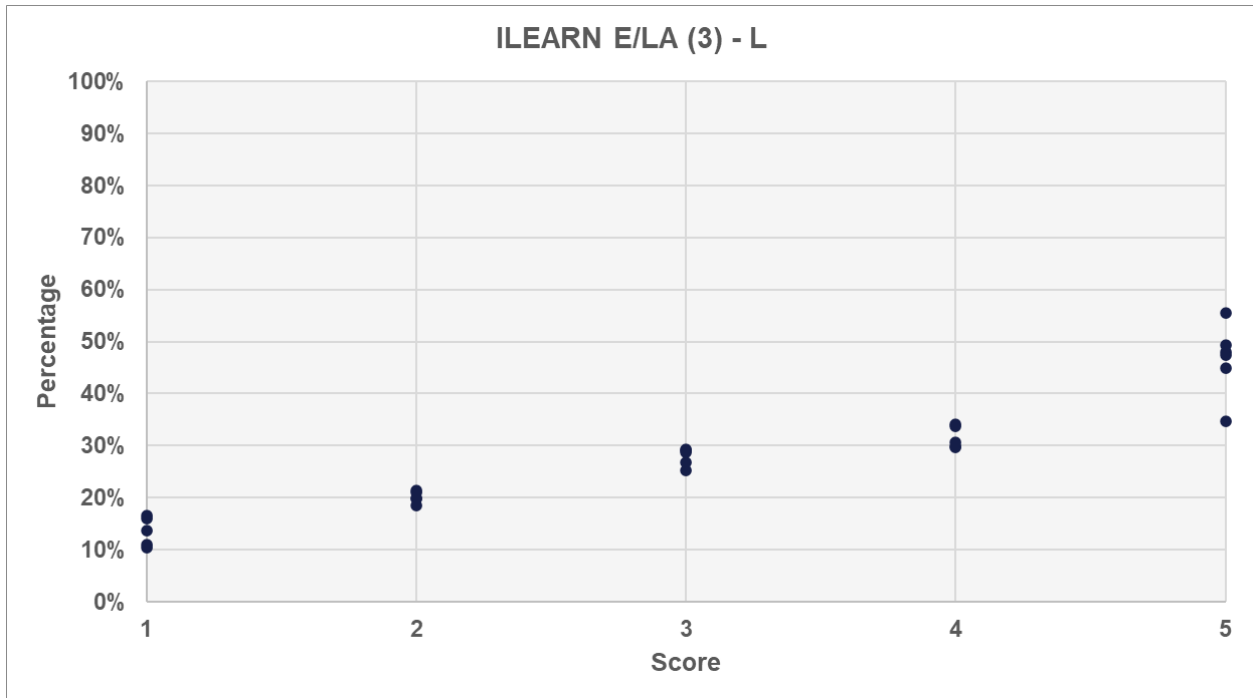

INDIANA
DEPARTMENT *of*
EDUCATION

Office of Special Education
Results Driven Accountability
Local Educational Agency (LEA)
Level Data
10,001 - 30,000 Students

2021 Graduation Rate

Grades 4-8 English/Language Arts (E/LA) ILEARN

Grades 4-8 Math ILEARN

Grades 4-8 E/LA ILEARN Growth

Grades 4-8 Math ILEARN Growth

Educational Environment

Grade 3 IREAD-3