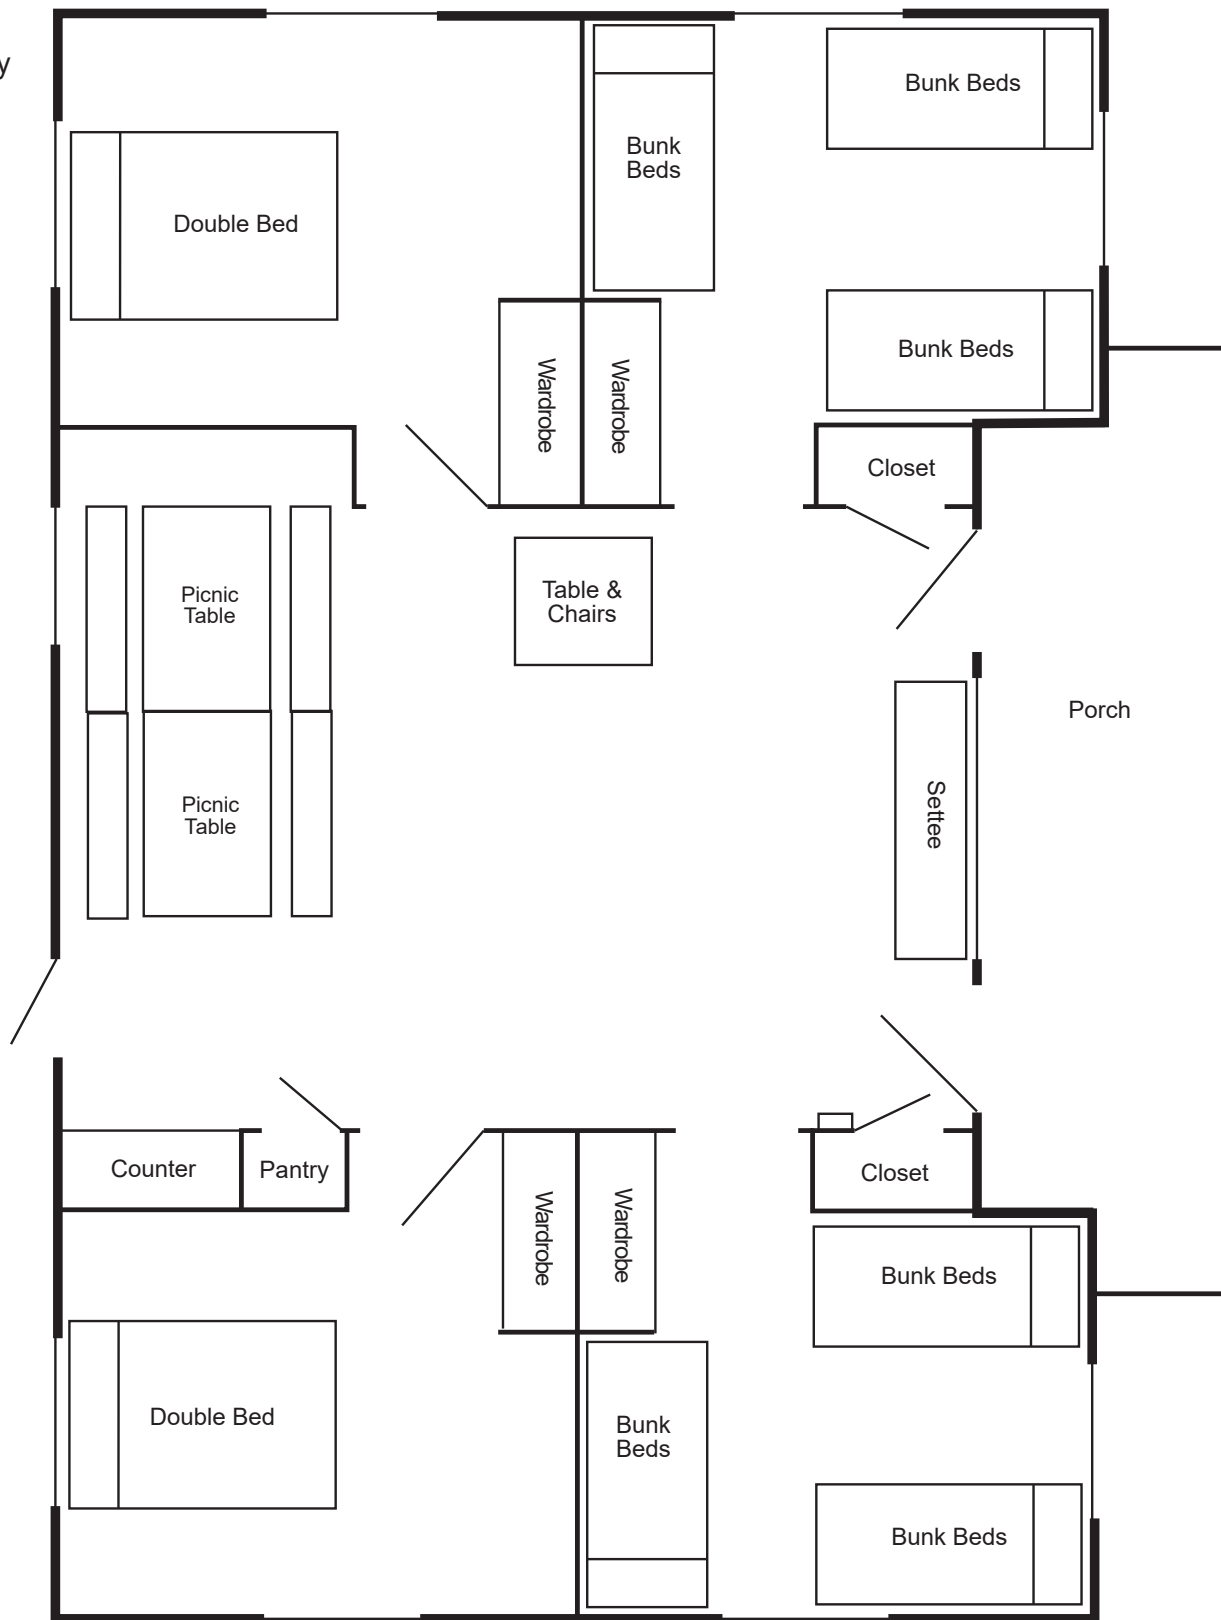

LINCOLN STATE PARK

Cottage Floorplan 2, 3, 4, 13, 14, 15

- Sleeps 16
- Furniture may vary
- Each cabin includes picnic table and fire ring
- 3 parking spaces per cabin
- All cabins have a deck

NEED ASSISTANCE DURING YOUR STAY?

Cabins Mon.-Sun. & holidays

Check-in: 3:00 p.m.

Check-out: 12:00 p.m.