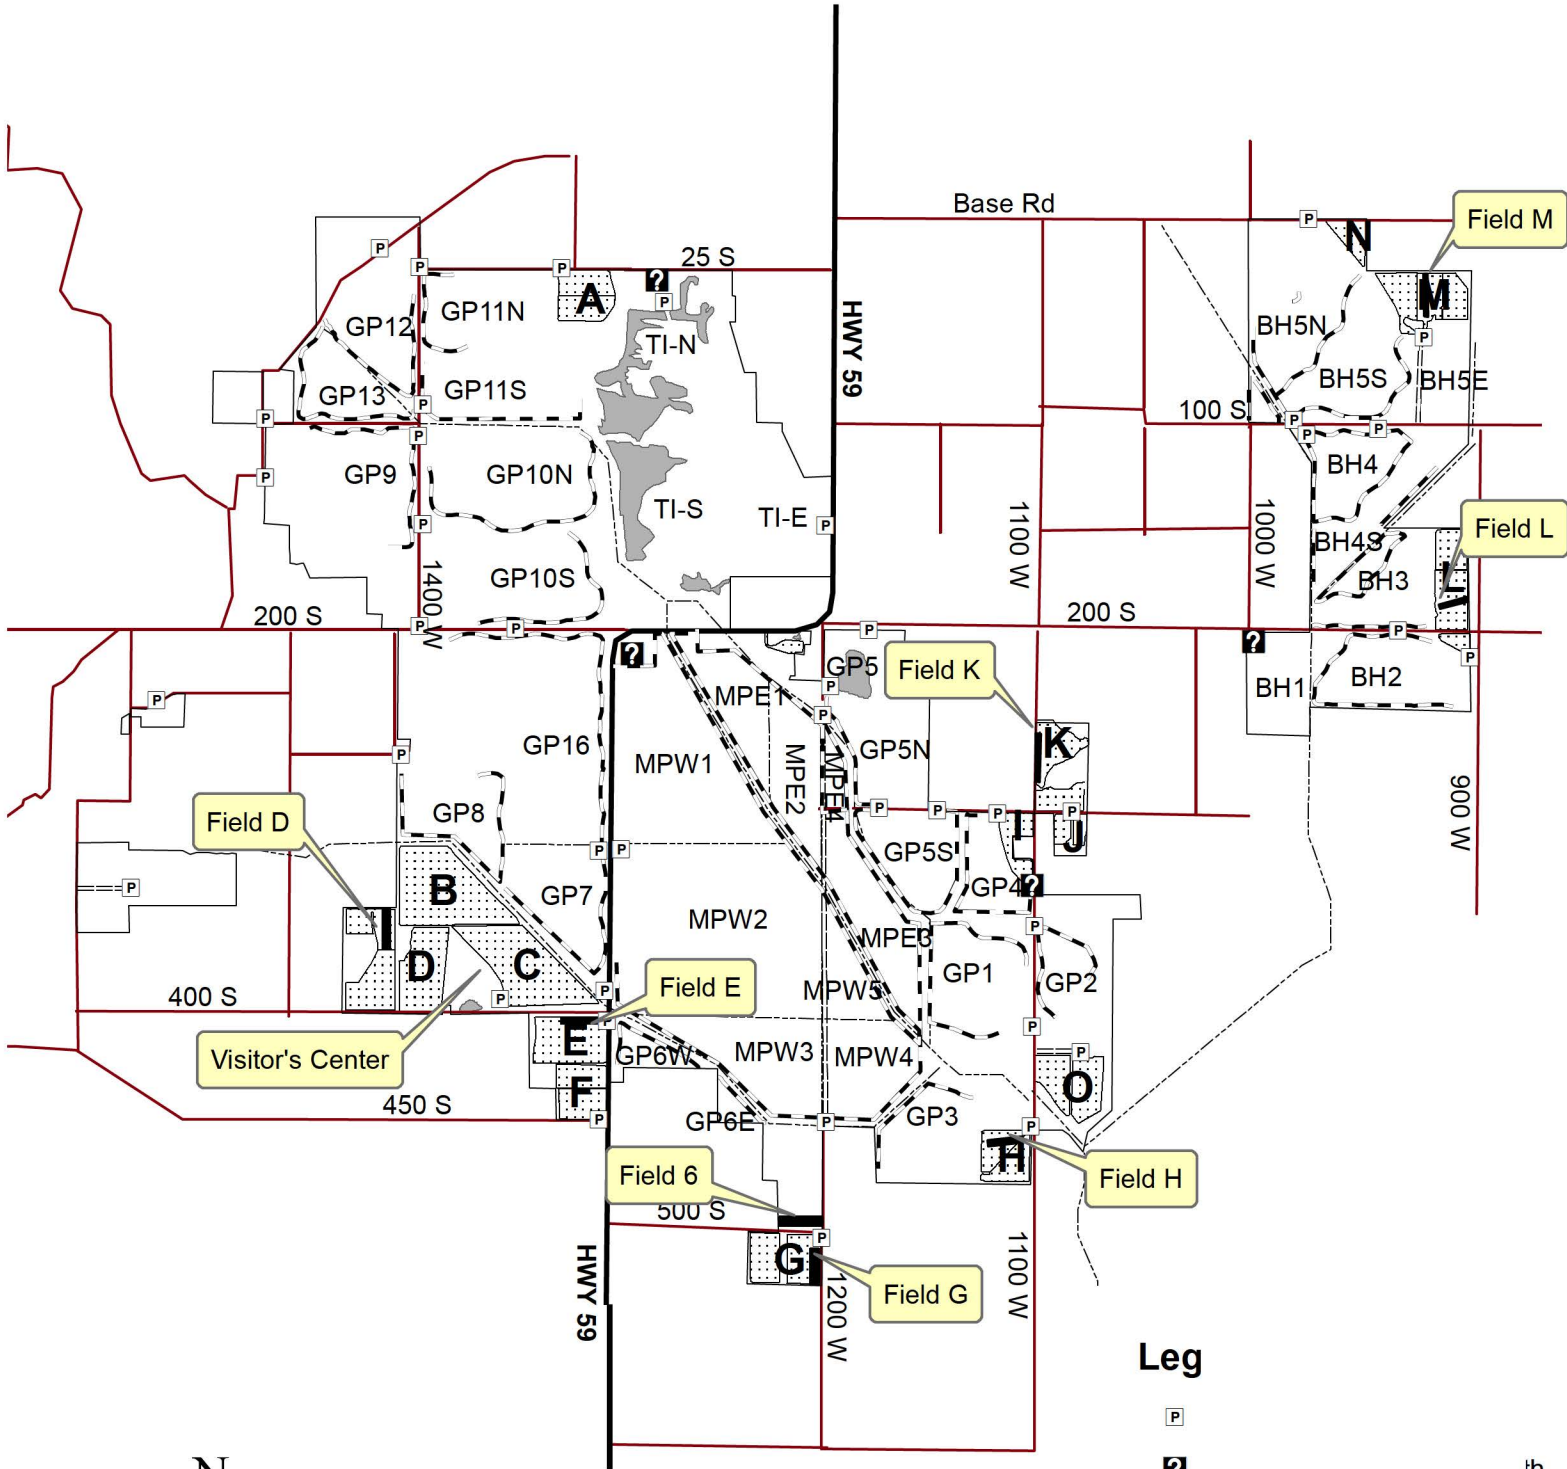

Indiana Department of Natural Resources

Goose Pond FWA 2023 Managed Dove Fields

The first three days of dove season are by draw ONLY.
Drawings are held at 6:30 a.m. ET at the Visitors Center.
Shooting hours are 8 a.m. to 1 p.m. Sept. 1 - 3.

50 shell limit applies for all dove hunting.

Non-toxic shot only.

Leg

- P
- ?
- Sunflower Fields
- Property Boundary
- State Road
- County Roads
- Ag Fields

th