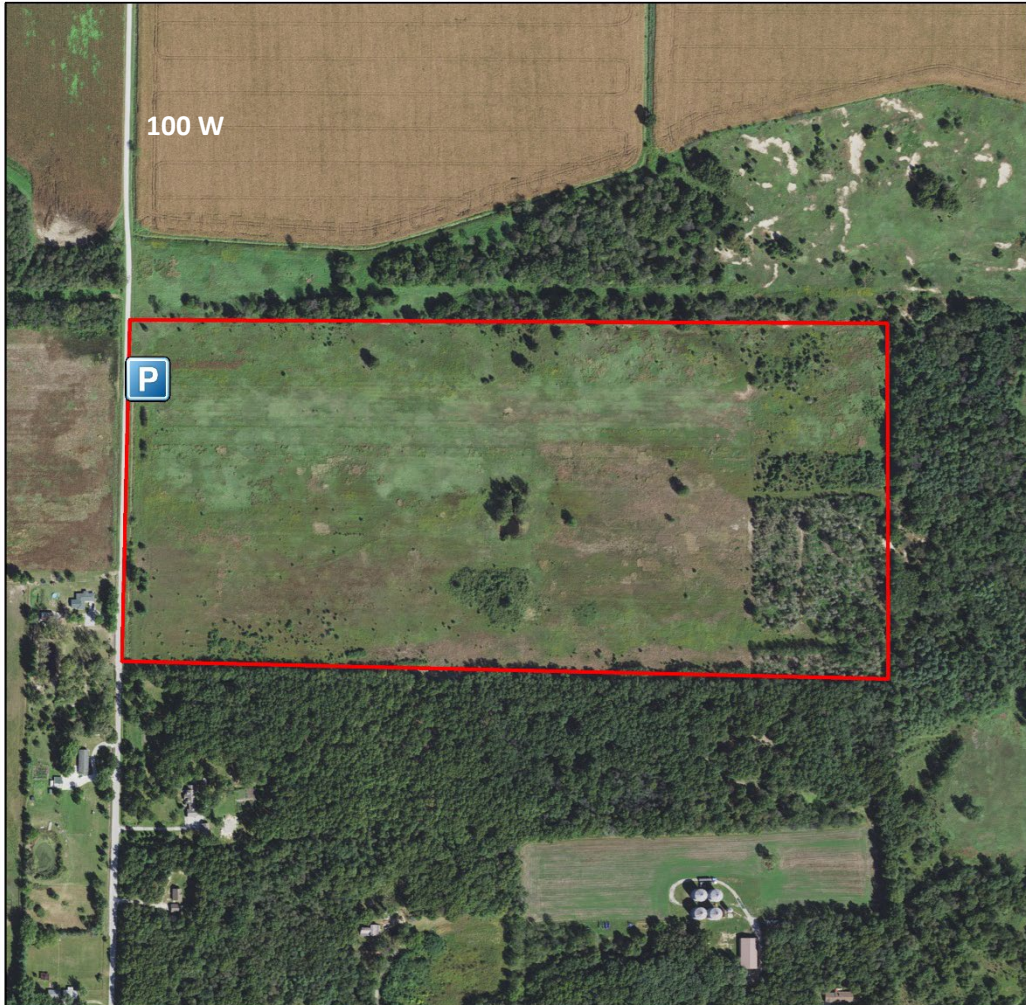

Prudential Game Bird Area

Newton County, Indiana

Prudential Game Bird Area is a 74-acre parcel. It was purchased in 1986 with Game Bird Habitat Stamp funds. The property is mostly native prairie with some disturbed areas and food plots.

Directions: From Enos, travel north 3 miles to C.R. 400 N. Travel east 2 miles to C.R. 100 W. Turn south on 100 W. for ½ a mile. The property will be on the east side of the road. Park next to the wooden sign.

GPS coordinates for the parking area: (41.042462, -87.410789). All boundaries on the map are approximate.