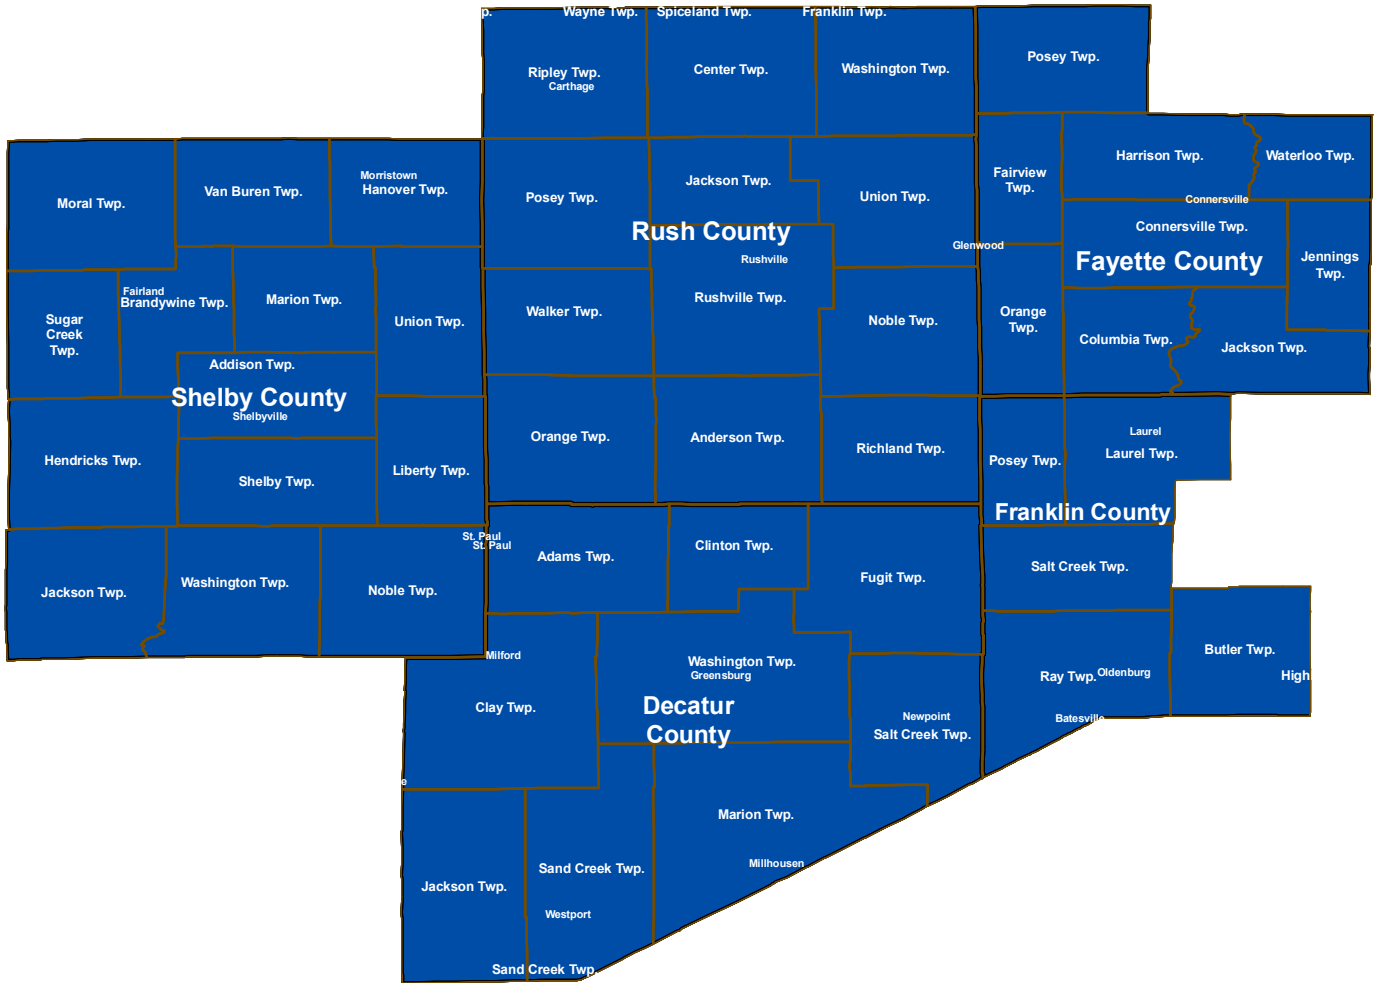

STATE SENATE DISTRICT 42

This map was produced by the Office of Census Data. This map represents only a visual depiction of the districts; it is not, nor may it be considered to be, the legal description of the districts.