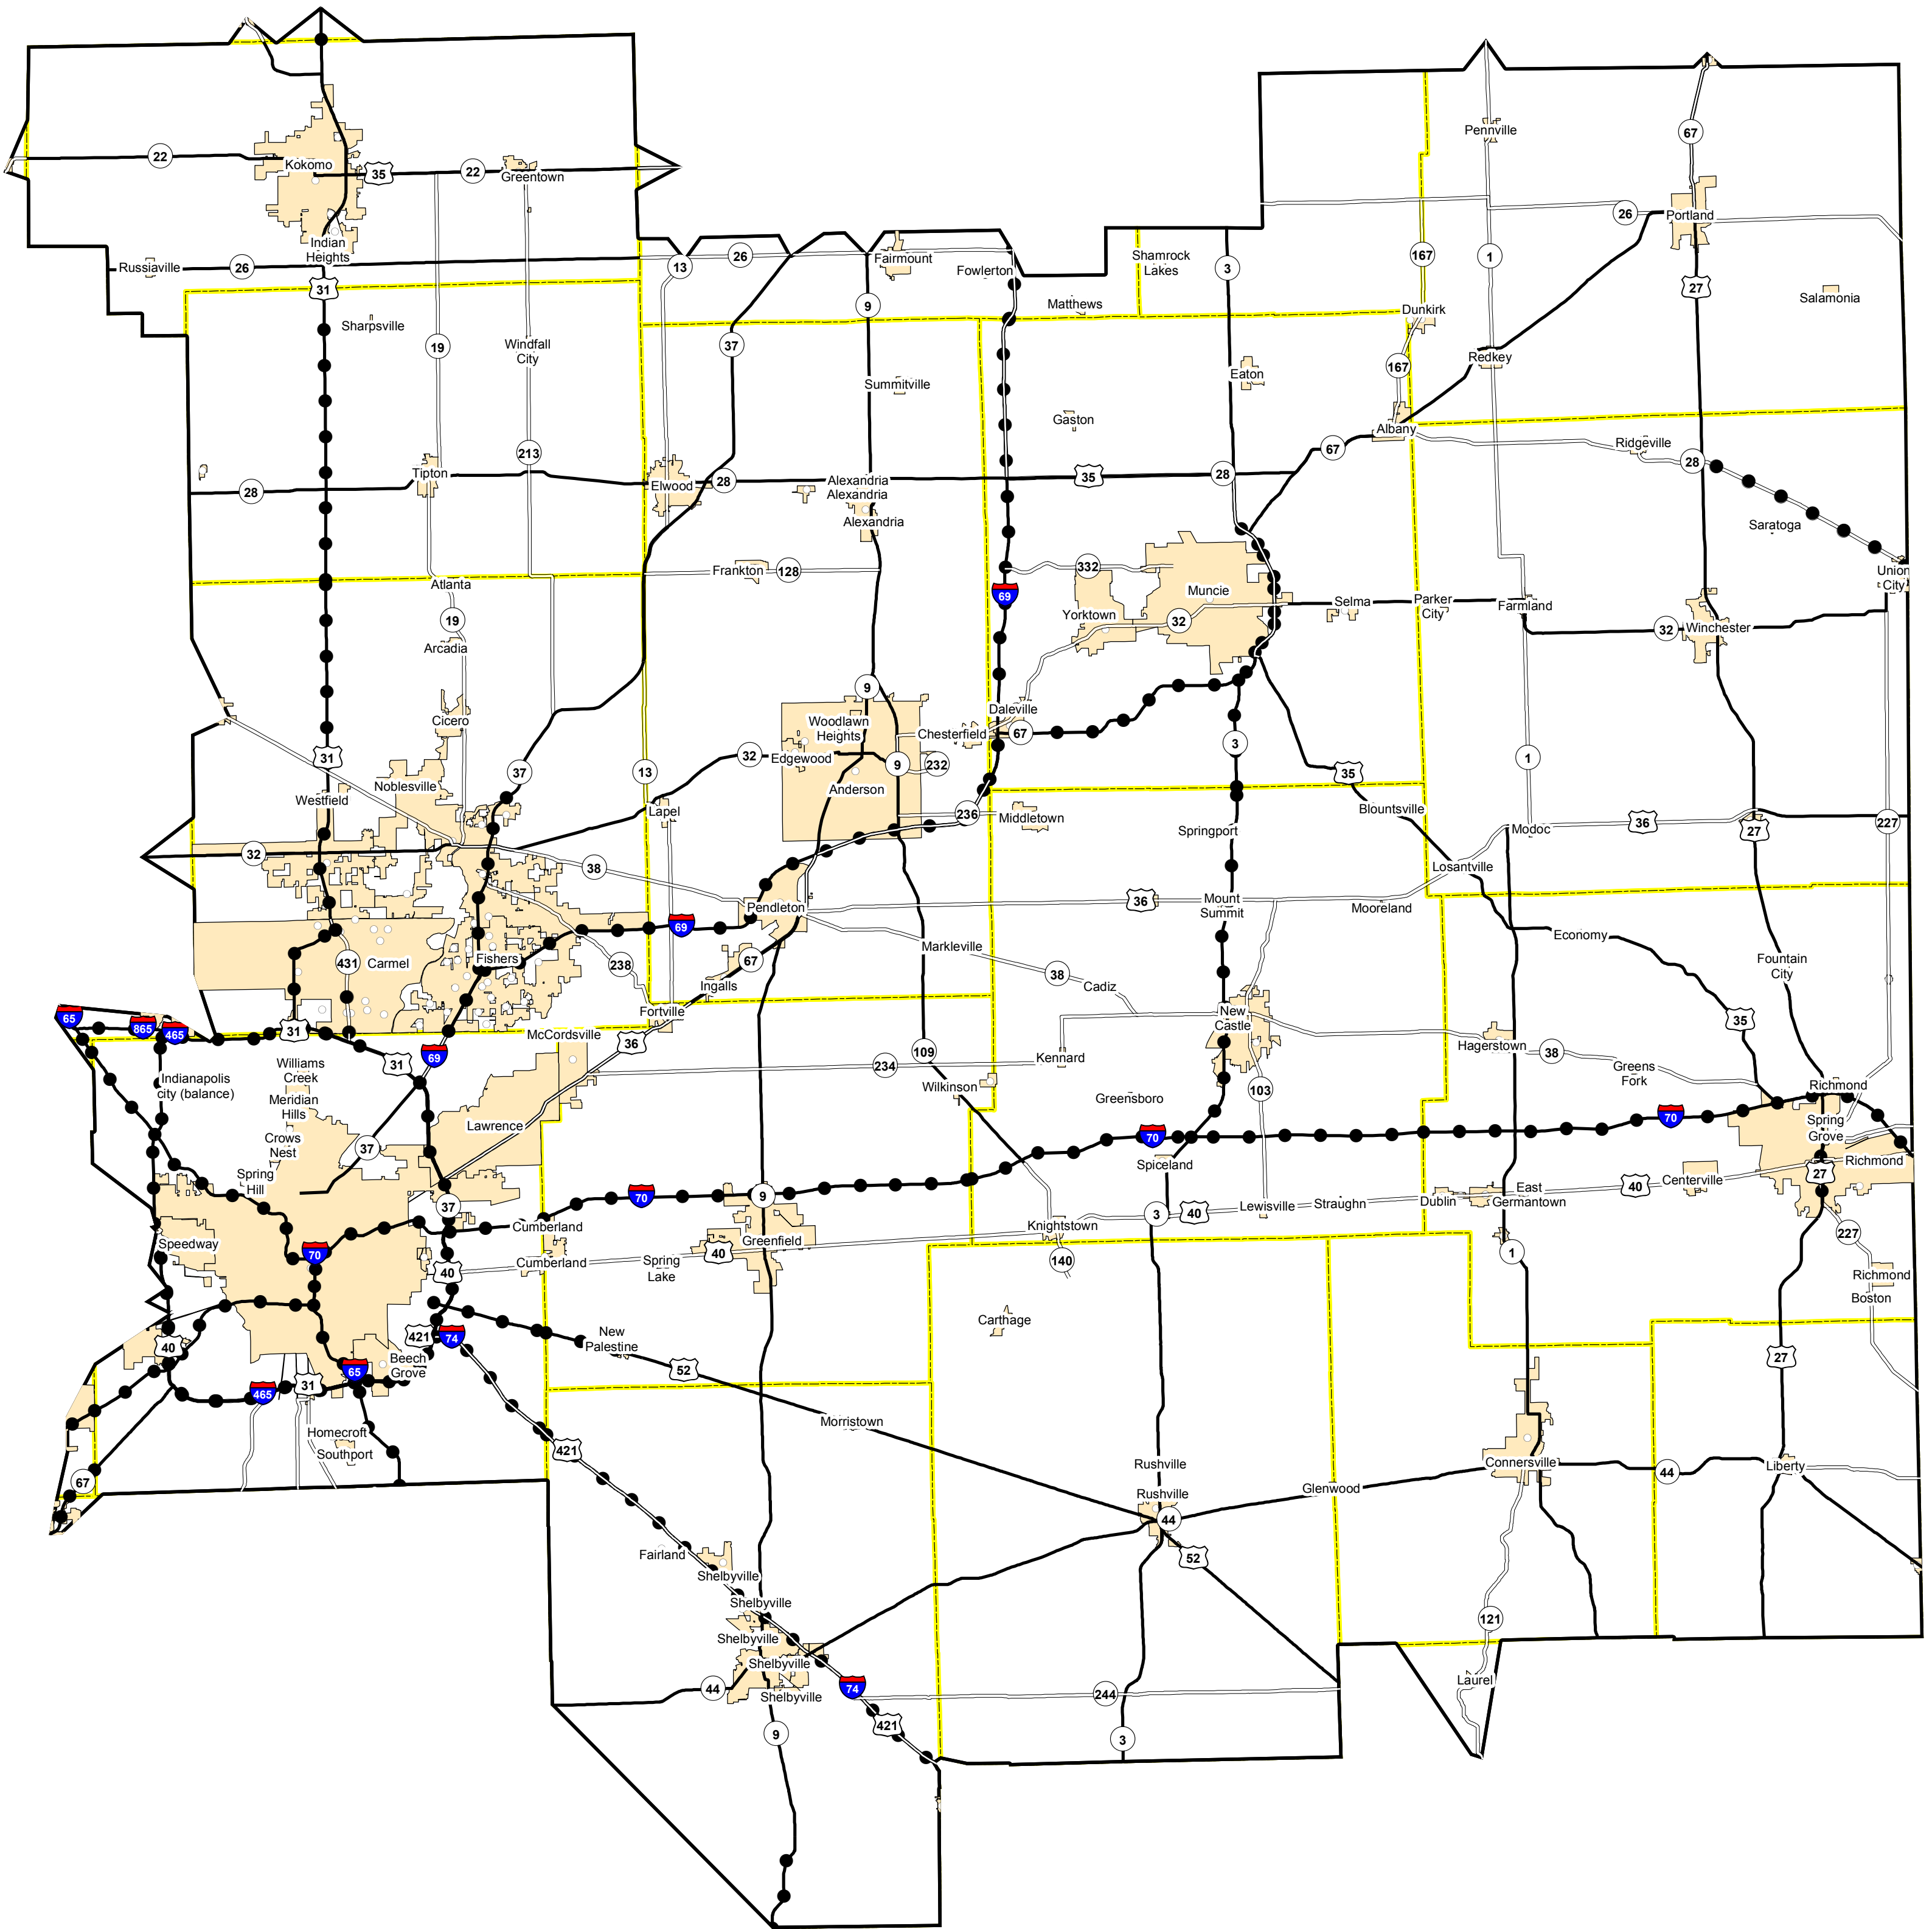

# GREENFIELD

## Legend

### Highways

EPS Date: 7/20/2011

- Billboard Controlled Highway
- Limited Access/Billboard control
- No Billboard Control
- Limited Access/ No Billboard Control
- Pending Routes
- INDOT.INCORPORATED\_AREAS\_INDOT\_IN
- INDOT.COUNTY\_BOUNDARY\_IGS\_IN